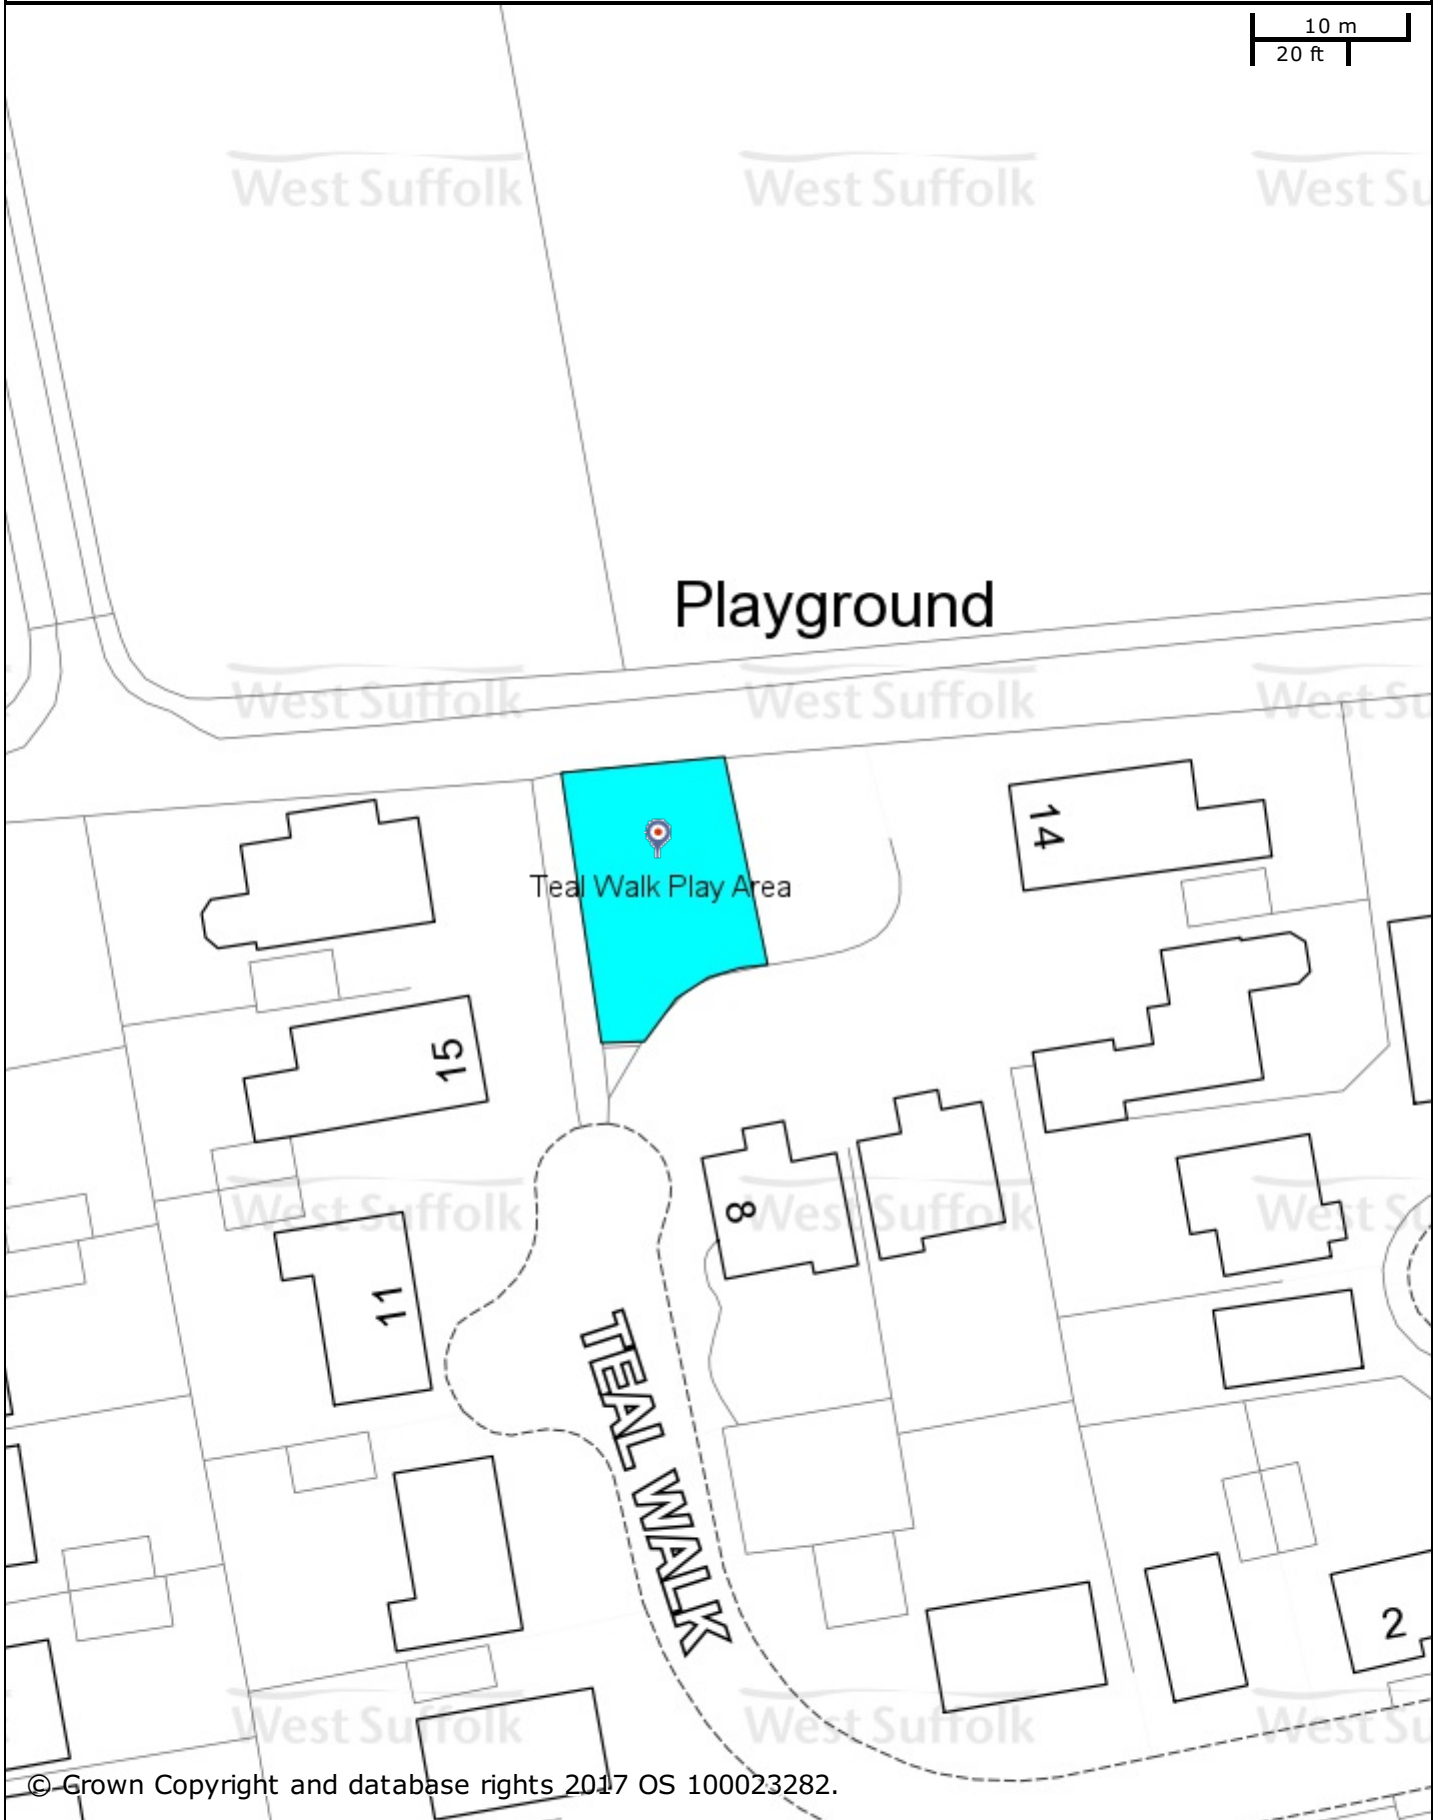

Teal Walk Play Area

© Crown Copyright and database rights 2017 OS 100023282.

St Edmundsbury BC
Western Way
Bury St Edmunds
IP33 3YU
01284 763233

Forest Heath & St Edmundsbury councils
West Suffolk
working together
www.westsuffolk.gov.uk

Forest Heath DC
College Heath Road
Mildenhall
IP28 7EY
01638 719000

Scale: 1:500

Printed on: 15/9/2017 at 14:47 PM by rdavis

© Crown Copyright and database rights 2017
OS 100023282/100019675.