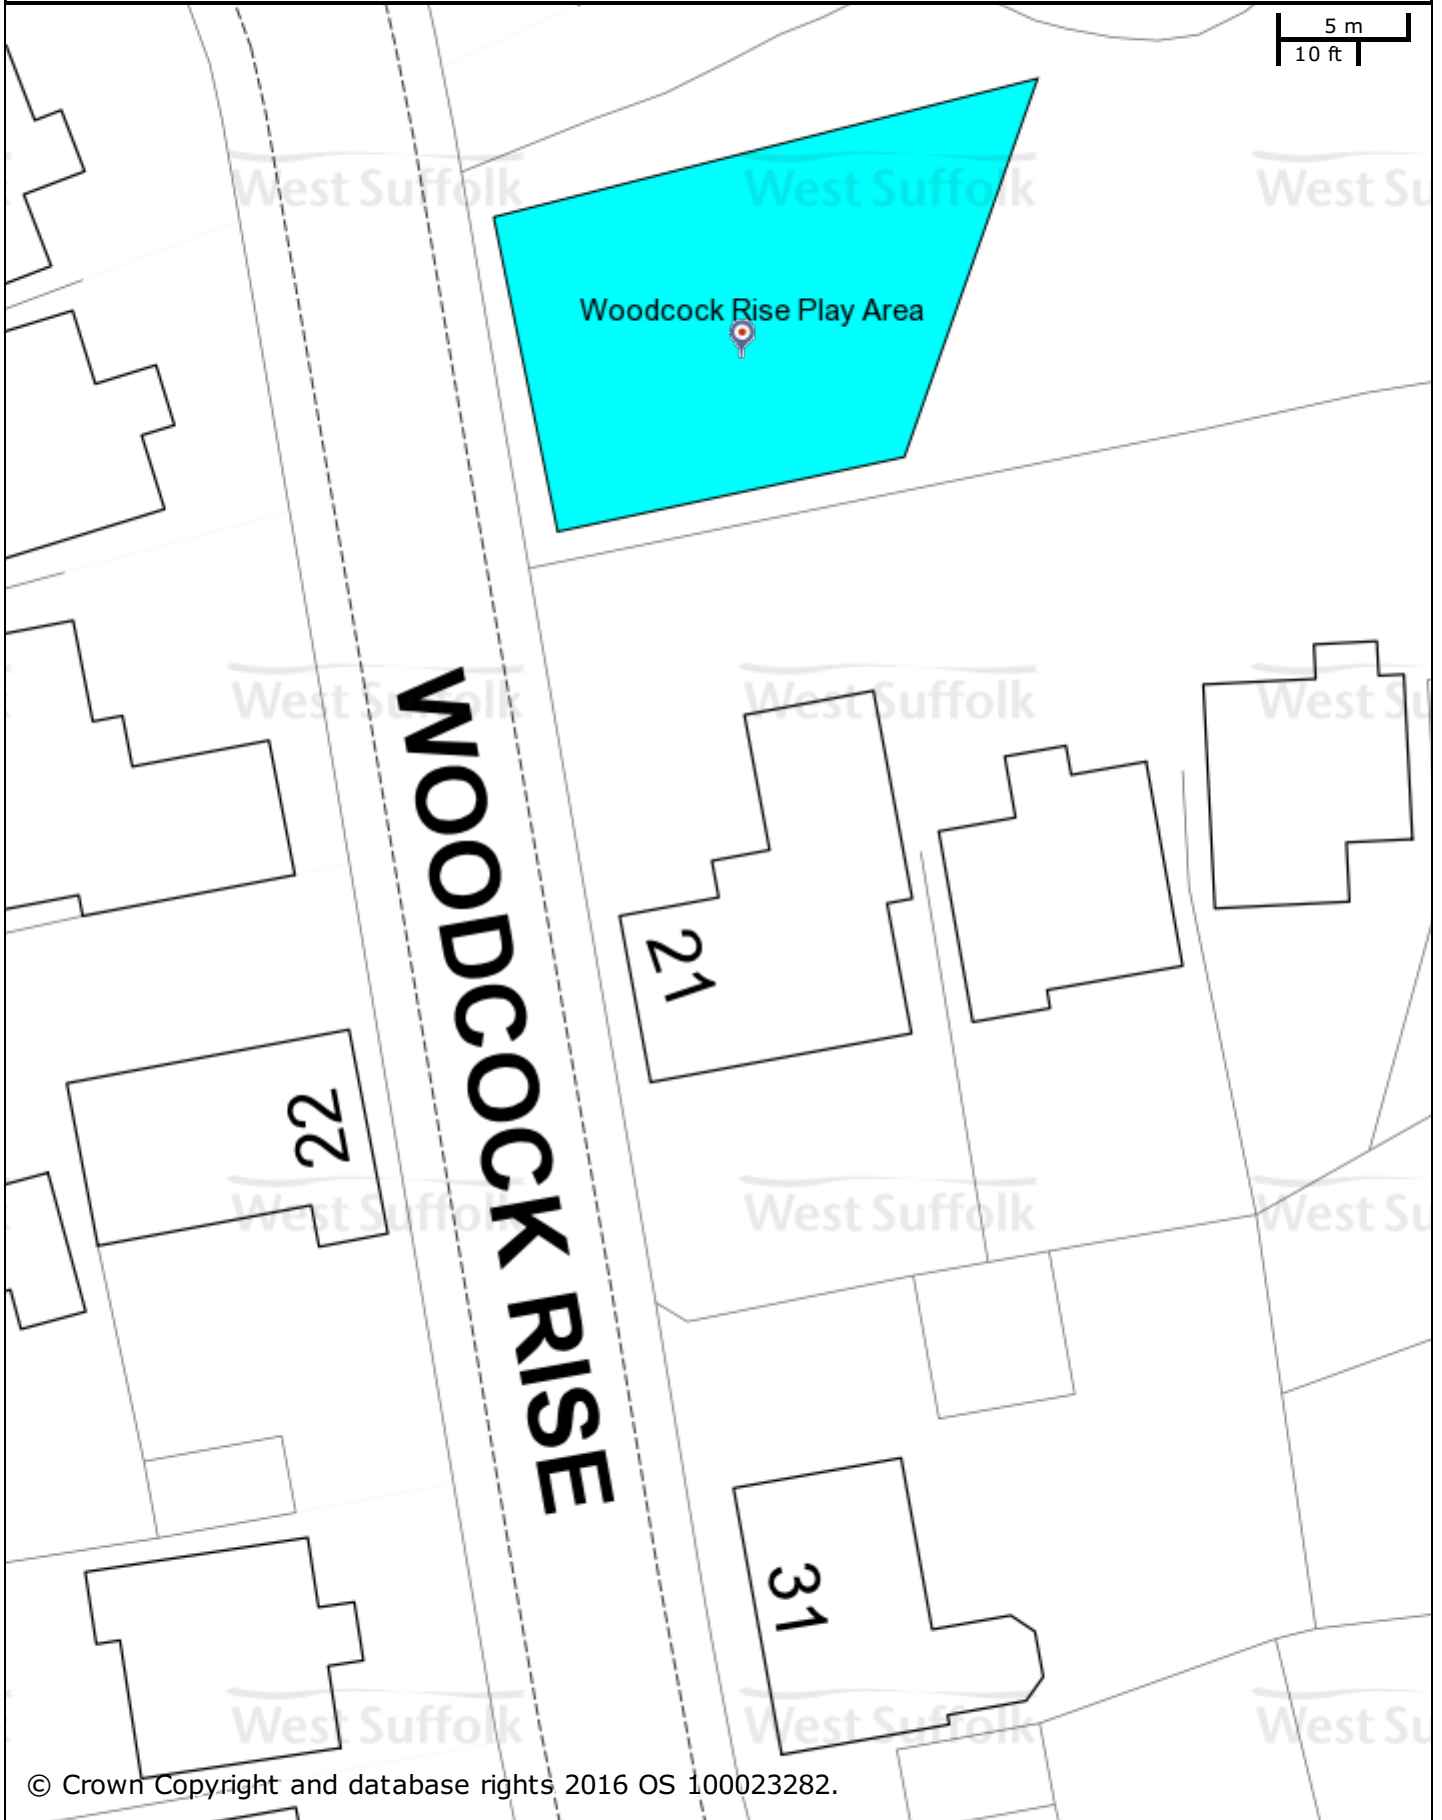

Woodcock Rise Play Area

© Crown Copyright and database rights 2016 OS 100023282.

St Edmundsbury BC
Western Way
Bury St Edmunds
IP33 3YU
01284 763233

Forest Heath & St Edmundsbury councils
West Suffolk
working together
www.westsuffolk.gov.uk

Forest Heath DC
College Heath Road
Mildenhall
IP28 7EY
01638 719000

Scale: 1:300

Printed on: 22/4/2016 at 10:31 AM by rdavis

© Crown Copyright and database rights 2016
OS 100023282/100019675.