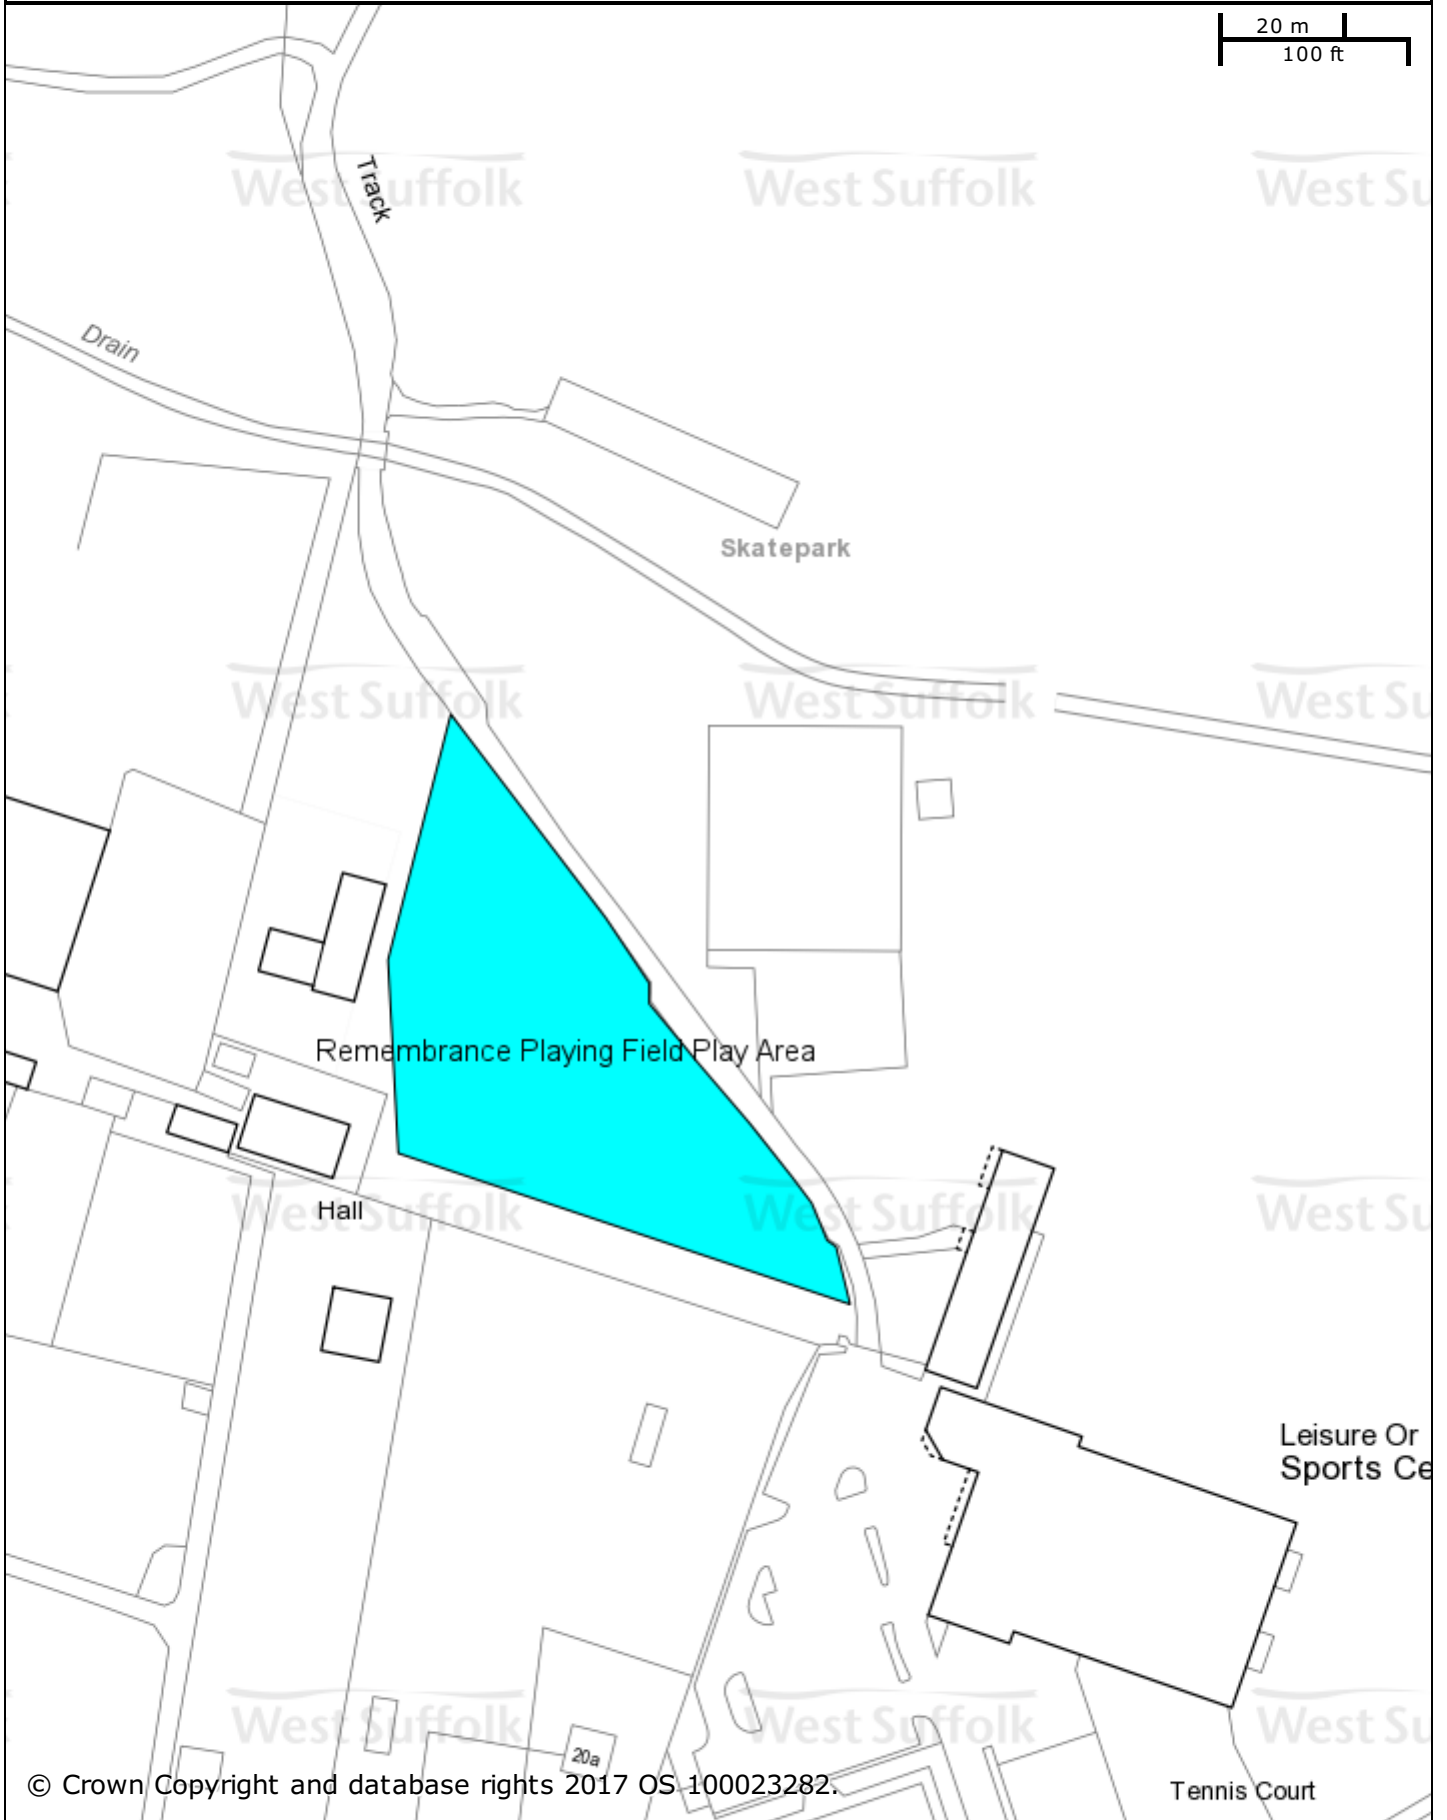

# Remembrance Playing Field Play Area

20 m  
100 ft

© Crown Copyright and database rights 2017 OS 100023282.

Tennis Court

St Edmundsbury BC  
Western Way  
Bury St Edmunds  
IP33 3YU  
01284 763233

Forest Heath & St Edmundsbury councils  
**West Suffolk**  
working together  
www.westsuffolk.gov.uk

Forest Heath DC  
College Heath Road  
Mildenhall  
IP28 7EY  
01638 719000

Scale: 1:1250

Printed on: 13/9/2017 at 15:40 PM by rdavis

© Crown Copyright and database rights 2017  
OS 100023282/100019675.