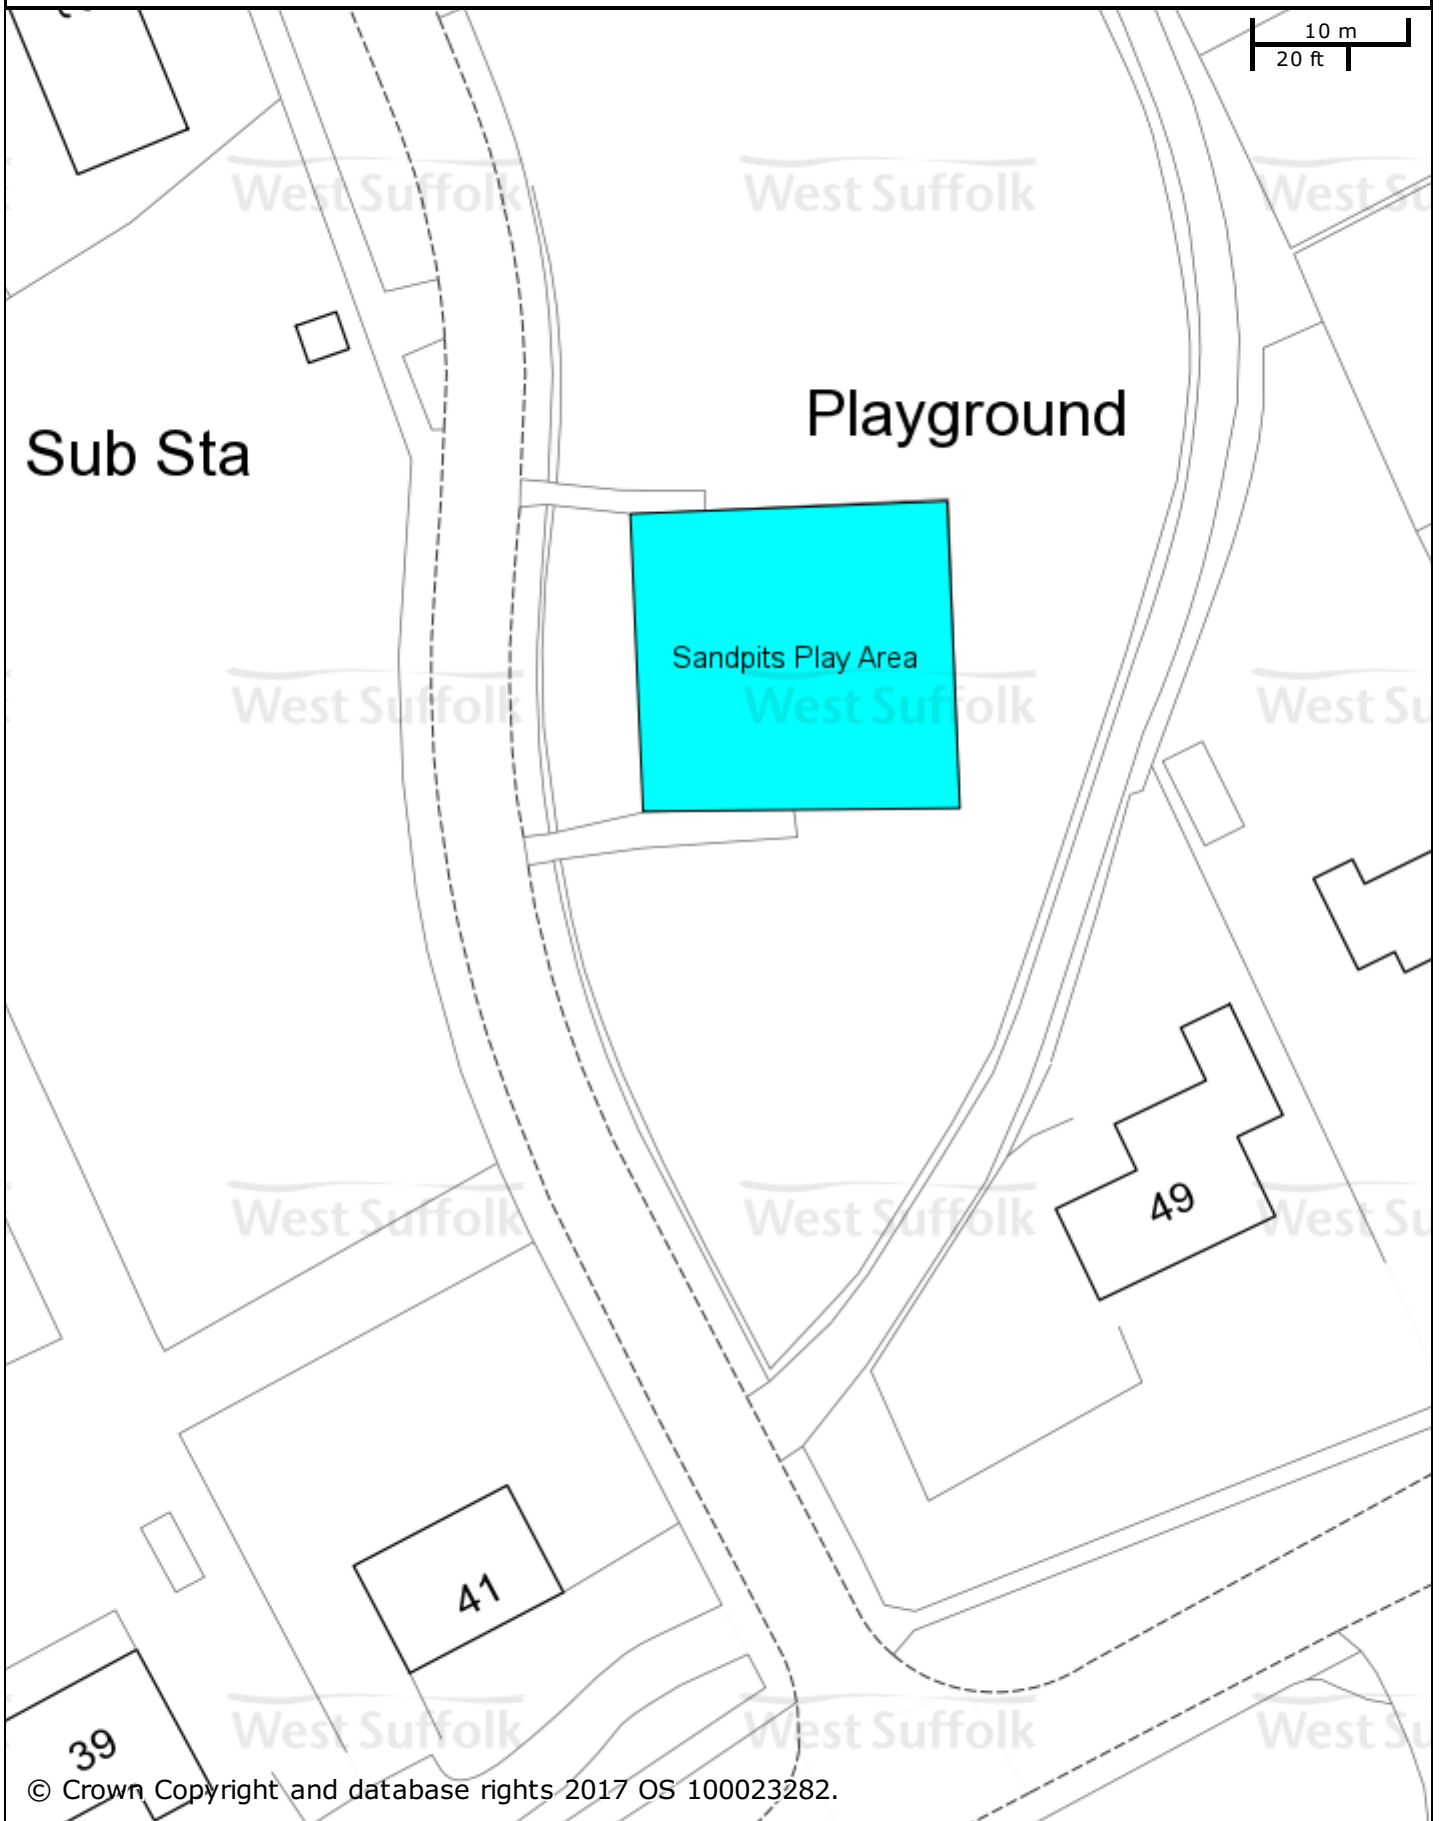

Sandpits Briscoe Way Play Area

© Crown Copyright and database rights 2017 OS 100023282.

St Edmundsbury BC
Western Way
Bury St Edmunds
IP33 3YU
01284 763233

Forest Heath & St Edmundsbury councils
West Suffolk
working together
www.westsuffolk.gov.uk

Forest Heath DC
College Heath Road
Mildenhall
IP28 7EY
01638 719000

Scale: 1:500

Printed on: 15/9/2017 at 14:50 PM by rdavis

© Crown Copyright and database rights 2017
OS 100023282/100019675.