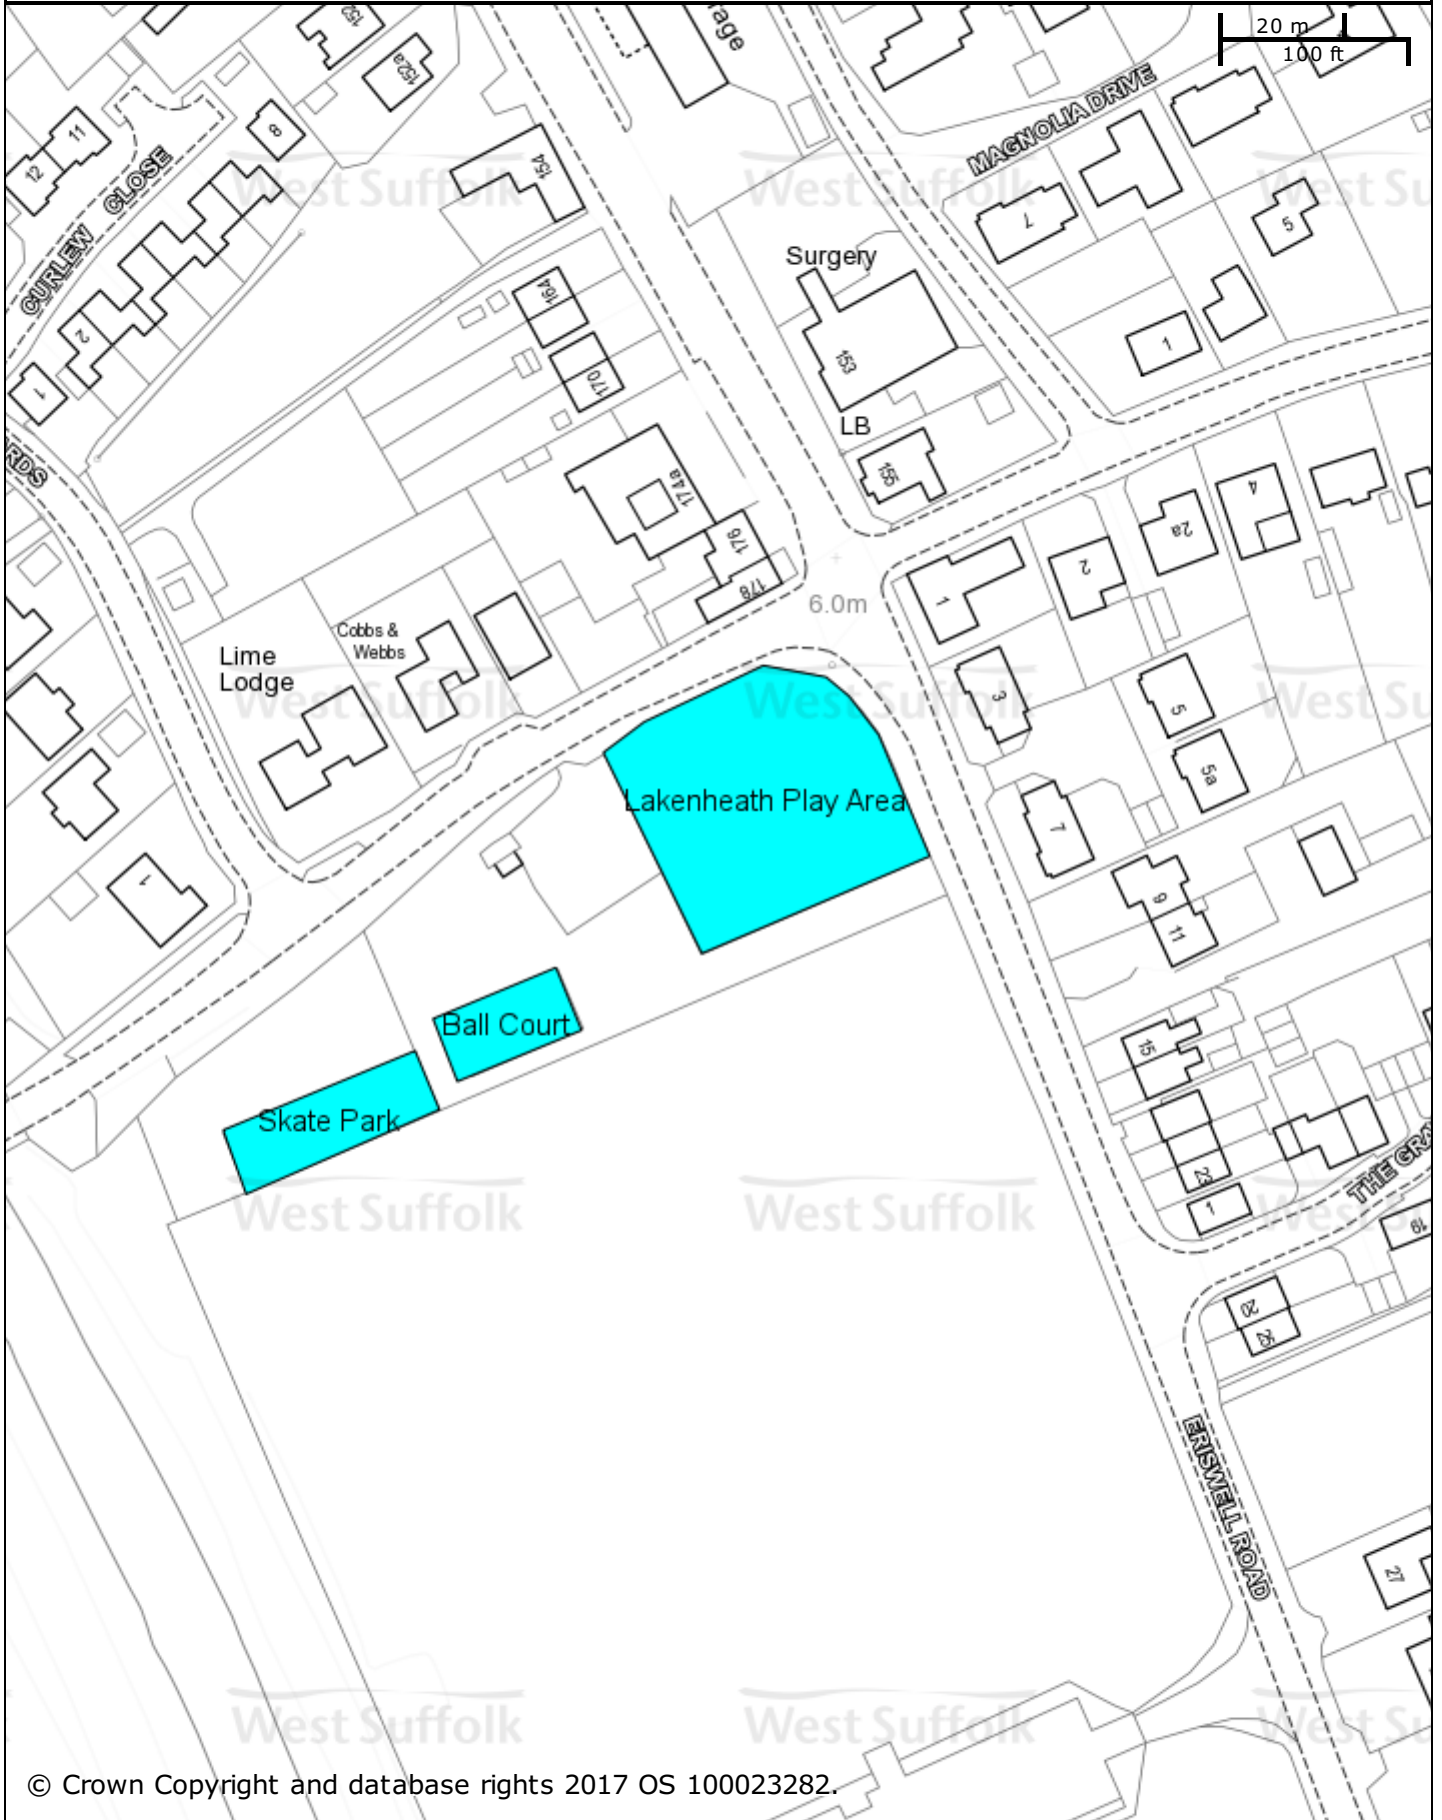

# Lakenheath Play Area, Ball Court and Skate Park Undley Road

© Crown Copyright and database rights 2017 OS 100023282.

St Edmundsbury BC  
Western Way  
Bury St Edmunds  
IP33 3YU  
01284 763233

Forest Heath & St Edmundsbury councils  
**West Suffolk**  
working together  
[www.westsuffolk.gov.uk](http://www.westsuffolk.gov.uk)

Forest Heath DC  
College Heath Road  
Mildenhall  
IP28 7EY  
01638 719000

Scale: 1:1250

Printed on: 13/9/2017 at 15:55 PM by rdavis

© Crown Copyright and database rights 2017  
OS 100023282/100019675.