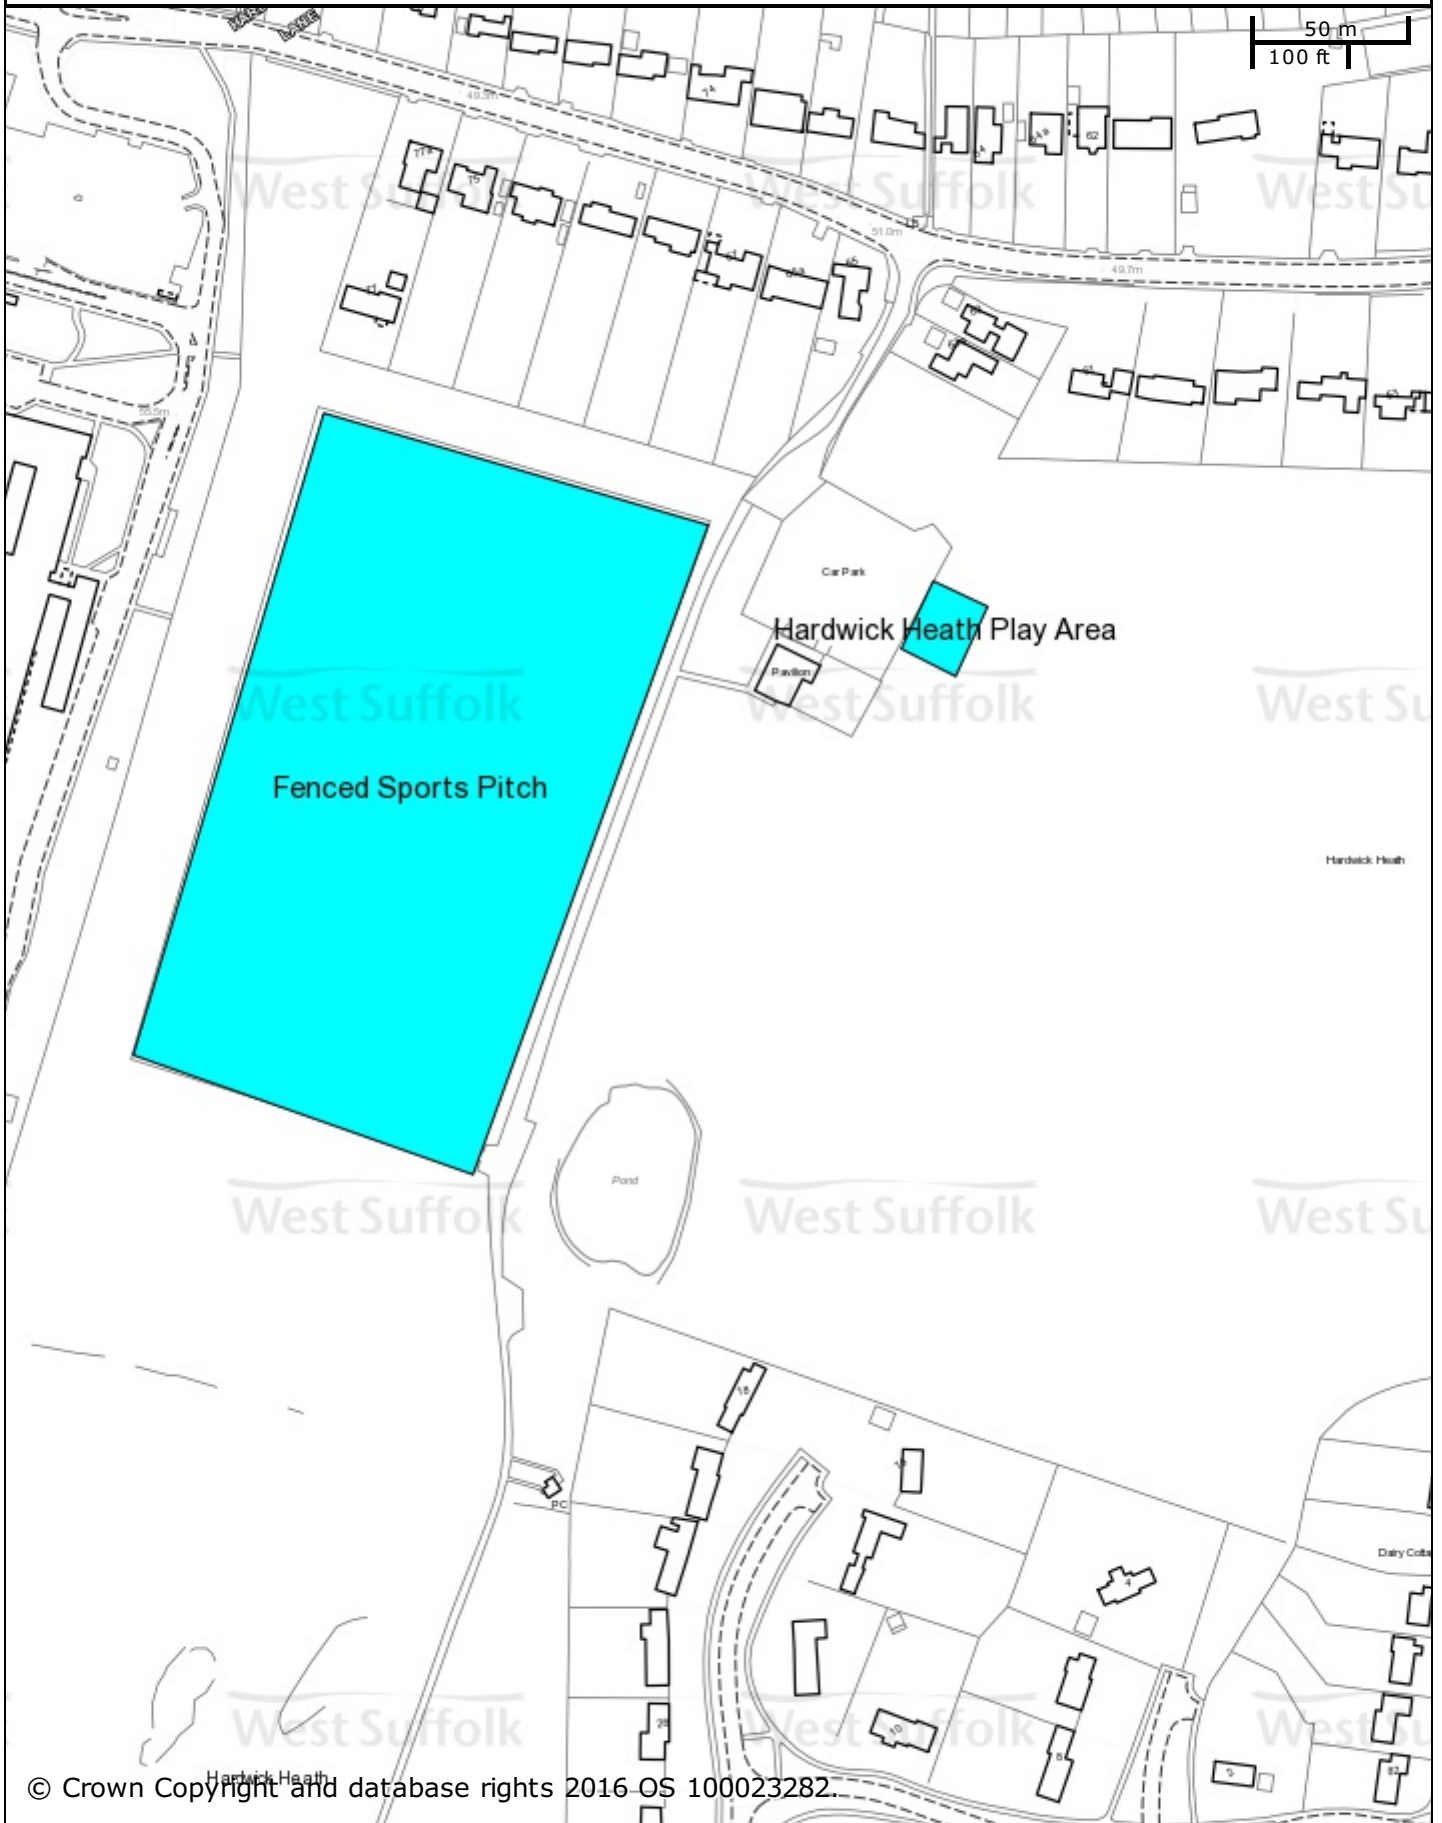

Hardwick Heath Play Areas and Fenced Sports Pitch Areas

© Crown Copyright and database rights 2016 OS 100023282.

St Edmundsbury BC
Western Way
Bury St Edmunds
IP33 3YU
01284 763233

Forest Heath & St Edmundsbury councils
West Suffolk
working together
www.westsuffolk.gov.uk

Forest Heath DC
College Heath Road
Mildenhall
IP28 7EY
01638 719000

Scale: 1:2500

Printed on: 9/9/2016 at 13:55 PM by rdavis

© Crown Copyright and database rights 2016
OS 100023282/100019675.