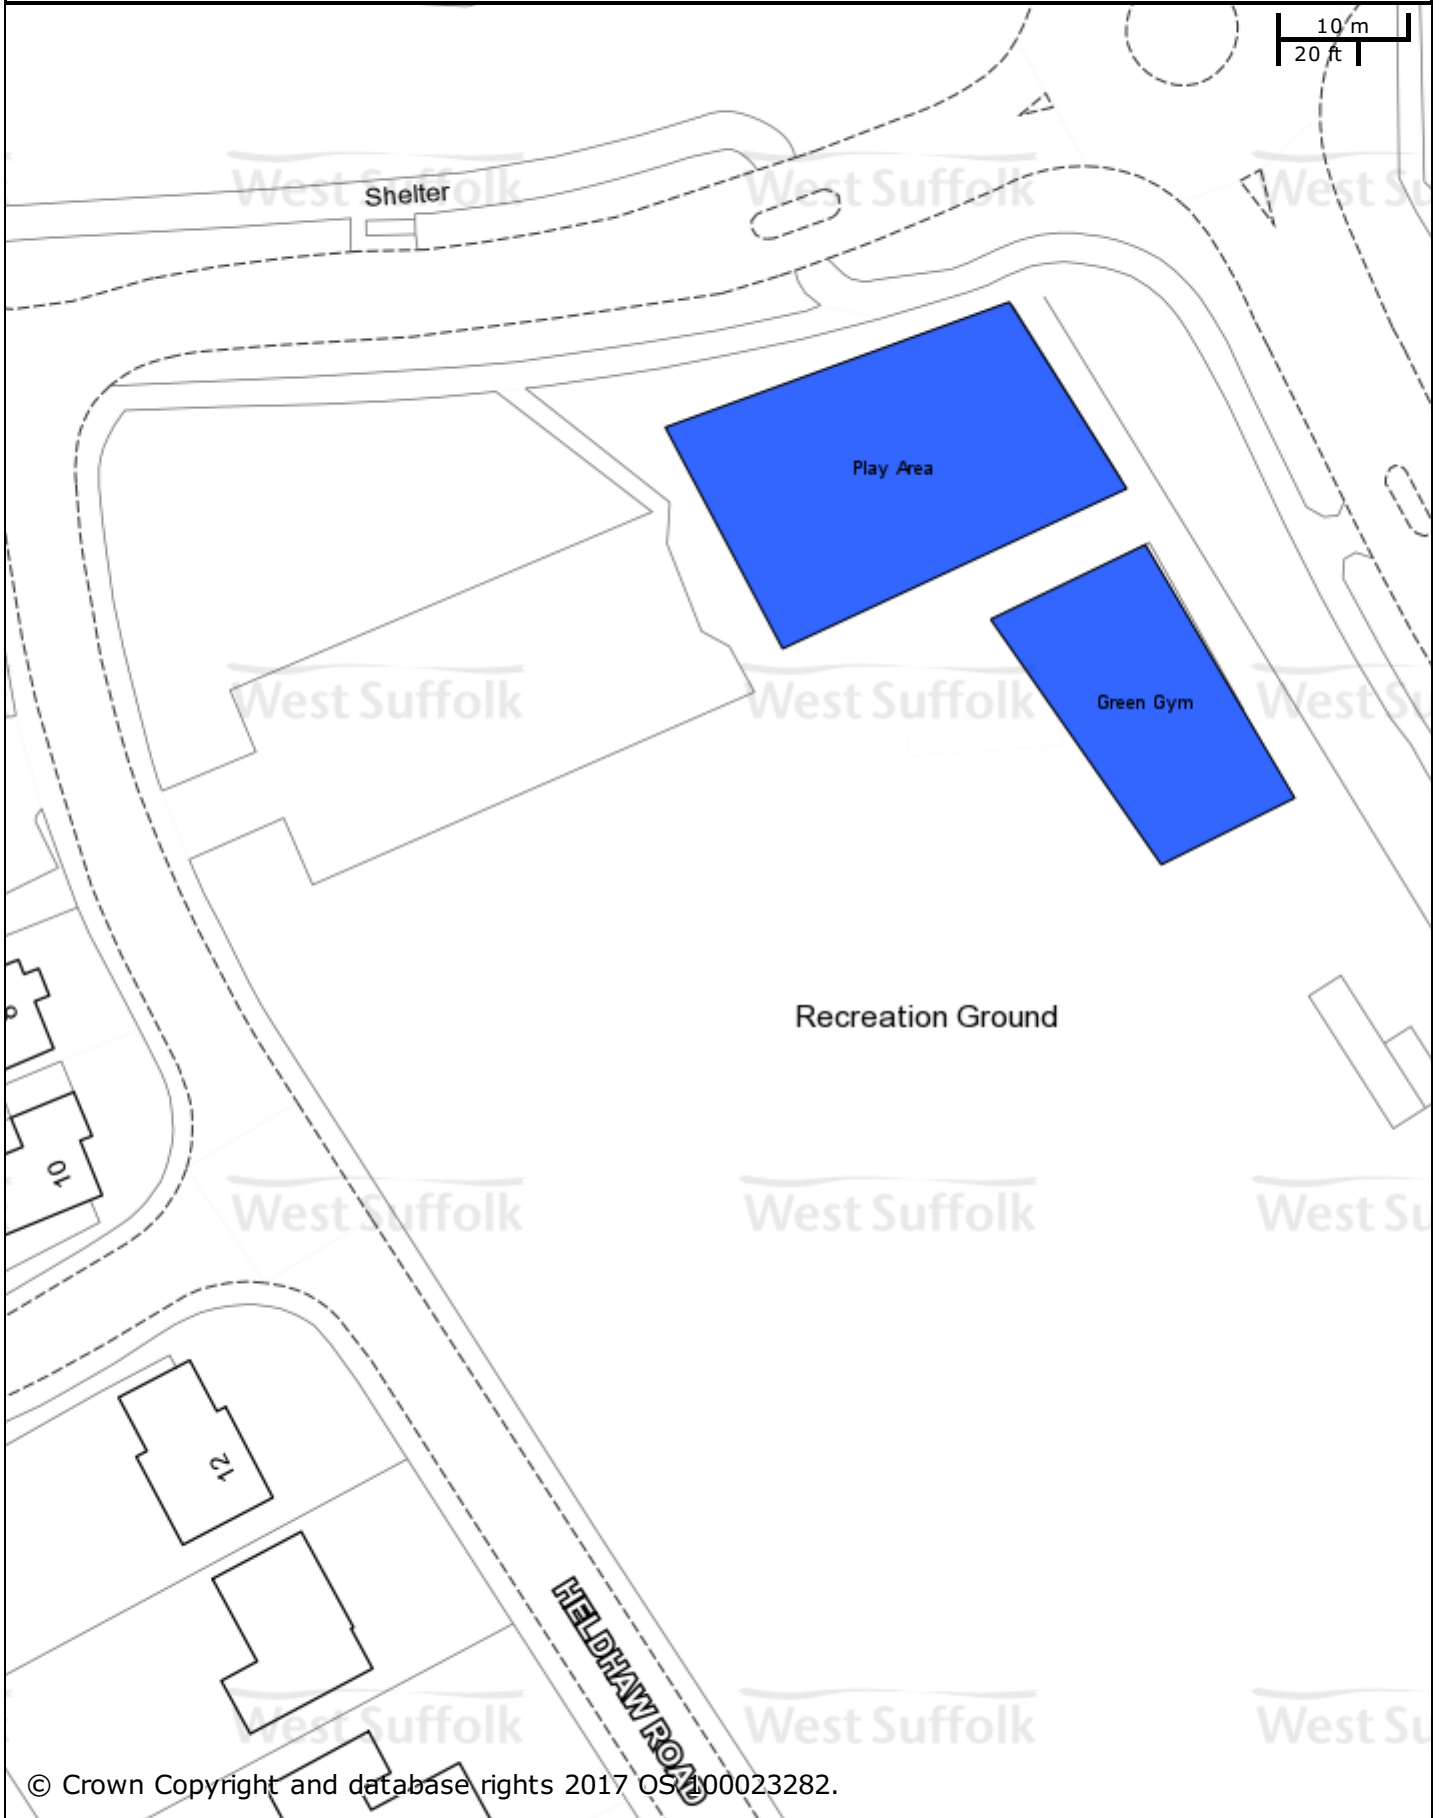

Heldhaw Road

© Crown Copyright and database rights 2017 OS 100023282.

St Edmundsbury BC
Western Way
Bury St Edmunds
IP33 3YU
01284 763233

Forest Heath & St Edmundsbury councils
West Suffolk
working together
www.westsuffolk.gov.uk

Forest Heath DC
College Heath Road
Mildenhall
IP28 7EY
01638 719000

Scale: 1:600

Printed on: 13/9/2017 at 18:47 PM by dparker

© Crown Copyright and database rights 2017
OS 100023282/100019675.