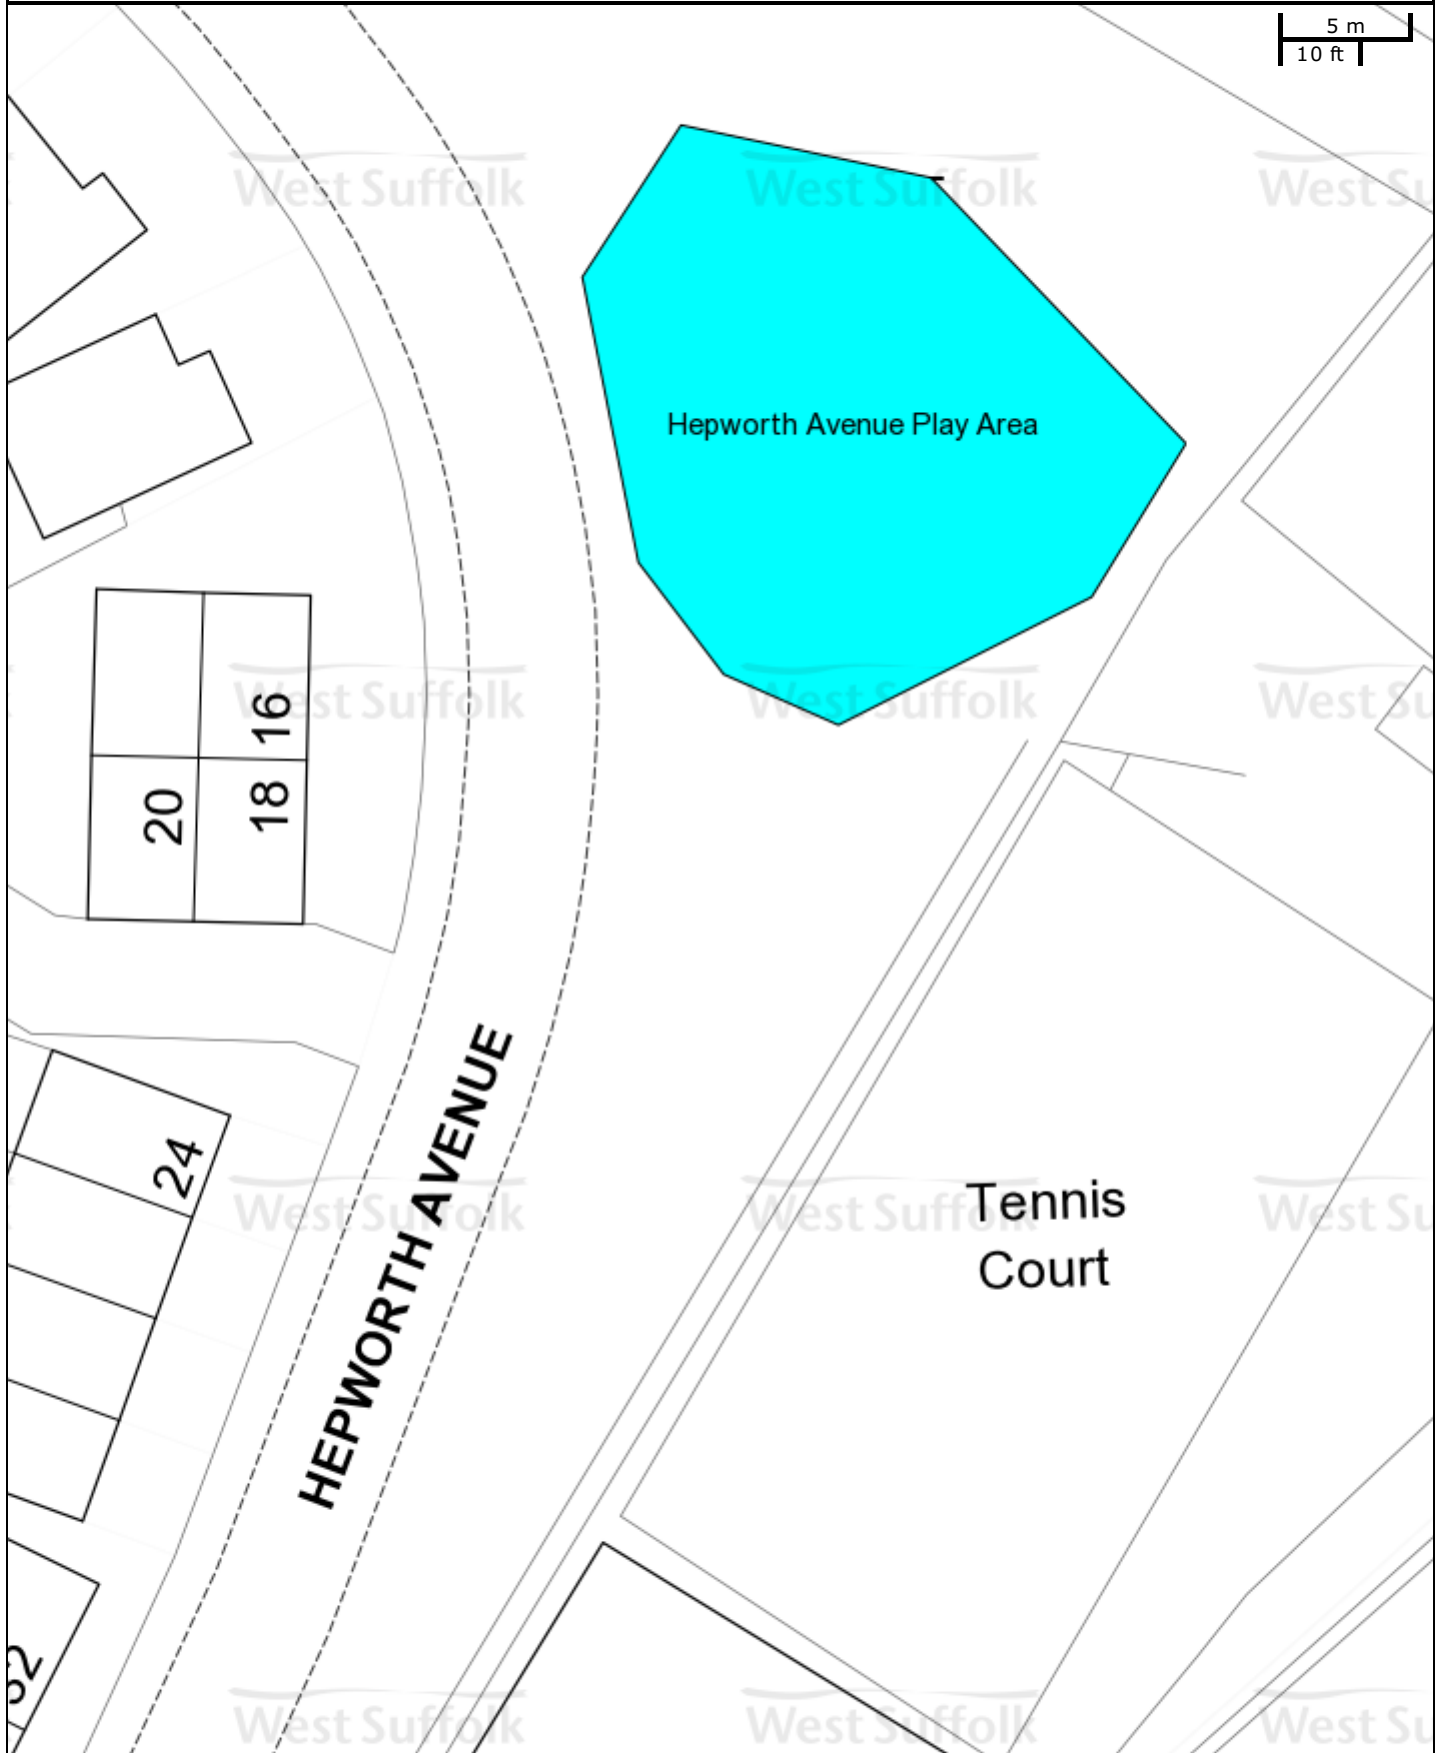

Hepworth Avenue Play Area

5 m
10 ft

© Crown Copyright and database rights 2016 OS 100023282.

St Edmundsbury BC
Western Way
Bury St Edmunds
IP33 3YU
01284 763233

Forest Heath & St Edmundsbury councils
West Suffolk
working together
www.westsuffolk.gov.uk

Forest Heath DC
College Heath Road
Mildenhall
IP28 7EY
01638 719000

Scale: 1:300

Printed on: 5/4/2016 at 14:56 PM by rdavis

© Crown Copyright and database rights 2016
OS 100023282/100019675.