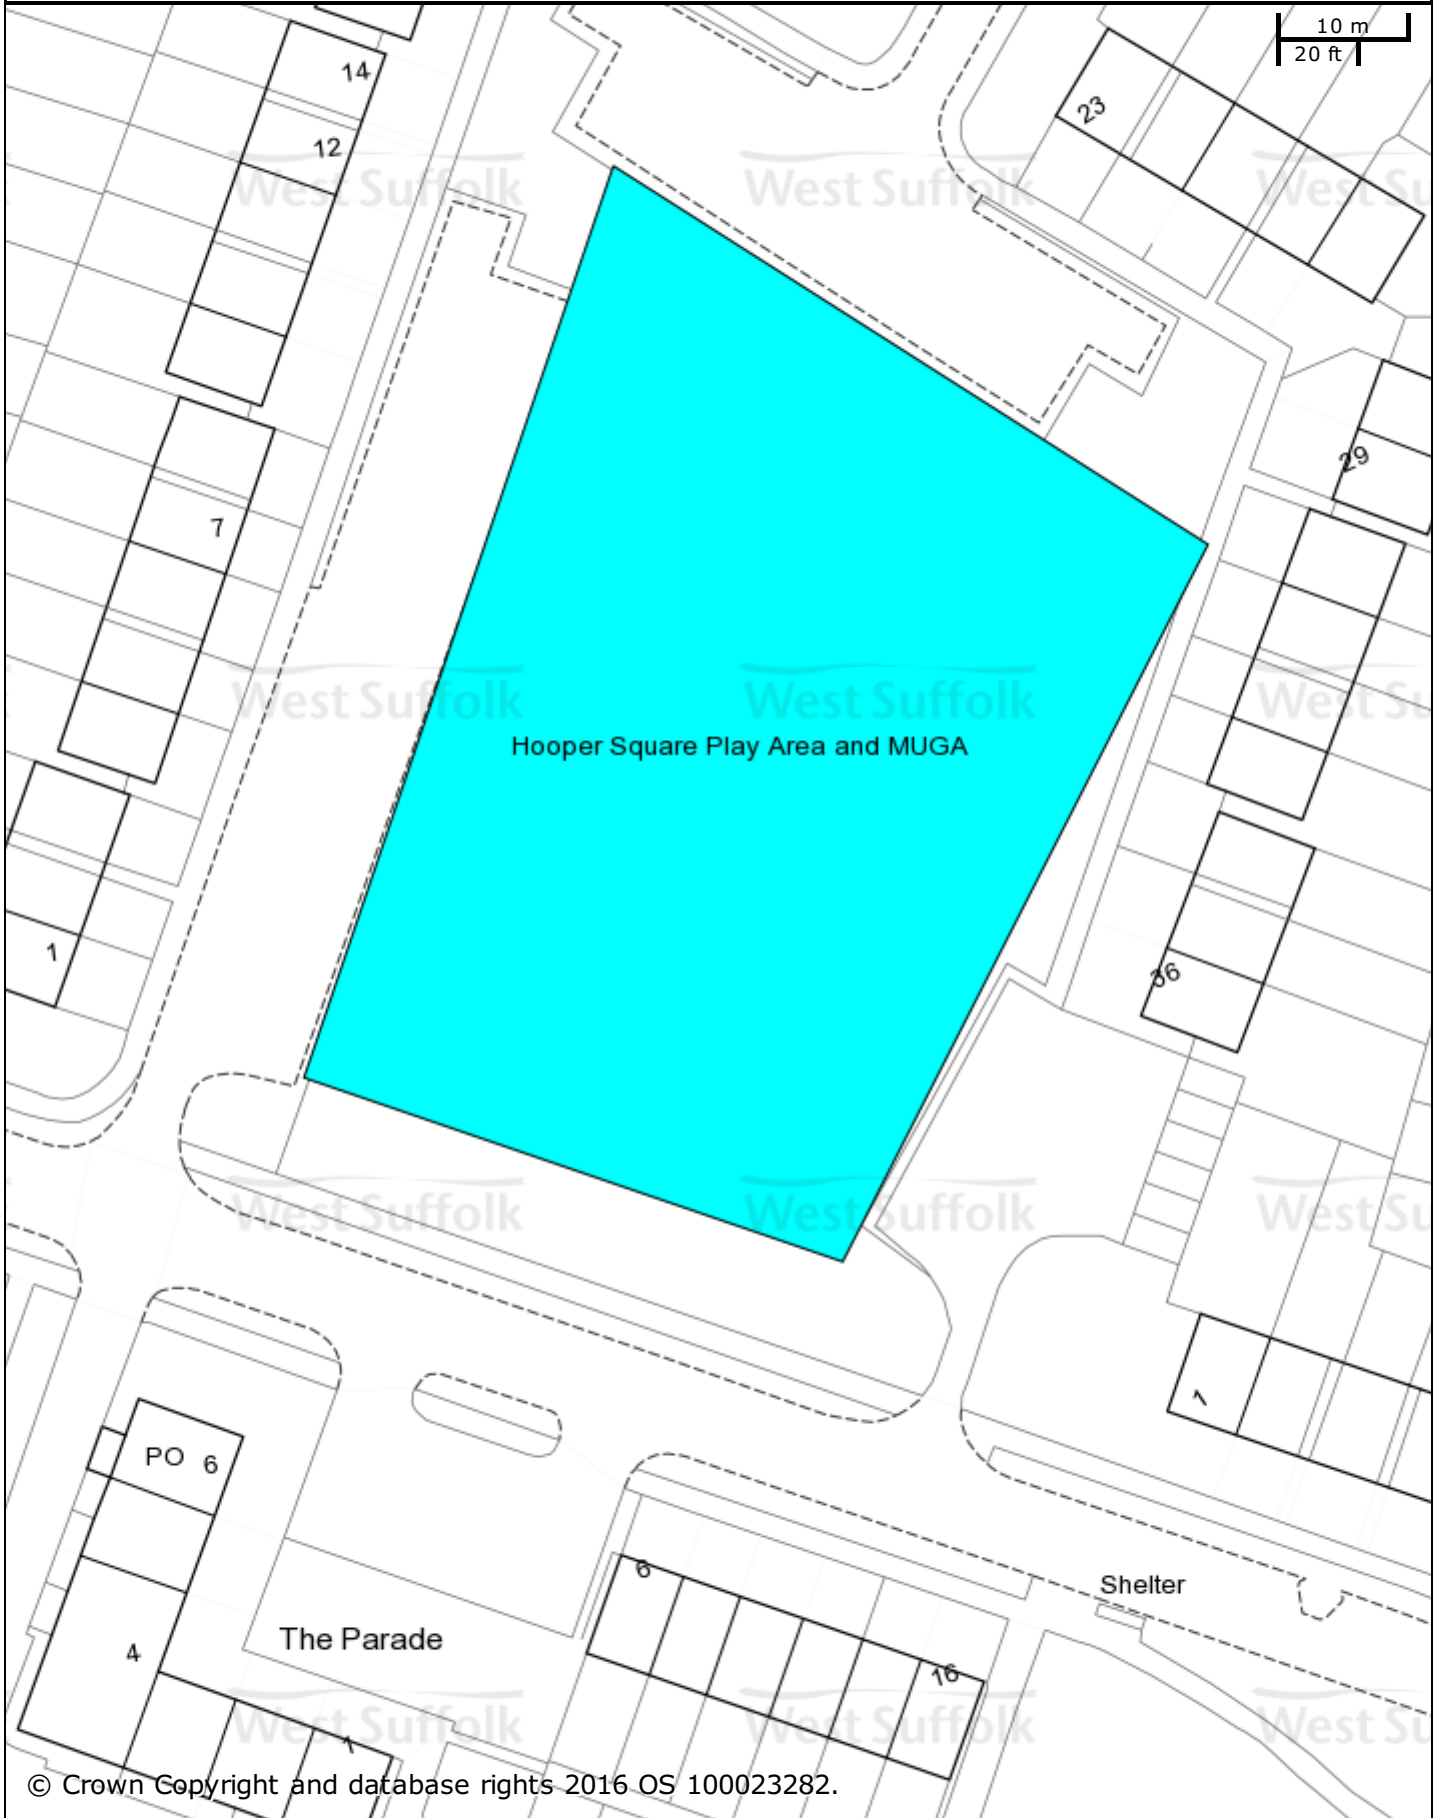

# Hooper Square Play Area and MUGA

© Crown Copyright and database rights 2016 OS 100023282.

St Edmundsbury BC  
Western Way  
Bury St Edmunds  
IP33 3YU  
01284 763233

Forest Heath & St Edmundsbury councils  
**West Suffolk**  
working together  
[www.westsuffolk.gov.uk](http://www.westsuffolk.gov.uk)

Forest Heath DC  
College Heath Road  
Mildenhall  
IP28 7EY  
01638 719000

Scale: 1:600

Printed on: 9/9/2016 at 13:59 PM by rdavis

© Crown Copyright and database rights 2016  
OS 100023282/100019675.