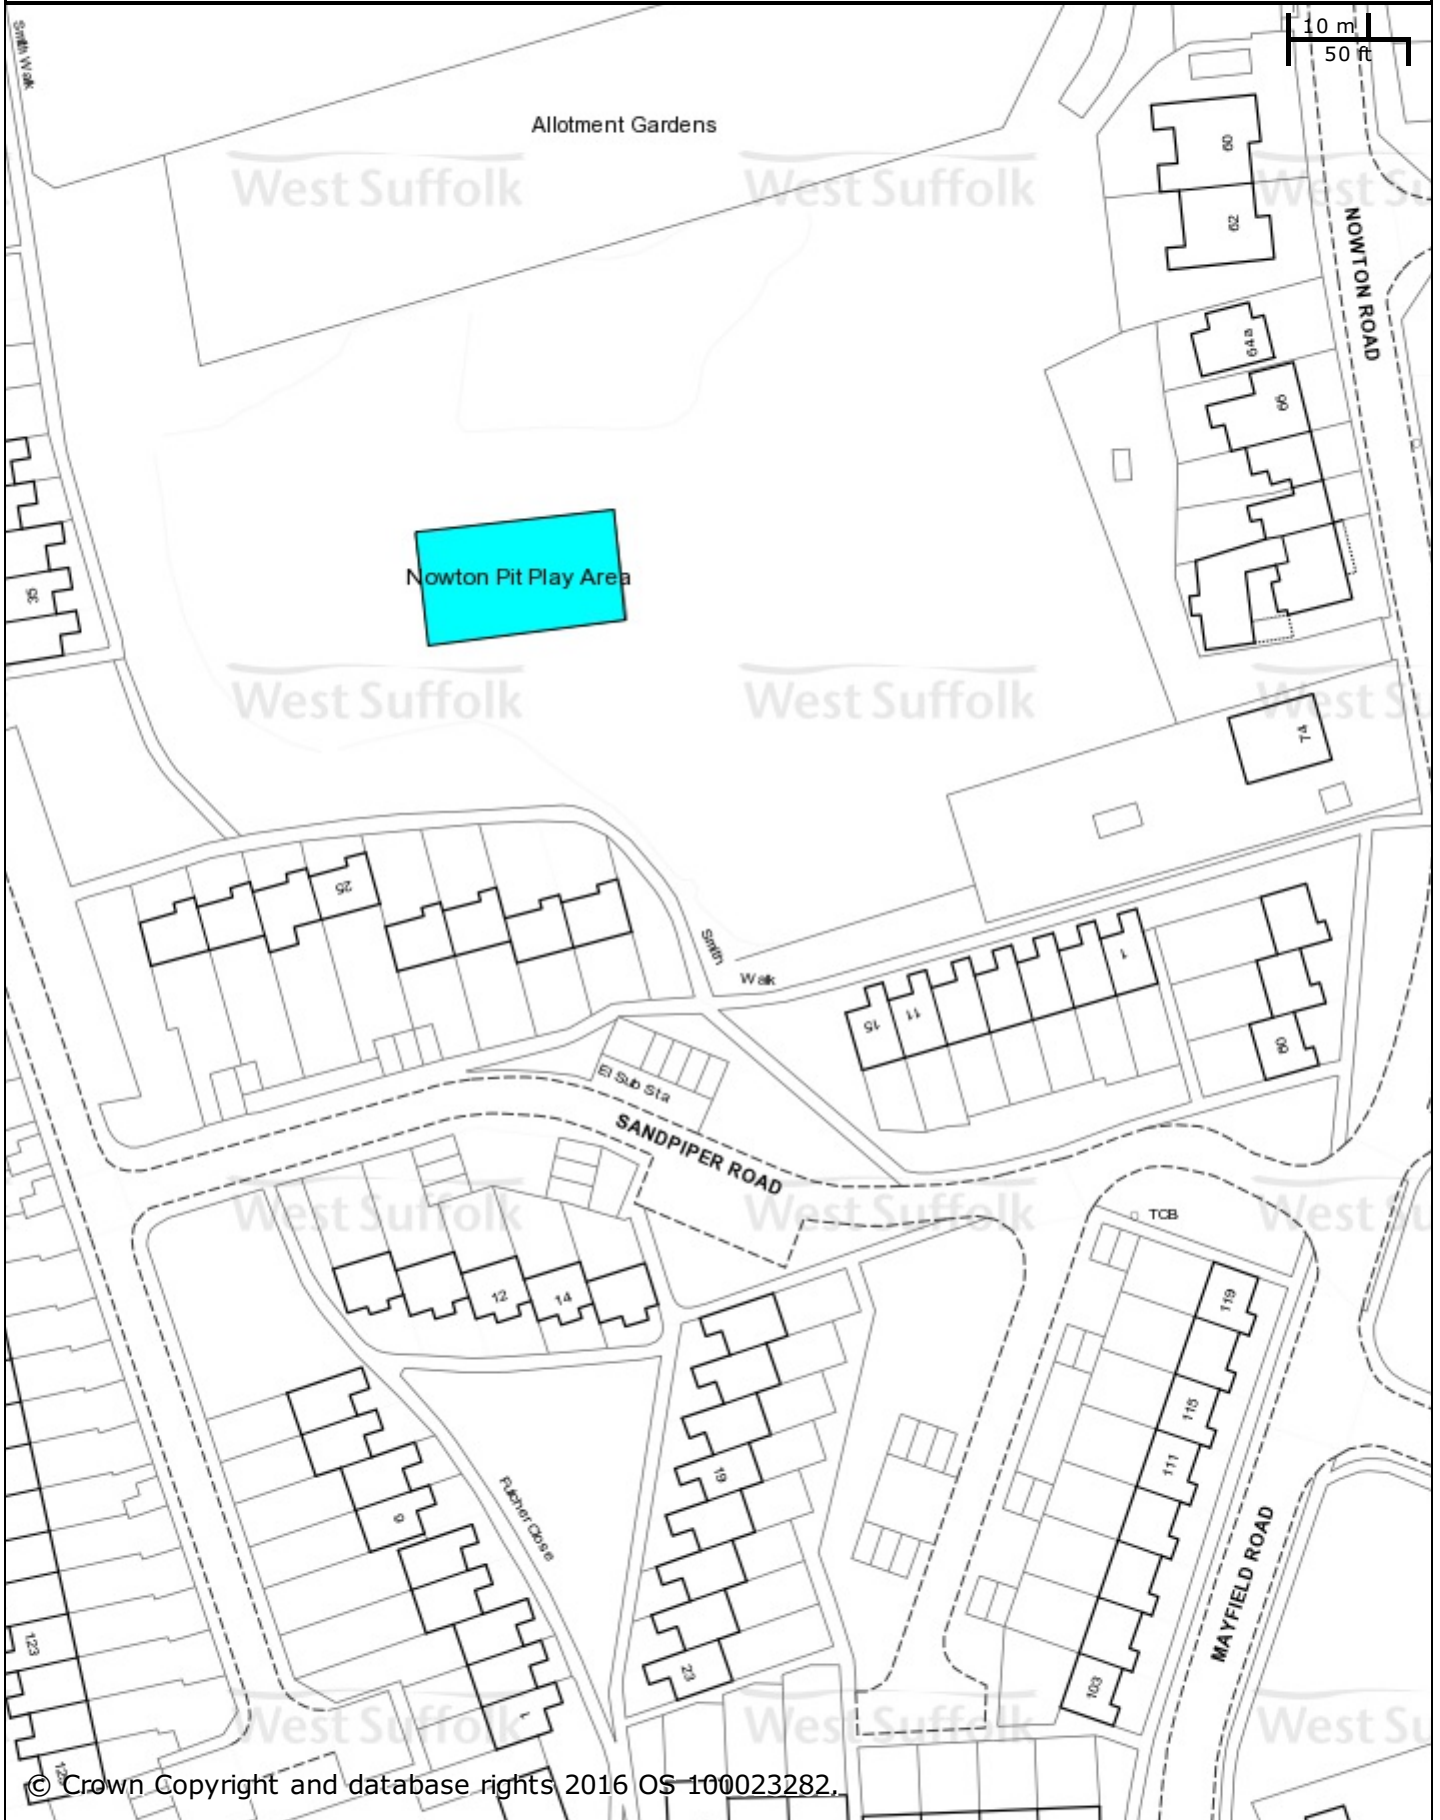

Nowton Pit Play Area

© Crown Copyright and database rights 2016 OS 100023282.

St Edmundsbury BC
Western Way
Bury St Edmunds
IP33 3YU
01284 763233

Forest Heath & St Edmundsbury councils
West Suffolk
working together
www.westsuffolk.gov.uk

Forest Heath DC
College Heath Road
Mildenhall
IP28 7EY
01638 719000

Scale: 1:1000
Printed on: 5/4/2016 at 15:42 PM by rdavis

© Crown Copyright and database rights 2016
OS 100023282/100019675.