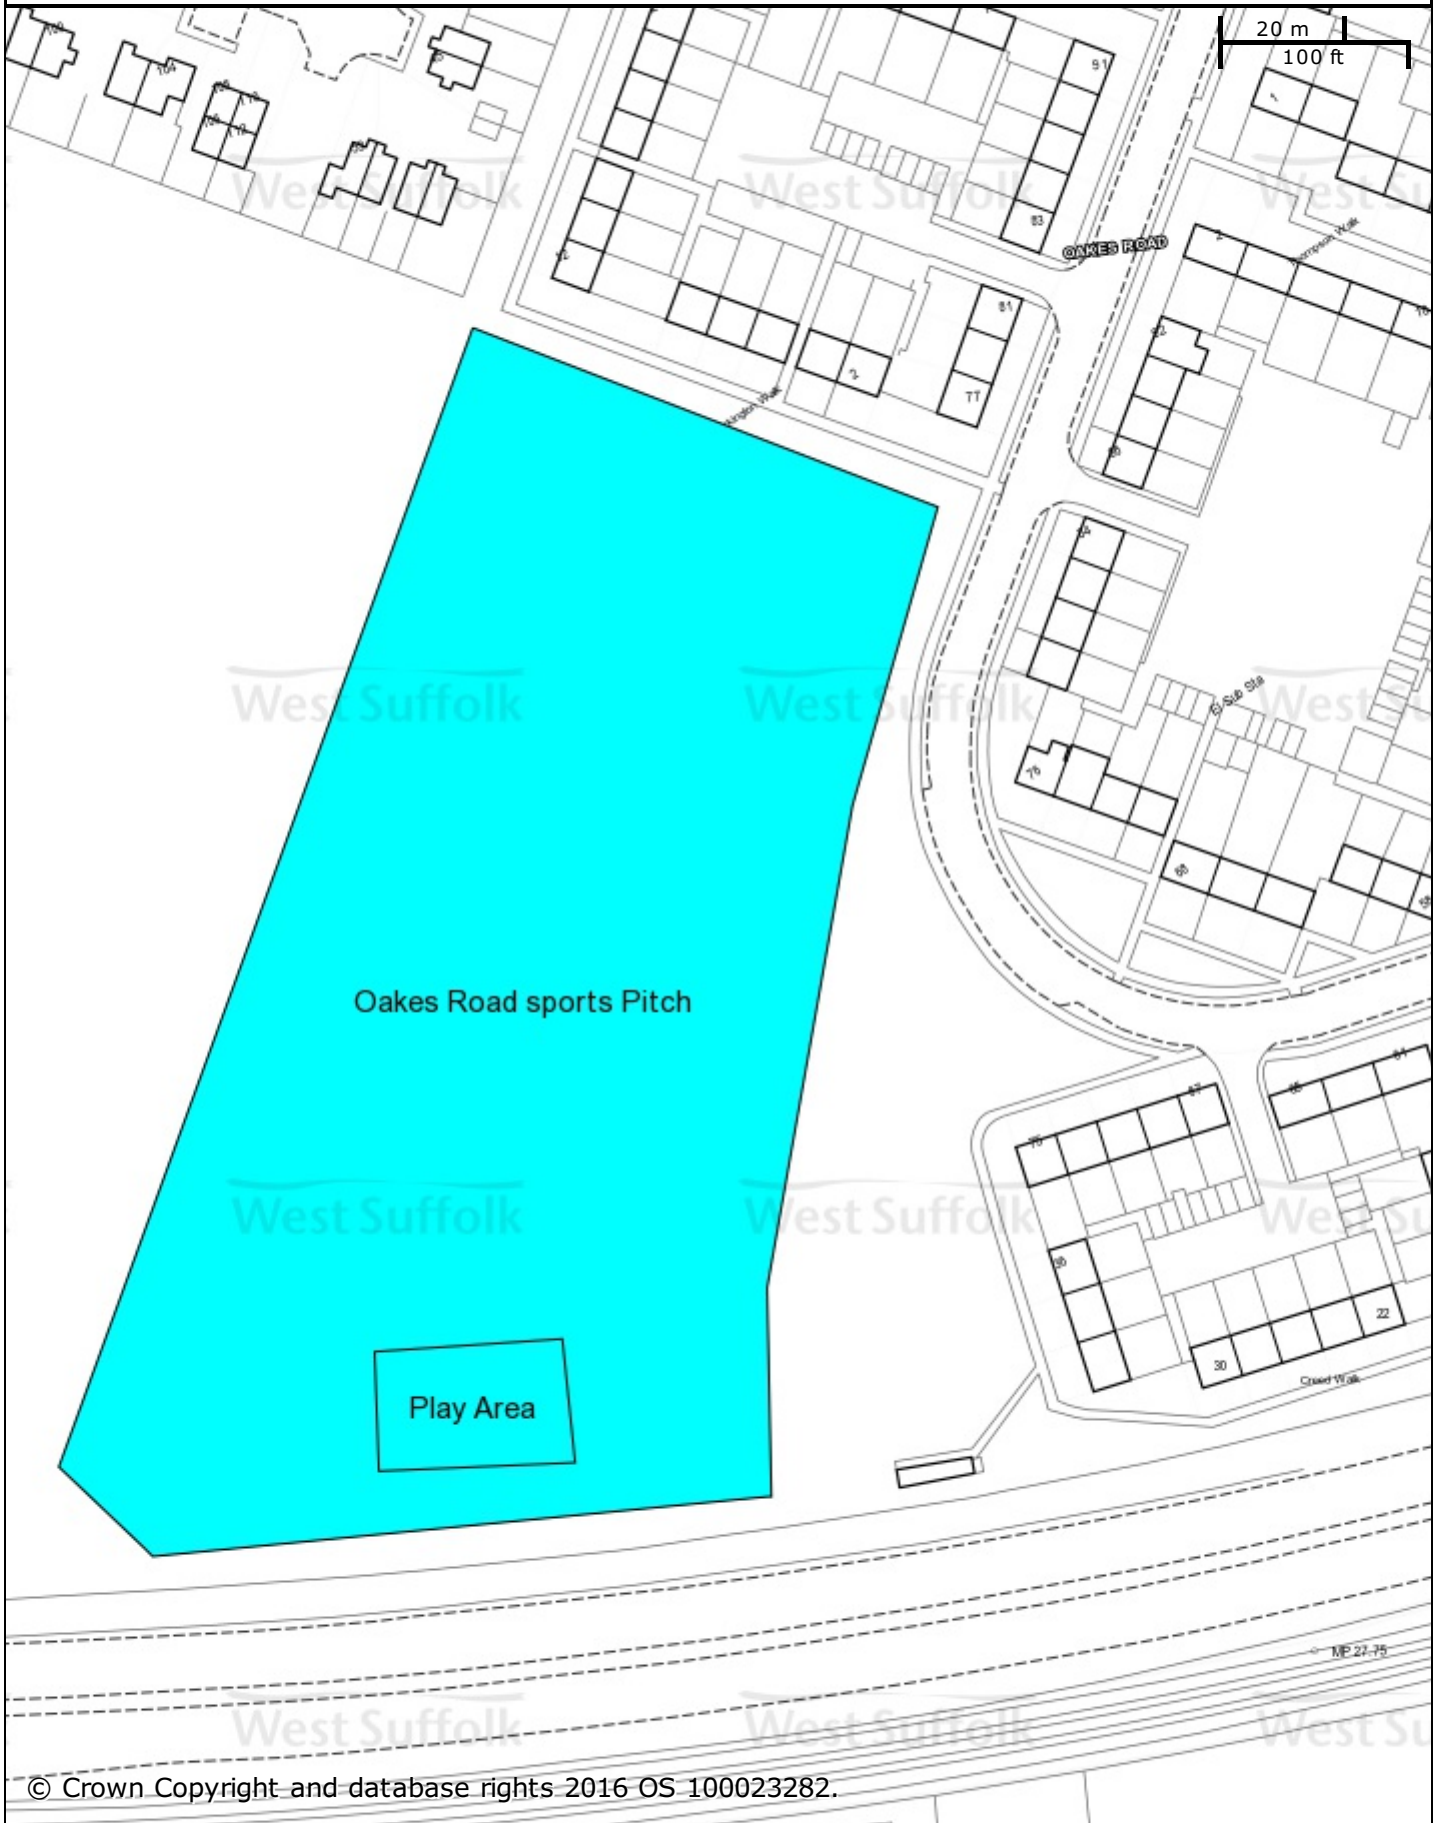

Oakes Road Play Area and Fenced Sports Pitch Areas

© Crown Copyright and database rights 2016 OS 100023282.

St Edmundsbury BC
Western Way
Bury St Edmunds
IP33 3YU
01284 763233

Forest Heath & St Edmundsbury councils
West Suffolk
working together
www.westsuffolk.gov.uk

Forest Heath DC
College Heath Road
Mildenhall
IP28 7EY
01638 719000

Scale: 1:1250

Printed on: 9/9/2016 at 14:09 PM by rdavis

© Crown Copyright and database rights 2016
OS 100023282/100019675.