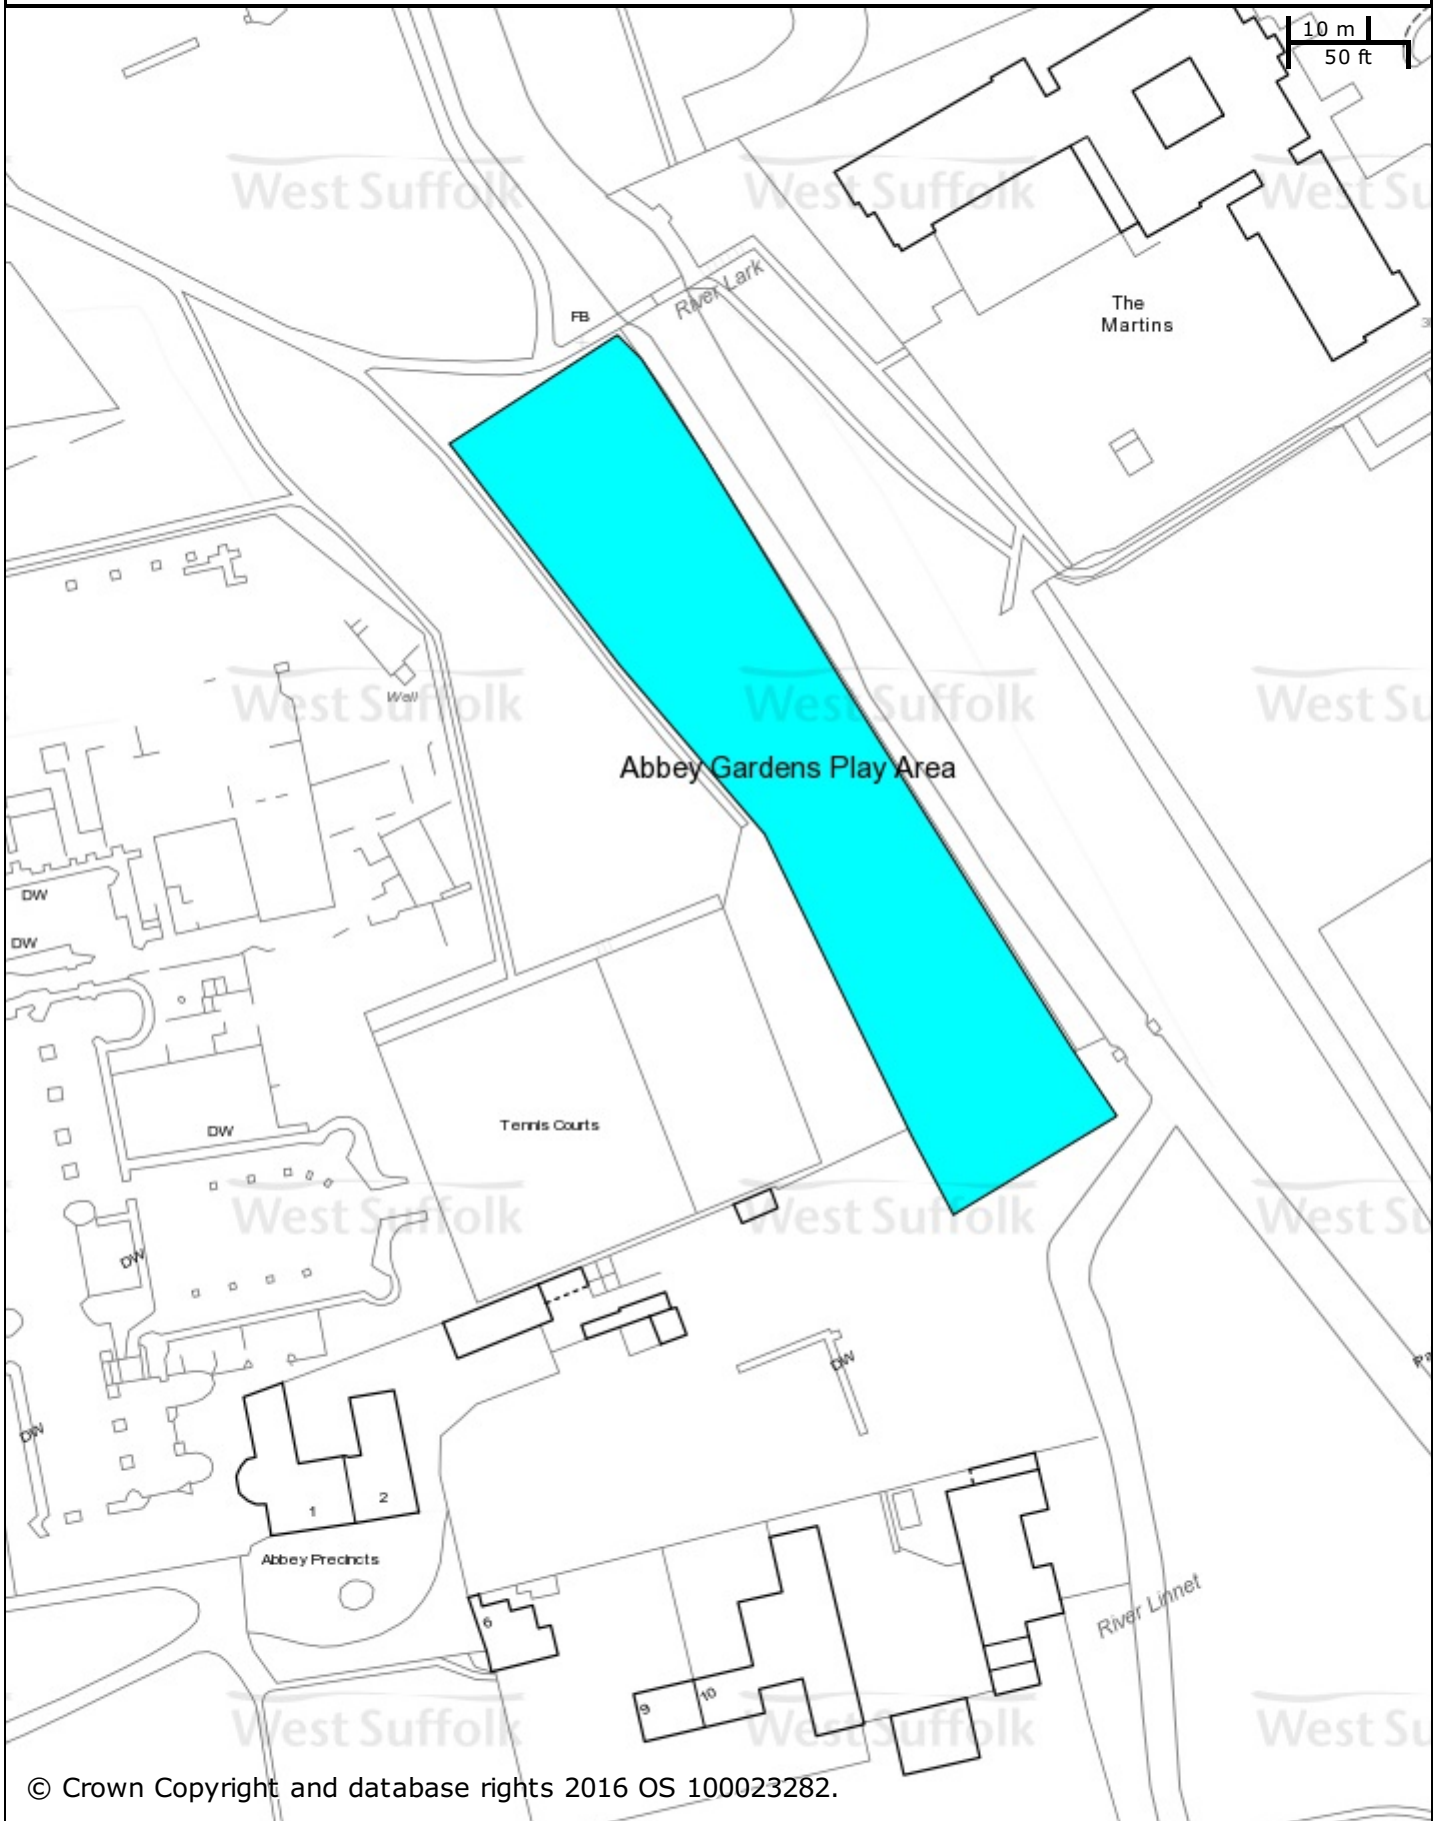

# Abbey Gardens Play Area

© Crown Copyright and database rights 2016 OS 100023282.

St Edmundsbury BC  
Western Way  
Bury St Edmunds  
IP33 3YU  
01284 763233

Forest Heath & St Edmundsbury councils  
**West Suffolk**  
working together  
[www.westsuffolk.gov.uk](http://www.westsuffolk.gov.uk)

Forest Heath DC  
College Heath Road  
Mildenhall  
IP28 7EY  
01638 719000

Scale: 1:1000

Printed on: 9/9/2016 at 13:33 PM by rdavis

© Crown Copyright and database rights 2016  
OS 100023282/100019675.