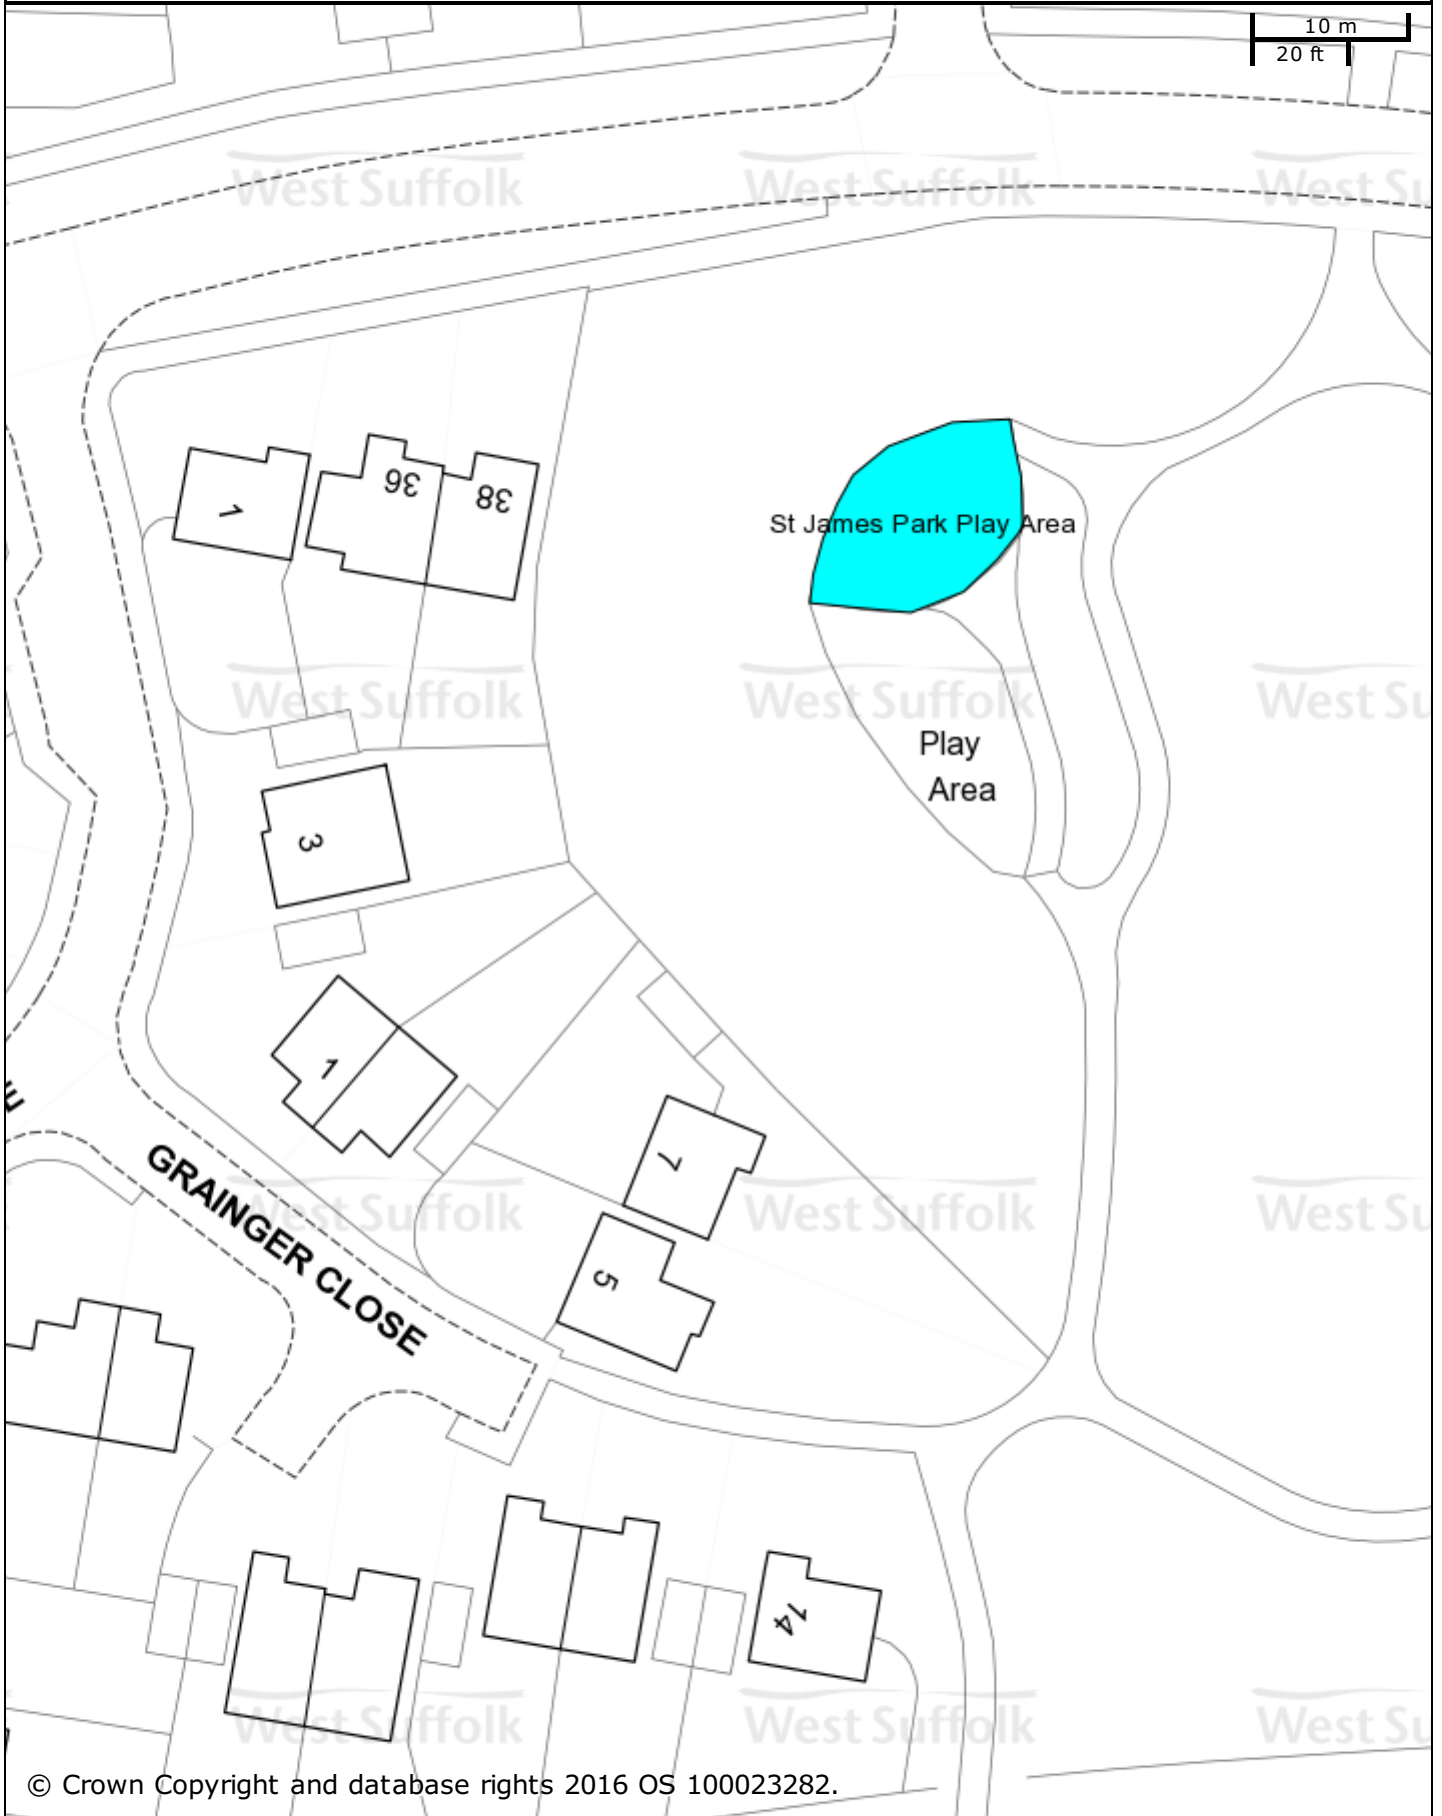

St James Park Play Area

© Crown Copyright and database rights 2016 OS 100023282.

St Edmundsbury BC
Western Way
Bury St Edmunds
IP33 3YU
01284 763233

Forest Heath & St Edmundsbury councils
West Suffolk
working together
www.westsuffolk.gov.uk

Forest Heath DC
College Heath Road
Mildenhall
IP28 7EY
01638 719000

Scale: 1:500

Printed on: 5/4/2016 at 16:30 PM by rdavis

© Crown Copyright and database rights 2016
OS 100023282/100019675.