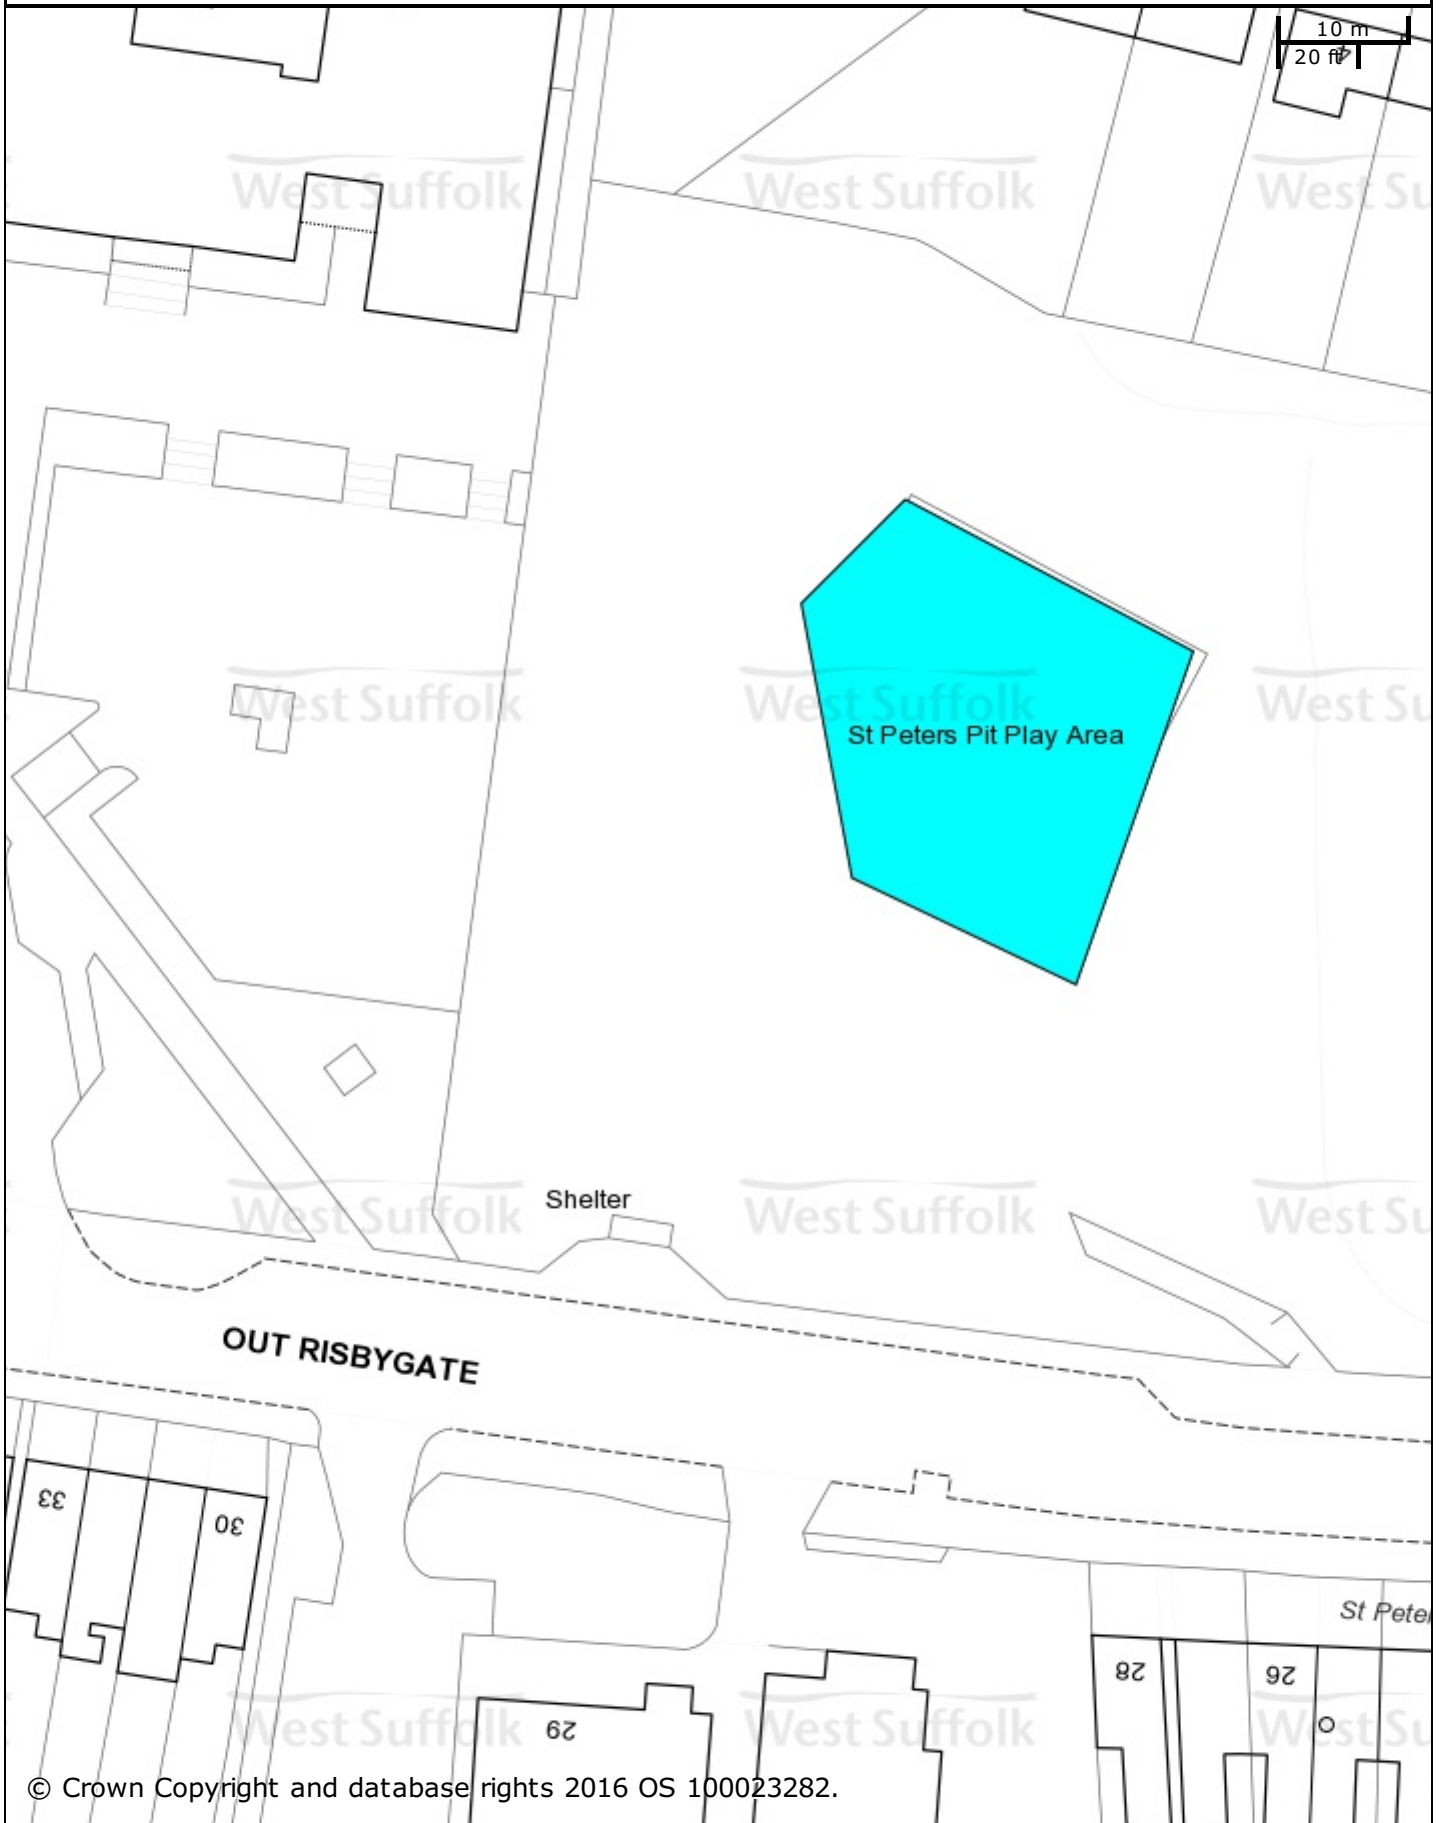

# St Peters Pit Play Area

© Crown Copyright and database rights 2016 OS 100023282.

St Edmundsbury BC  
Western Way  
Bury St Edmunds  
IP33 3YU  
01284 763233

Forest Heath & St Edmundsbury councils  
**West Suffolk**  
working together  
[www.westsuffolk.gov.uk](http://www.westsuffolk.gov.uk)

Forest Heath DC  
College Heath Road  
Mildenhall  
IP28 7EY  
01638 719000

Scale: 1:600

Printed on: 5/4/2016 at 16:01 PM by rdavis

© Crown Copyright and database rights 2016  
OS 100023282/100019675.