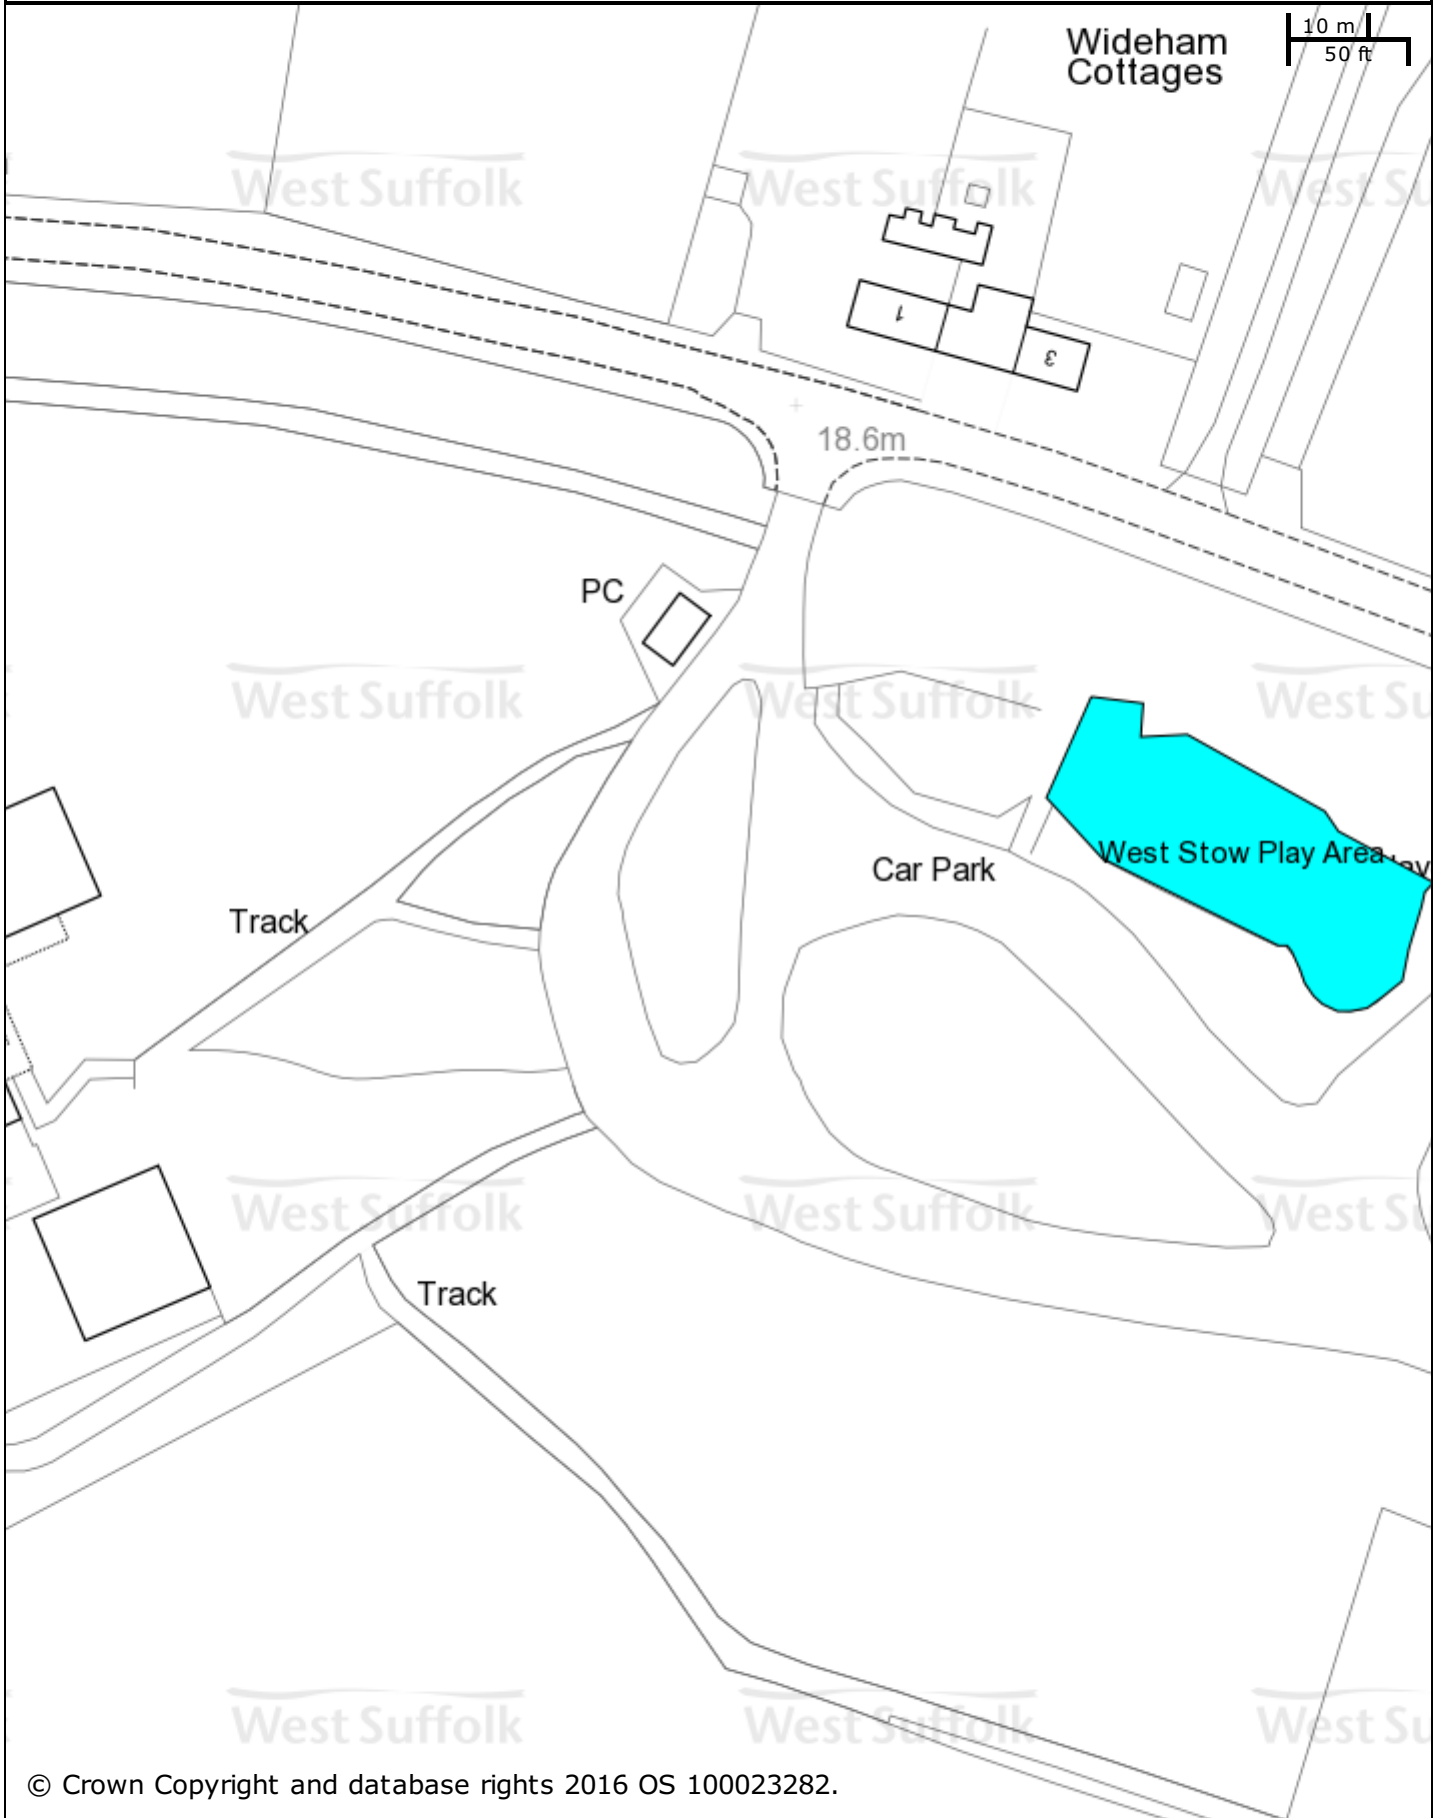

# West Stow Play Area

© Crown Copyright and database rights 2016 OS 100023282.

St Edmundsbury BC  
Western Way  
Bury St Edmunds  
IP33 3YU  
01284 763233

Forest Heath & St Edmundsbury councils  
**West Suffolk**  
working together  
www.westsuffolk.gov.uk

Forest Heath DC  
College Heath Road  
Mildenhall  
IP28 7EY  
01638 719000

Scale: 1:1000

Printed on: 21/4/2016 at 16:53 PM by rdavis

© Crown Copyright and database rights 2016  
OS 100023282/100019675.