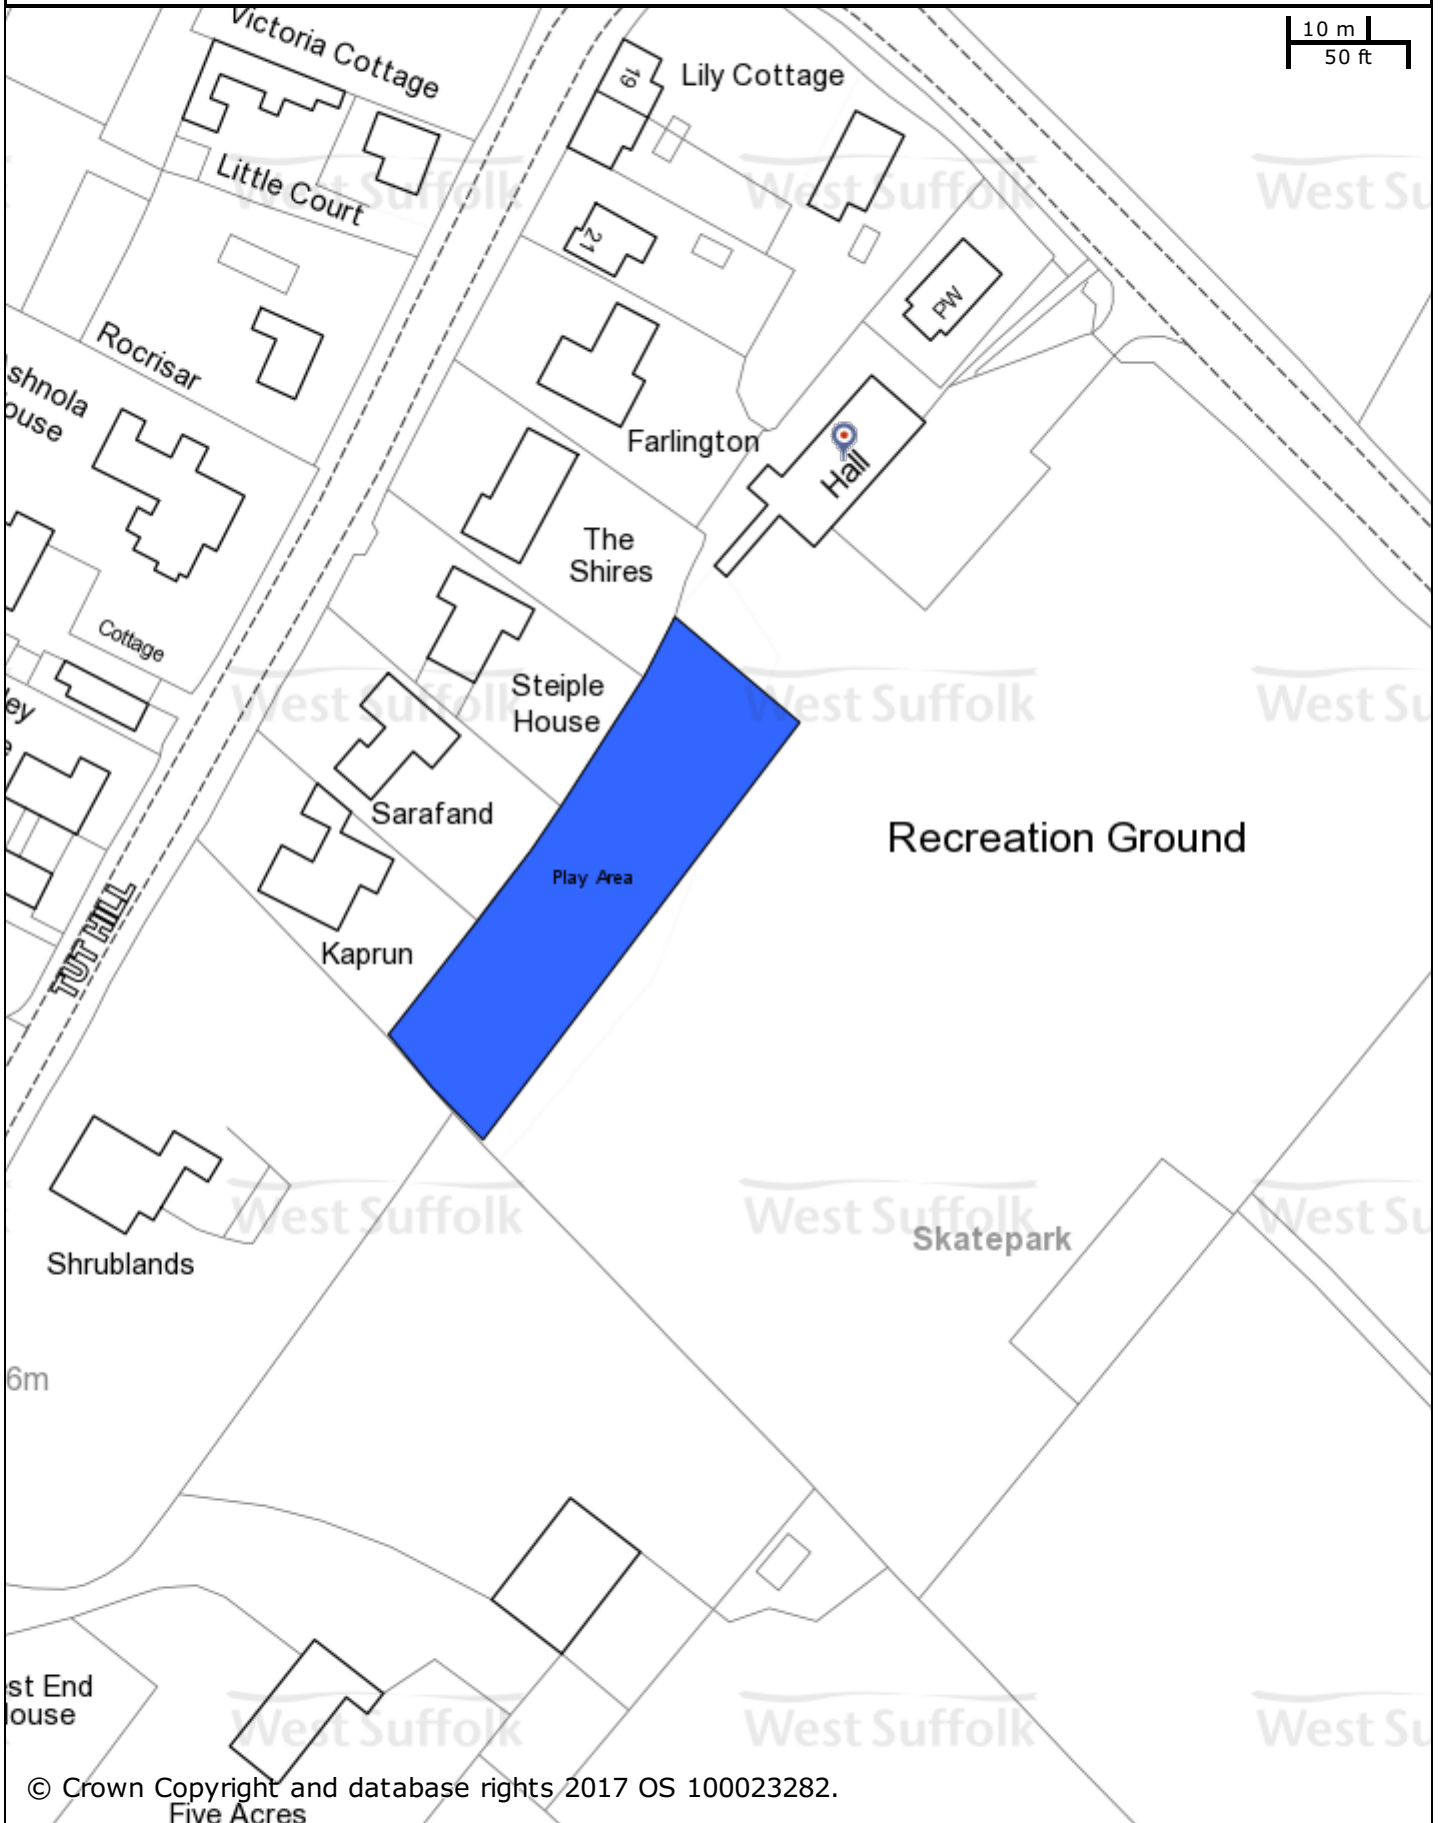

Fornham All Saints, Playing Fields, Play Area

© Crown Copyright and database rights 2017 OS 100023282.
Five Acres

St Edmundsbury BC
Western Way
Bury St Edmunds
IP33 3YU
01284 763233

Forest Heath & St Edmundsbury councils
West Suffolk
working together
www.westsuffolk.gov.uk

Forest Heath DC
College Heath Road
Mildenhall
IP28 7EY
01638 719000

Scale: 1:1000

Printed on: 13/9/2017 at 18:01 PM by dparker

© Crown Copyright and database rights 2017
OS 100023282/100019675.