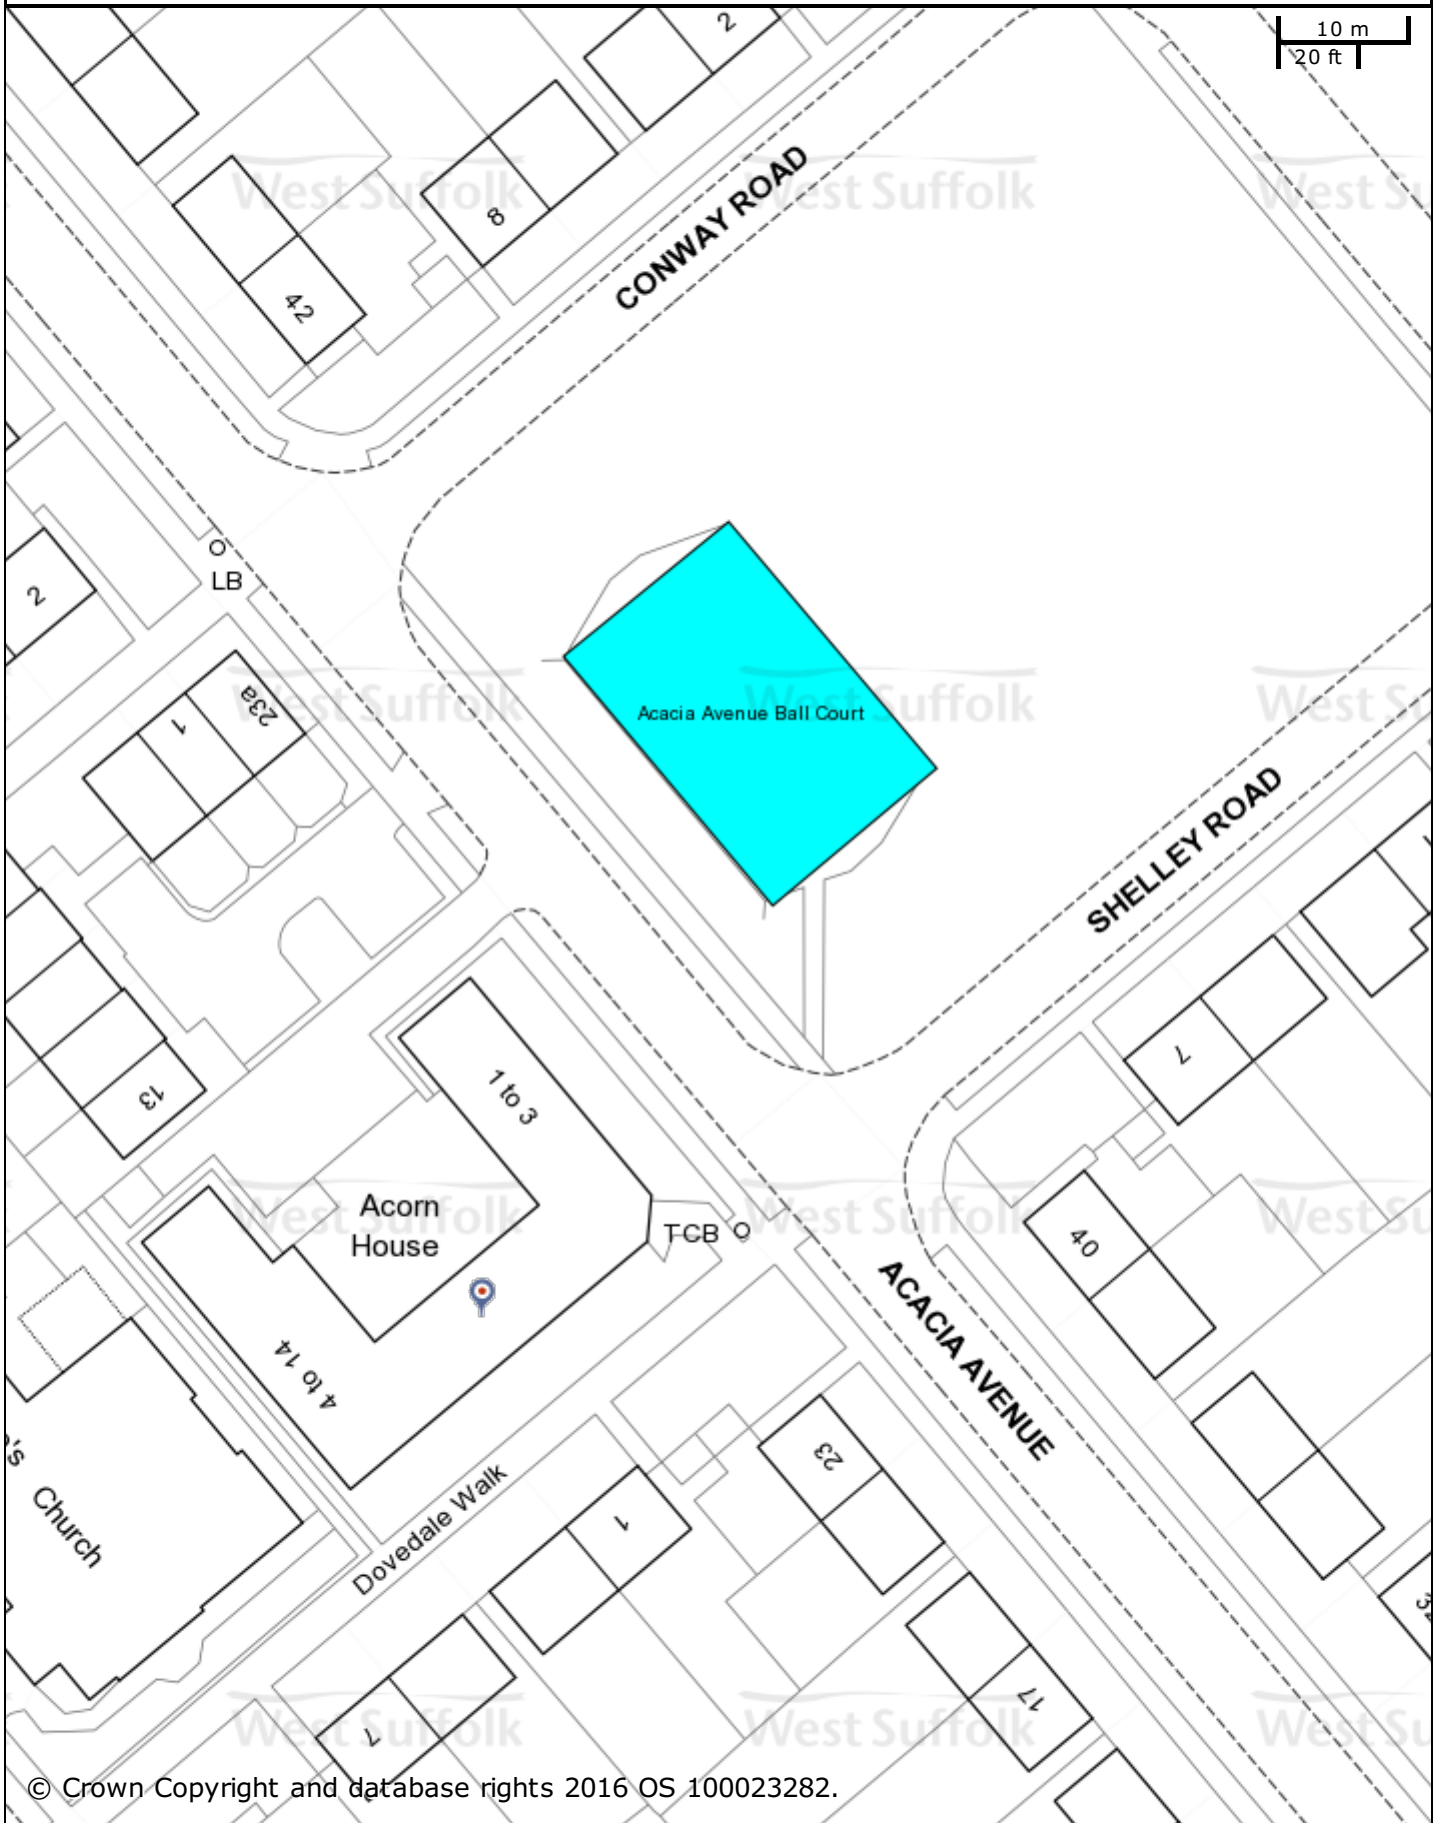

Acacia Avenue Ball Court

© Crown Copyright and database rights 2016 OS 100023282.

St Edmundsbury BC
Western Way
Bury St Edmunds
IP33 3YU
01284 763233

Forest Heath & St Edmundsbury councils
West Suffolk
working together
www.westsuffolk.gov.uk

Forest Heath DC
College Heath Road
Mildenhall
IP28 7EY
01638 719000

Scale: 1:600

Printed on: 5/4/2016 at 12:26 PM by rdavis

© Crown Copyright and database rights 2016
OS 100023282/100019675.