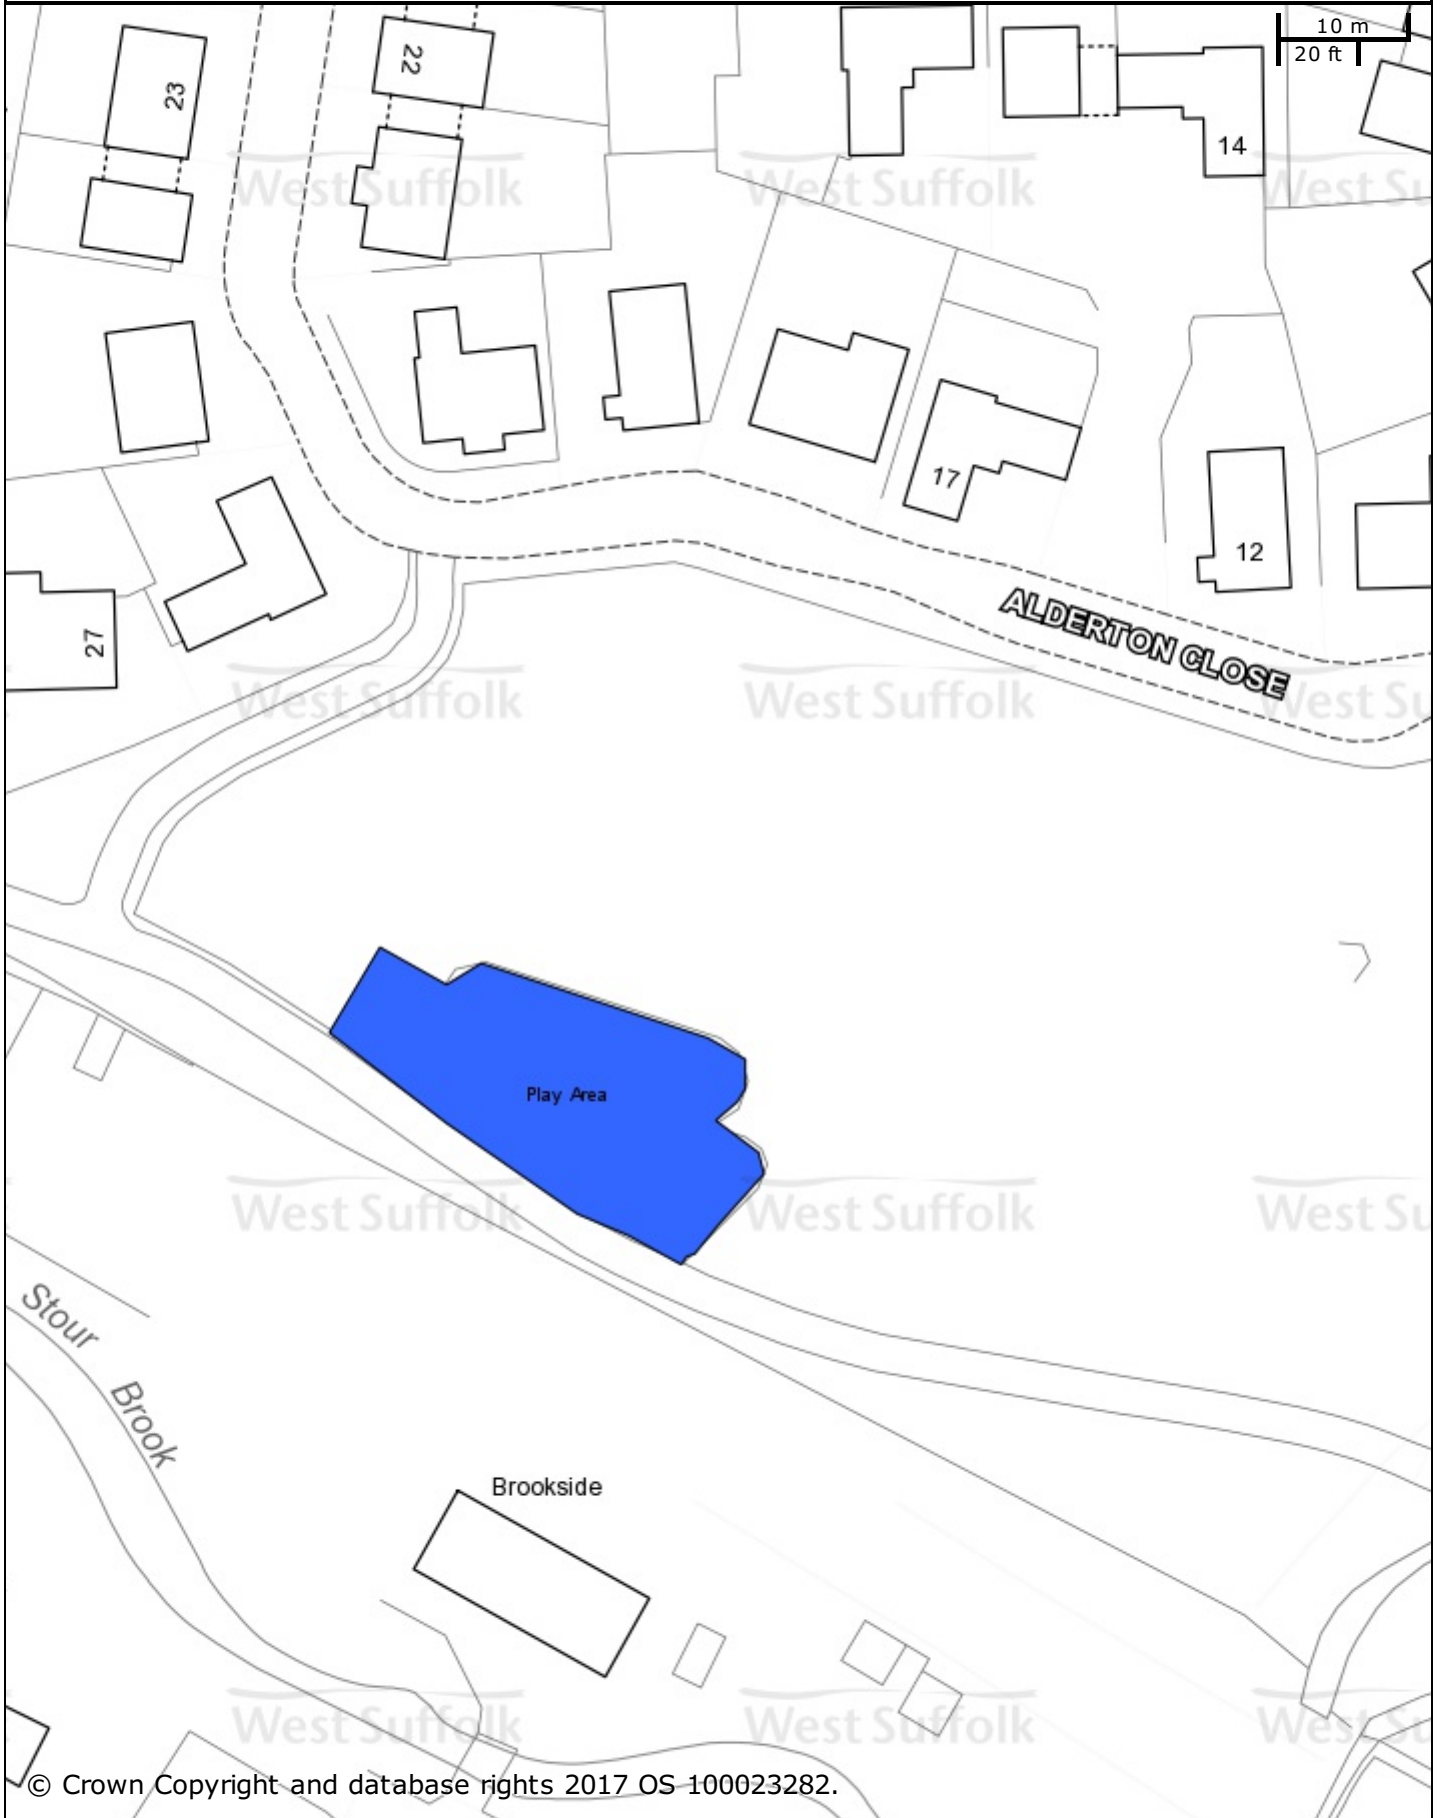

# Alderton Close

© Crown Copyright and database rights 2017 OS 100023282.

St Edmundsbury BC  
Western Way  
Bury St Edmunds  
IP33 3YU  
01284 763233

Forest Heath & St Edmundsbury councils  
**West Suffolk**  
working together  
[www.westsuffolk.gov.uk](http://www.westsuffolk.gov.uk)

Forest Heath DC  
College Heath Road  
Mildenhall  
IP28 7EY  
01638 719000

Scale: 1:600

Printed on: 13/9/2017 at 18:54 PM by dparker

© Crown Copyright and database rights 2017  
OS 100023282/100019675.