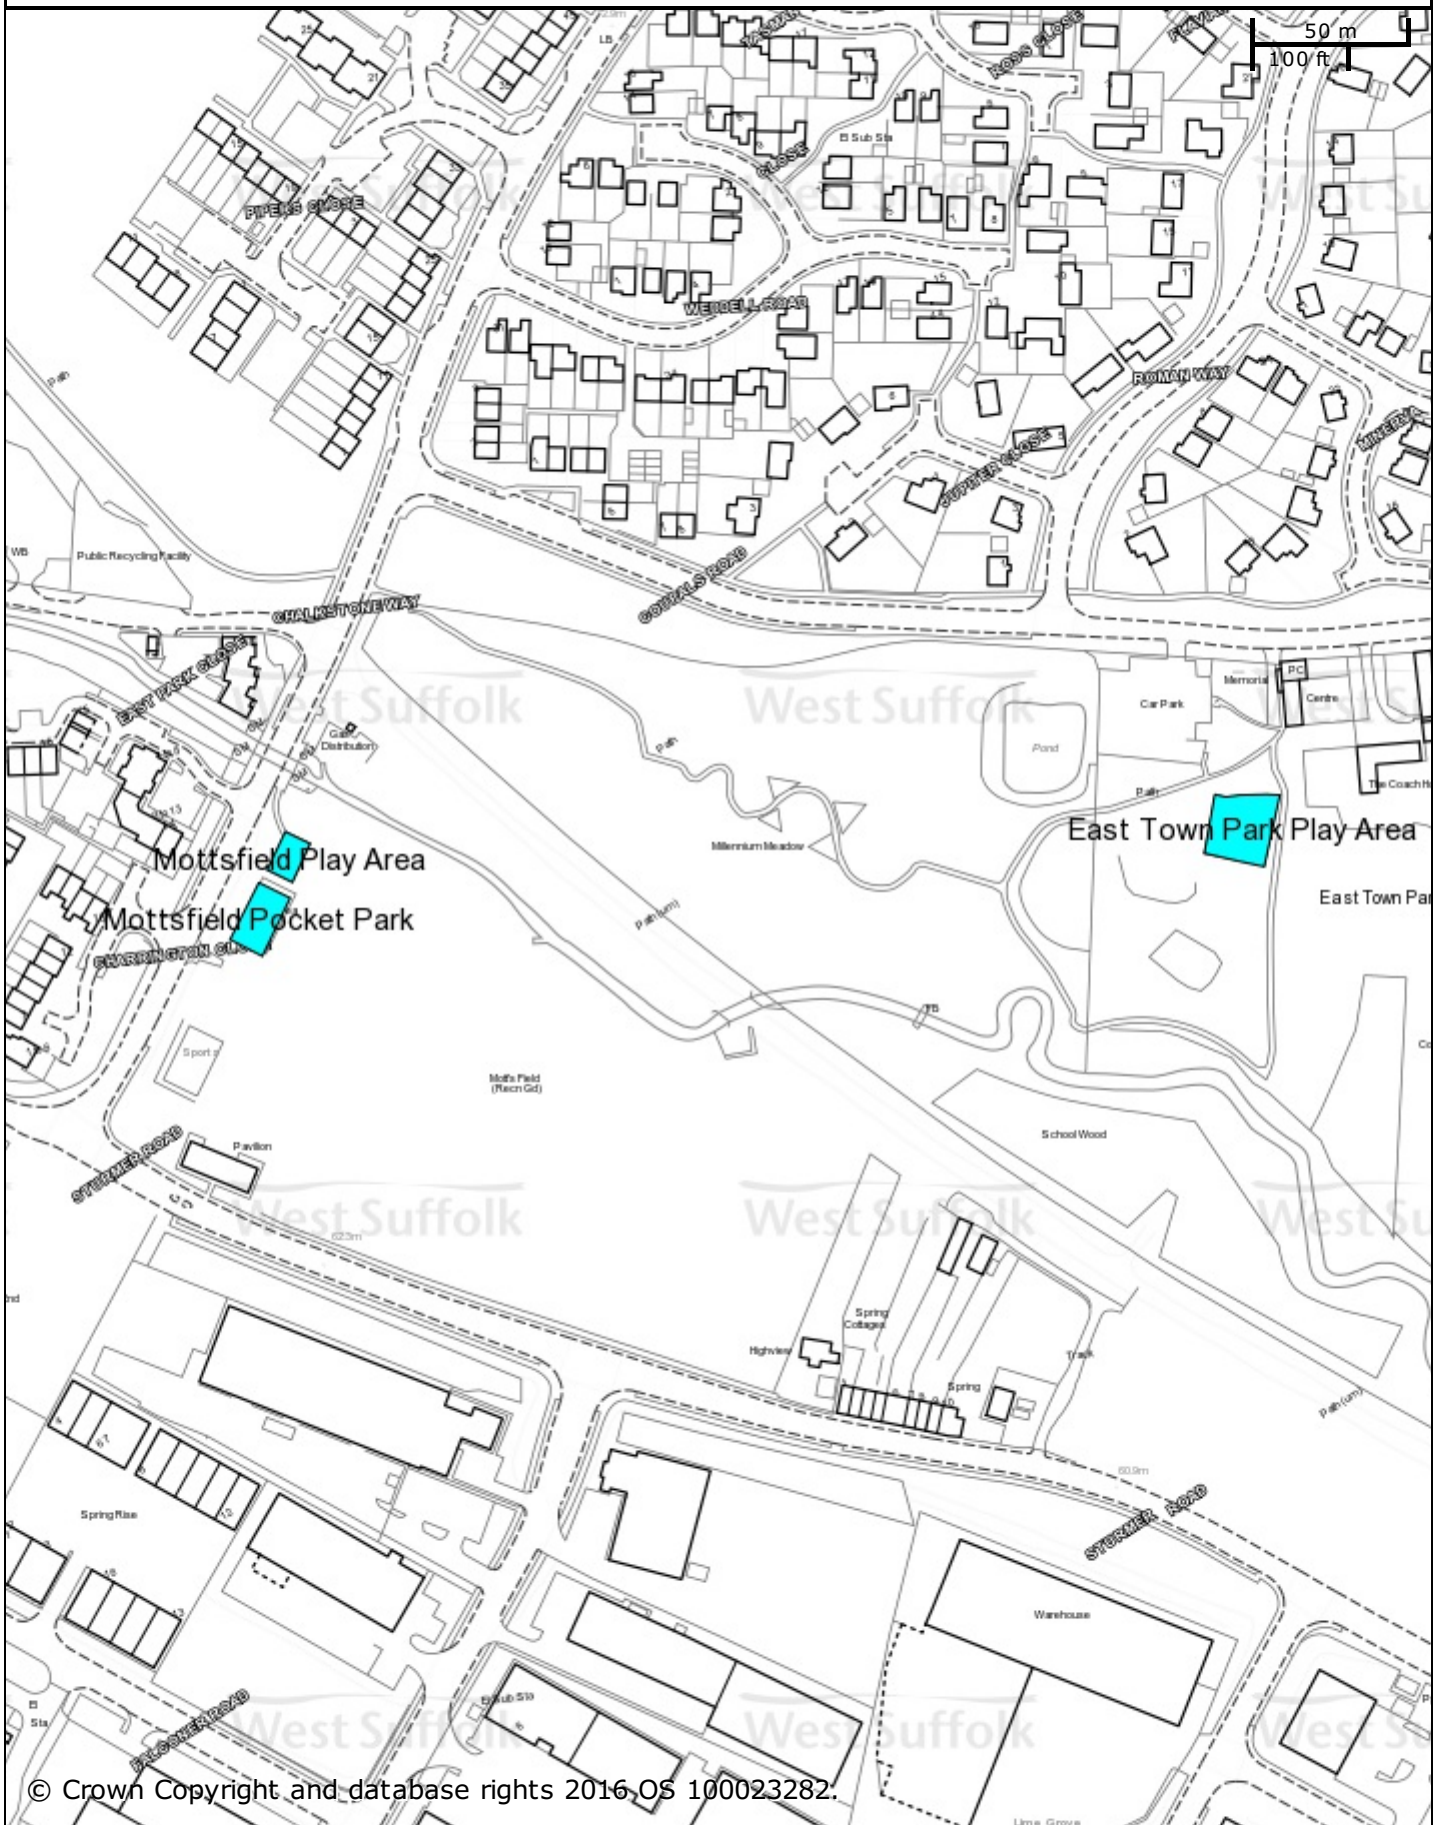

# East Town Park Play Areas and MUGA (including Mottsfeld)

© Crown Copyright and database rights 2016 OS 100023282.

St Edmundsbury BC  
Western Way  
Bury St Edmunds  
IP33 3YU  
01284 763233

Forest Heath & St Edmundsbury councils  
**West Suffolk**  
working together  
[www.westsuffolk.gov.uk](http://www.westsuffolk.gov.uk)

Forest Heath DC  
College Heath Road  
Mildenhall  
IP28 7EY  
01638 719000

Scale: 1:2500

Printed on: 9/9/2016 at 11:43 AM by rdavis

© Crown Copyright and database rights 2016  
OS 100023282/100019675.