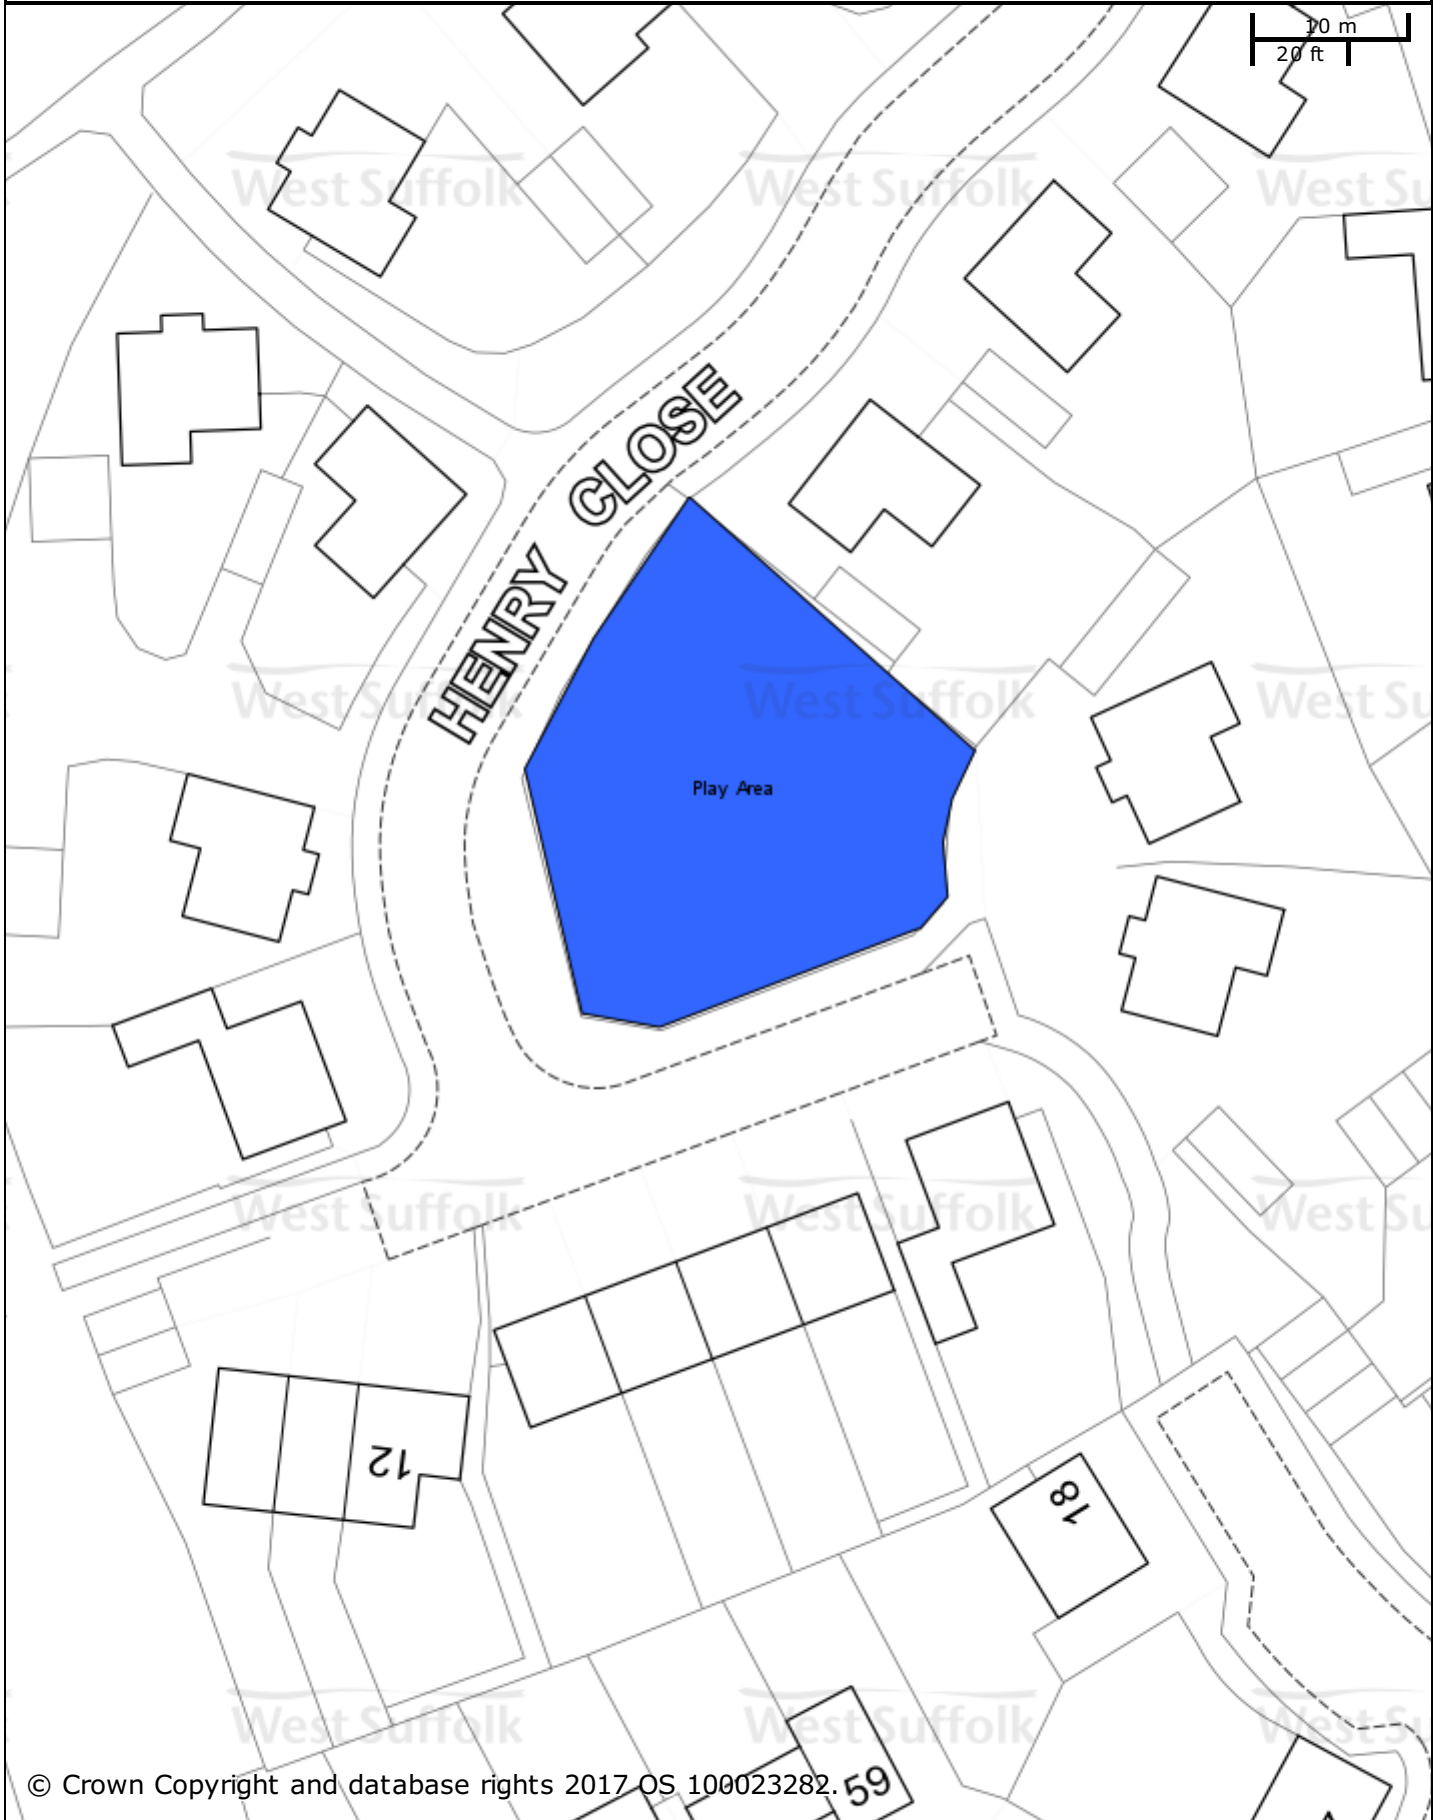

Henry Close Play Area

© Crown Copyright and database rights 2017 OS 100023282. 59

St Edmundsbury BC
Western Way
Bury St Edmunds
IP33 3YU
01284 763233

Forest Heath & St Edmundsbury councils
West Suffolk
working together
www.westsuffolk.gov.uk

Forest Heath DC
College Heath Road
Mildenhall
IP28 7EY
01638 719000

Scale: 1:500

Printed on: 20/9/2017 at 14:08 PM by dparker

© Crown Copyright and database rights 2017
OS 100023282/100019675.