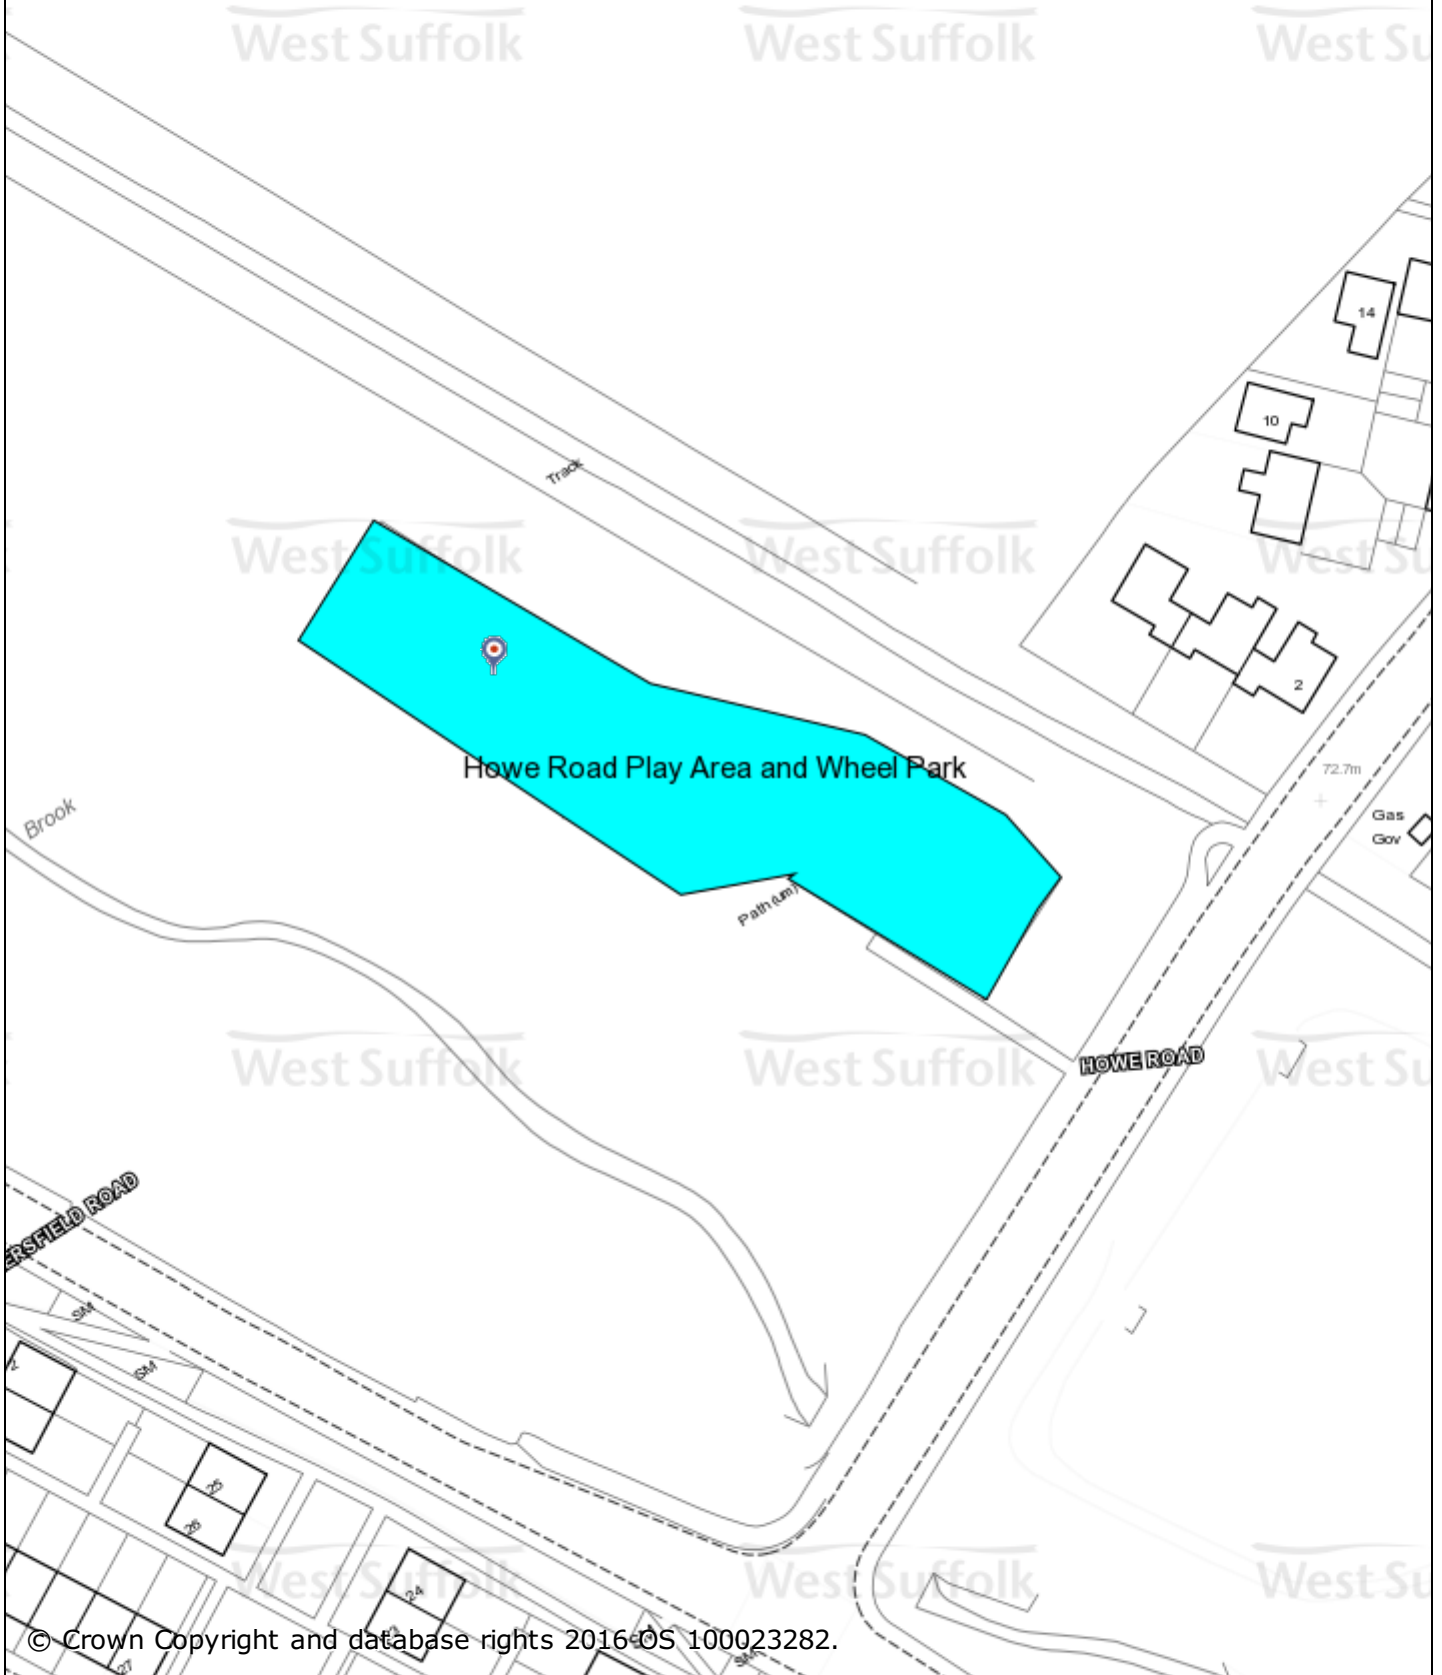

Howe Road Play Area and Wheel Park

10 m
50 ft

© Crown Copyright and database rights 2016 OS 100023282.

St Edmundsbury BC
Western Way
Bury St Edmunds
IP33 3YU
01284 763233

Forest Heath & St Edmundsbury councils
West Suffolk
working together
www.westsuffolk.gov.uk