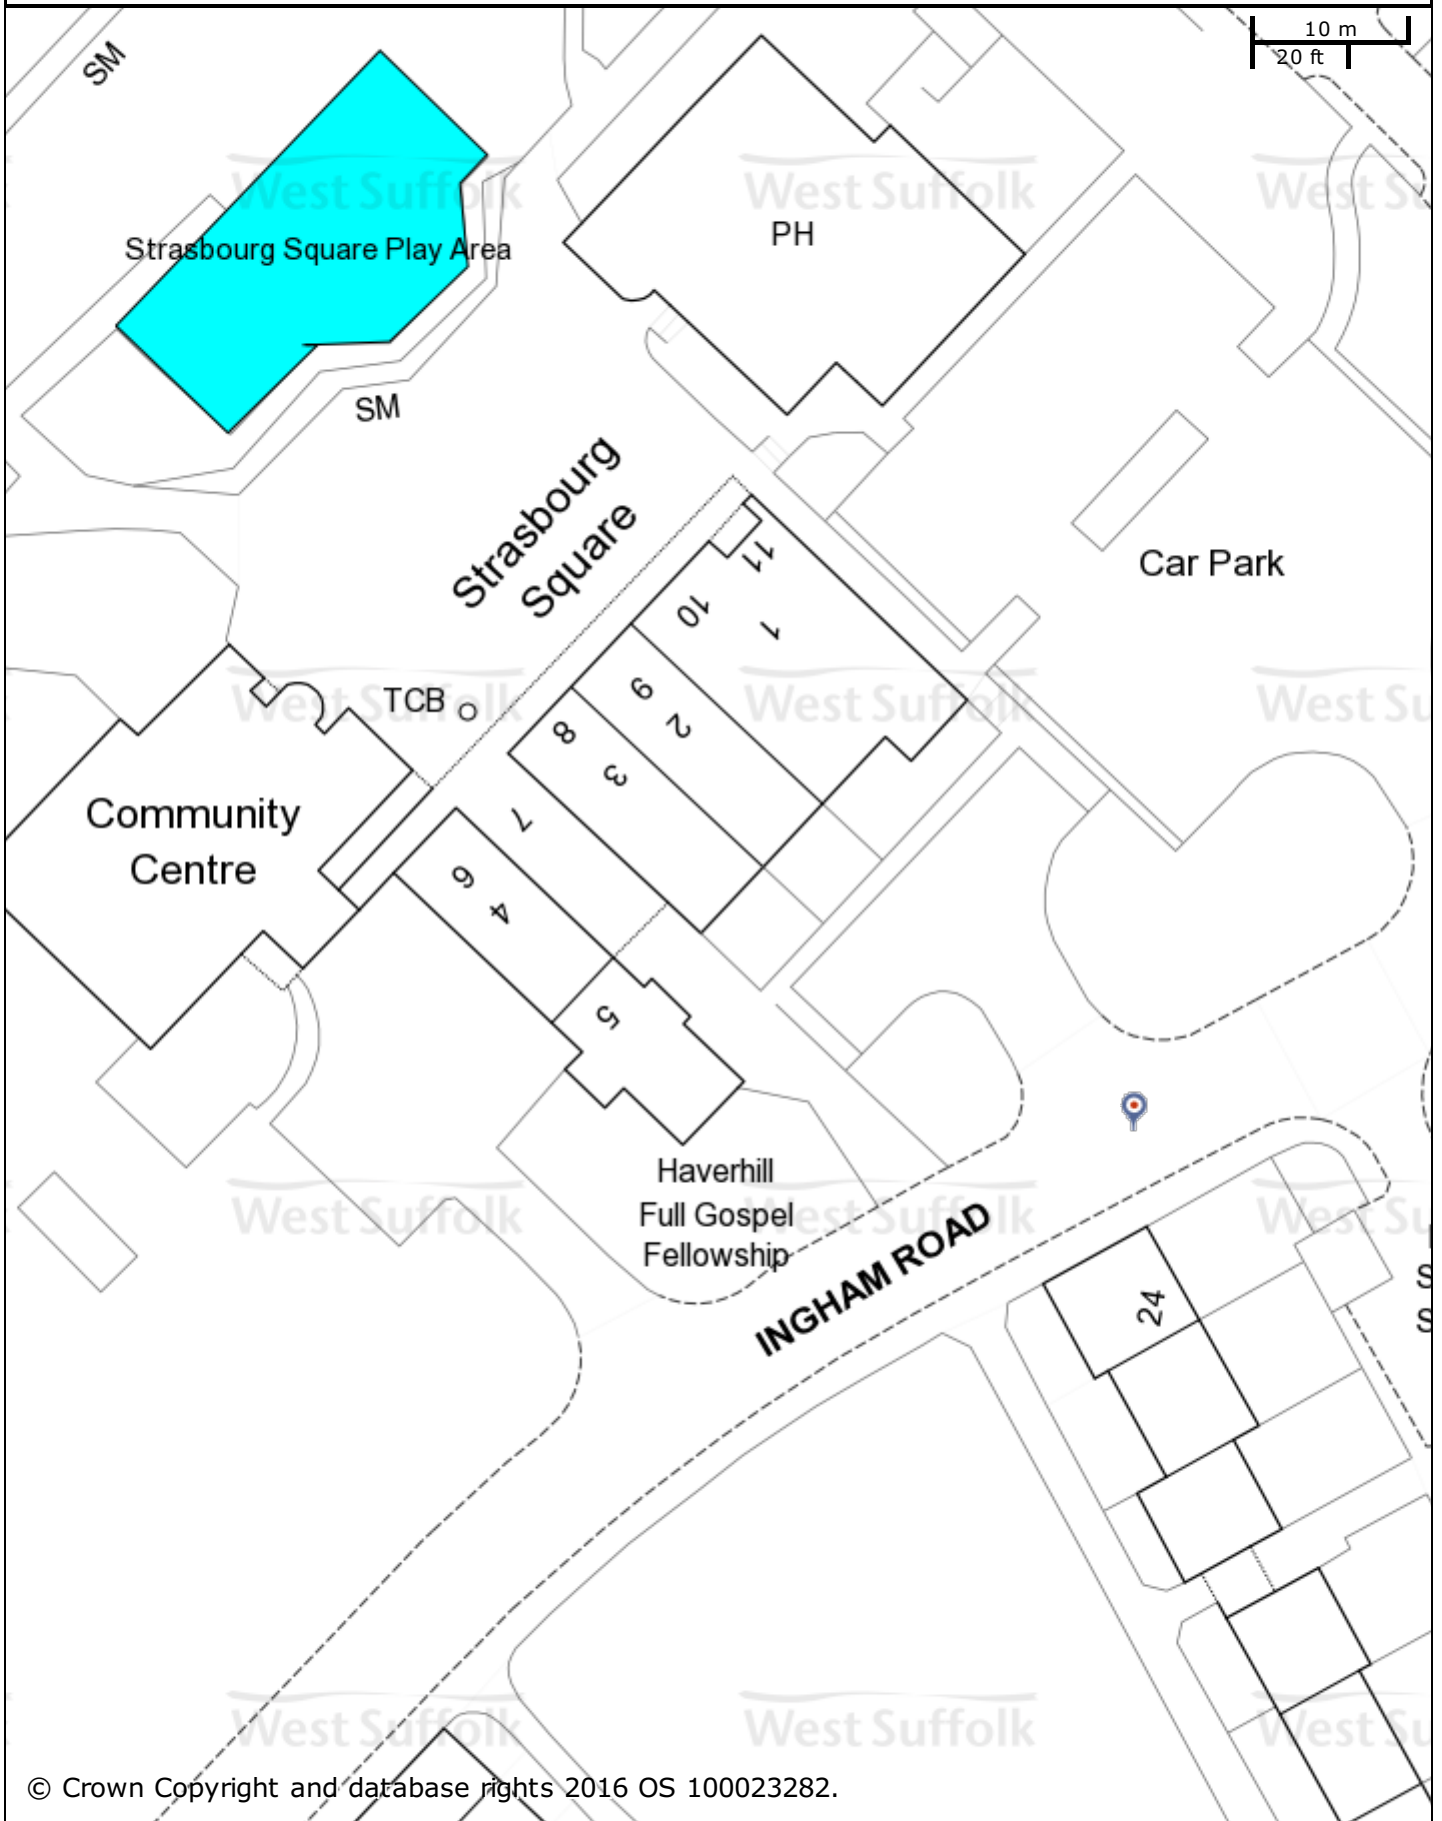

# Strasbourg Square Play Area

© Crown Copyright and database rights 2016 OS 100023282.

St Edmundsbury BC  
Western Way  
Bury St Edmunds  
IP33 3YU  
01284 763233

Forest Heath & St Edmundsbury councils  
**West Suffolk**  
working together  
www.westsuffolk.gov.uk

Forest Heath DC  
College Heath Road  
Mildenhall  
IP28 7EY  
01638 719000

Scale: 1:500

Printed on: 21/4/2016 at 16:18 PM by rdavis

© Crown Copyright and database rights 2016  
OS 100023282/100019675.