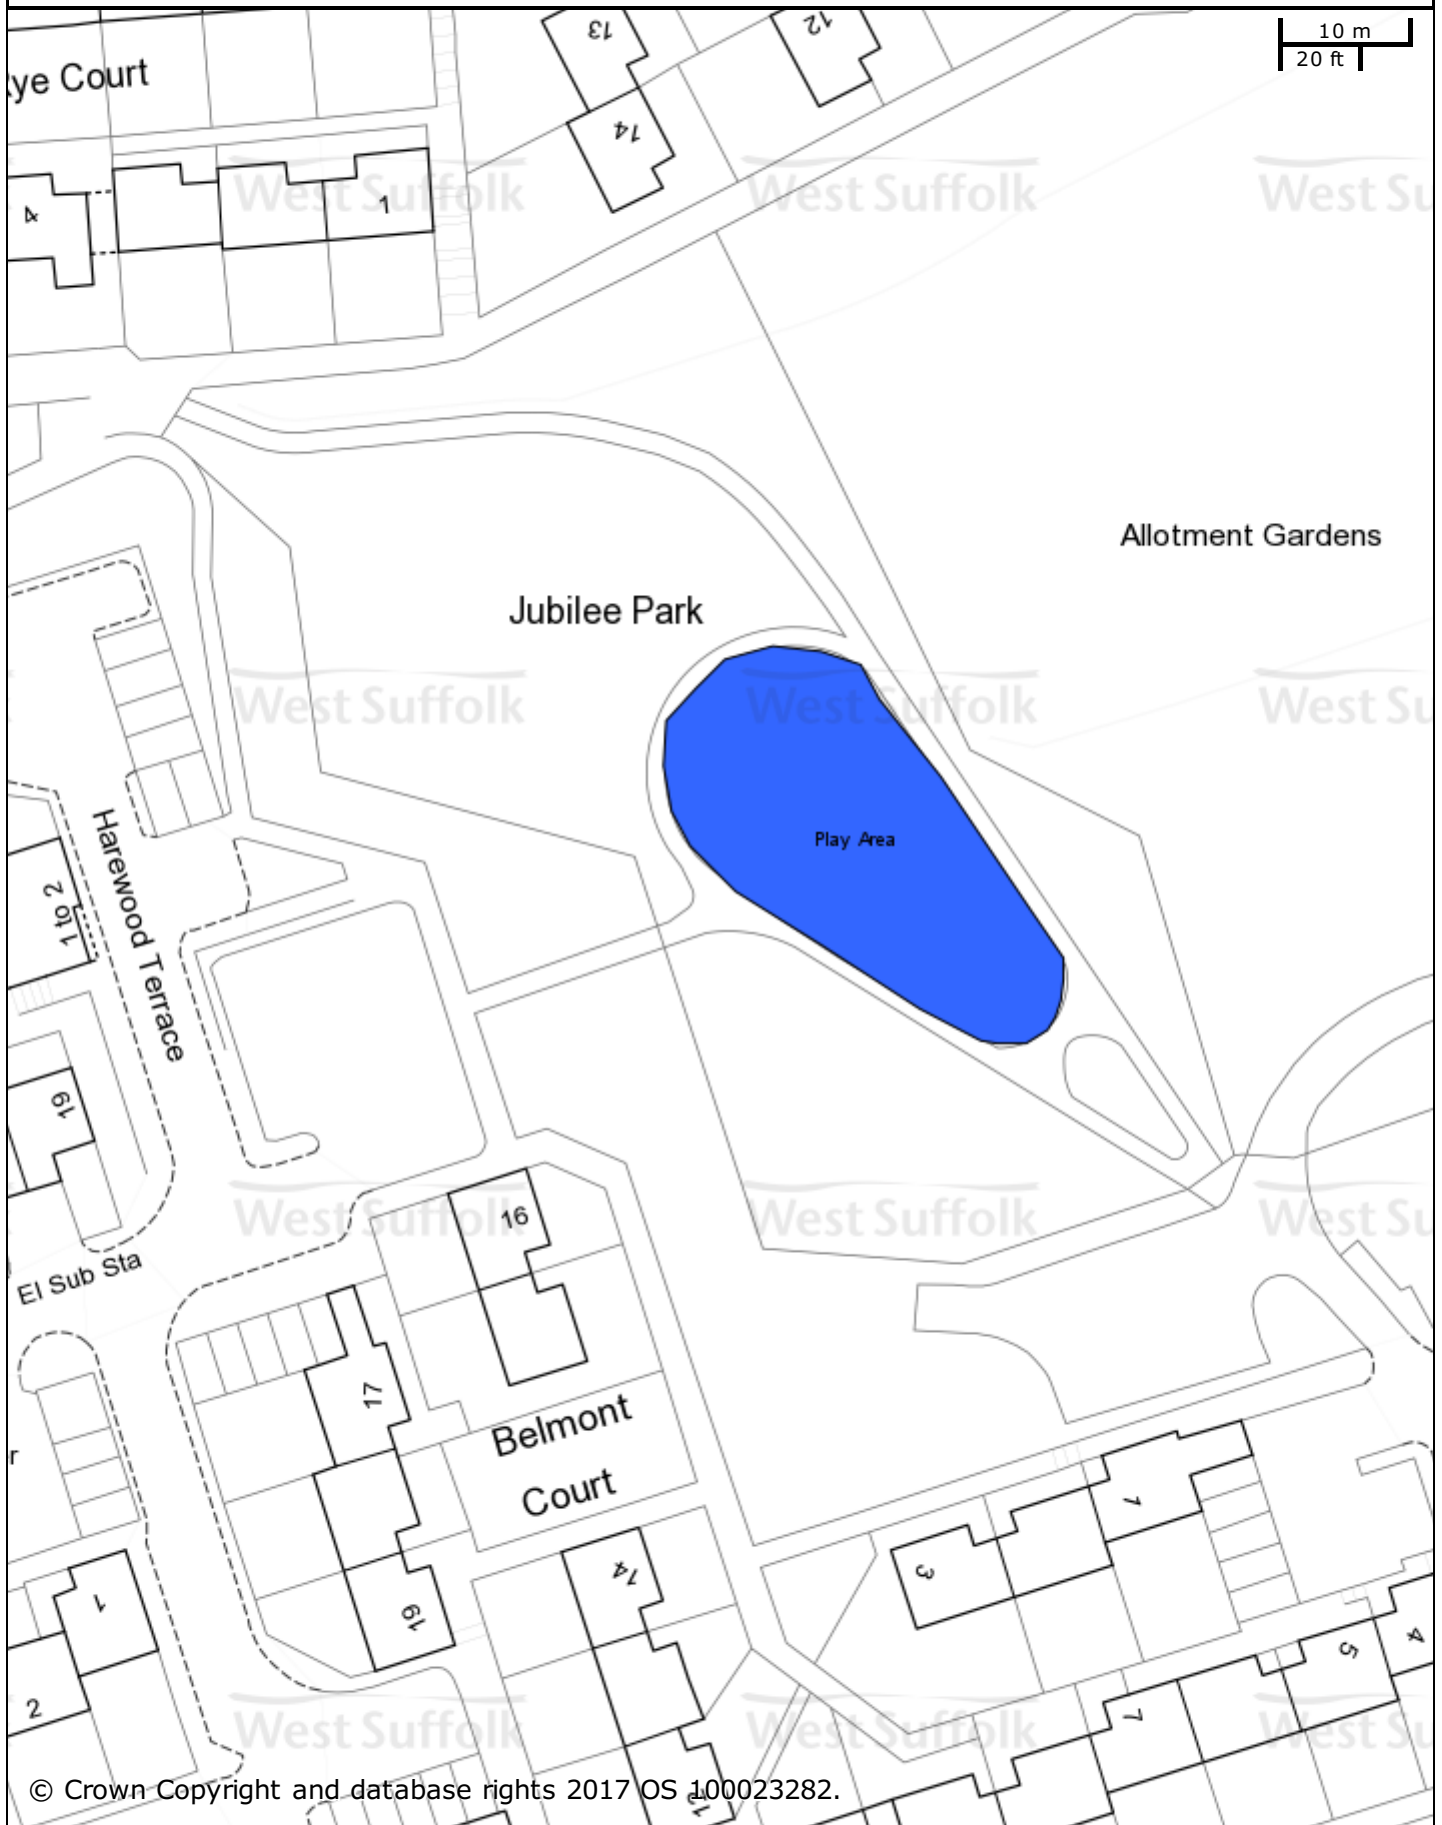

# Jubilee Park

© Crown Copyright and database rights 2017 OS 100023282.

St Edmundsbury BC  
Western Way  
Bury St Edmunds  
IP33 3YU  
01284 763233

Forest Heath & St Edmundsbury councils  
**West Suffolk**  
working together  
[www.westsuffolk.gov.uk](http://www.westsuffolk.gov.uk)

Forest Heath DC  
College Heath Road  
Mildenhall  
IP28 7EY  
01638 719000

Scale: 1:600

Printed on: 13/9/2017 at 19:09 PM by dparker

© Crown Copyright and database rights 2017  
OS 100023282/100019675.