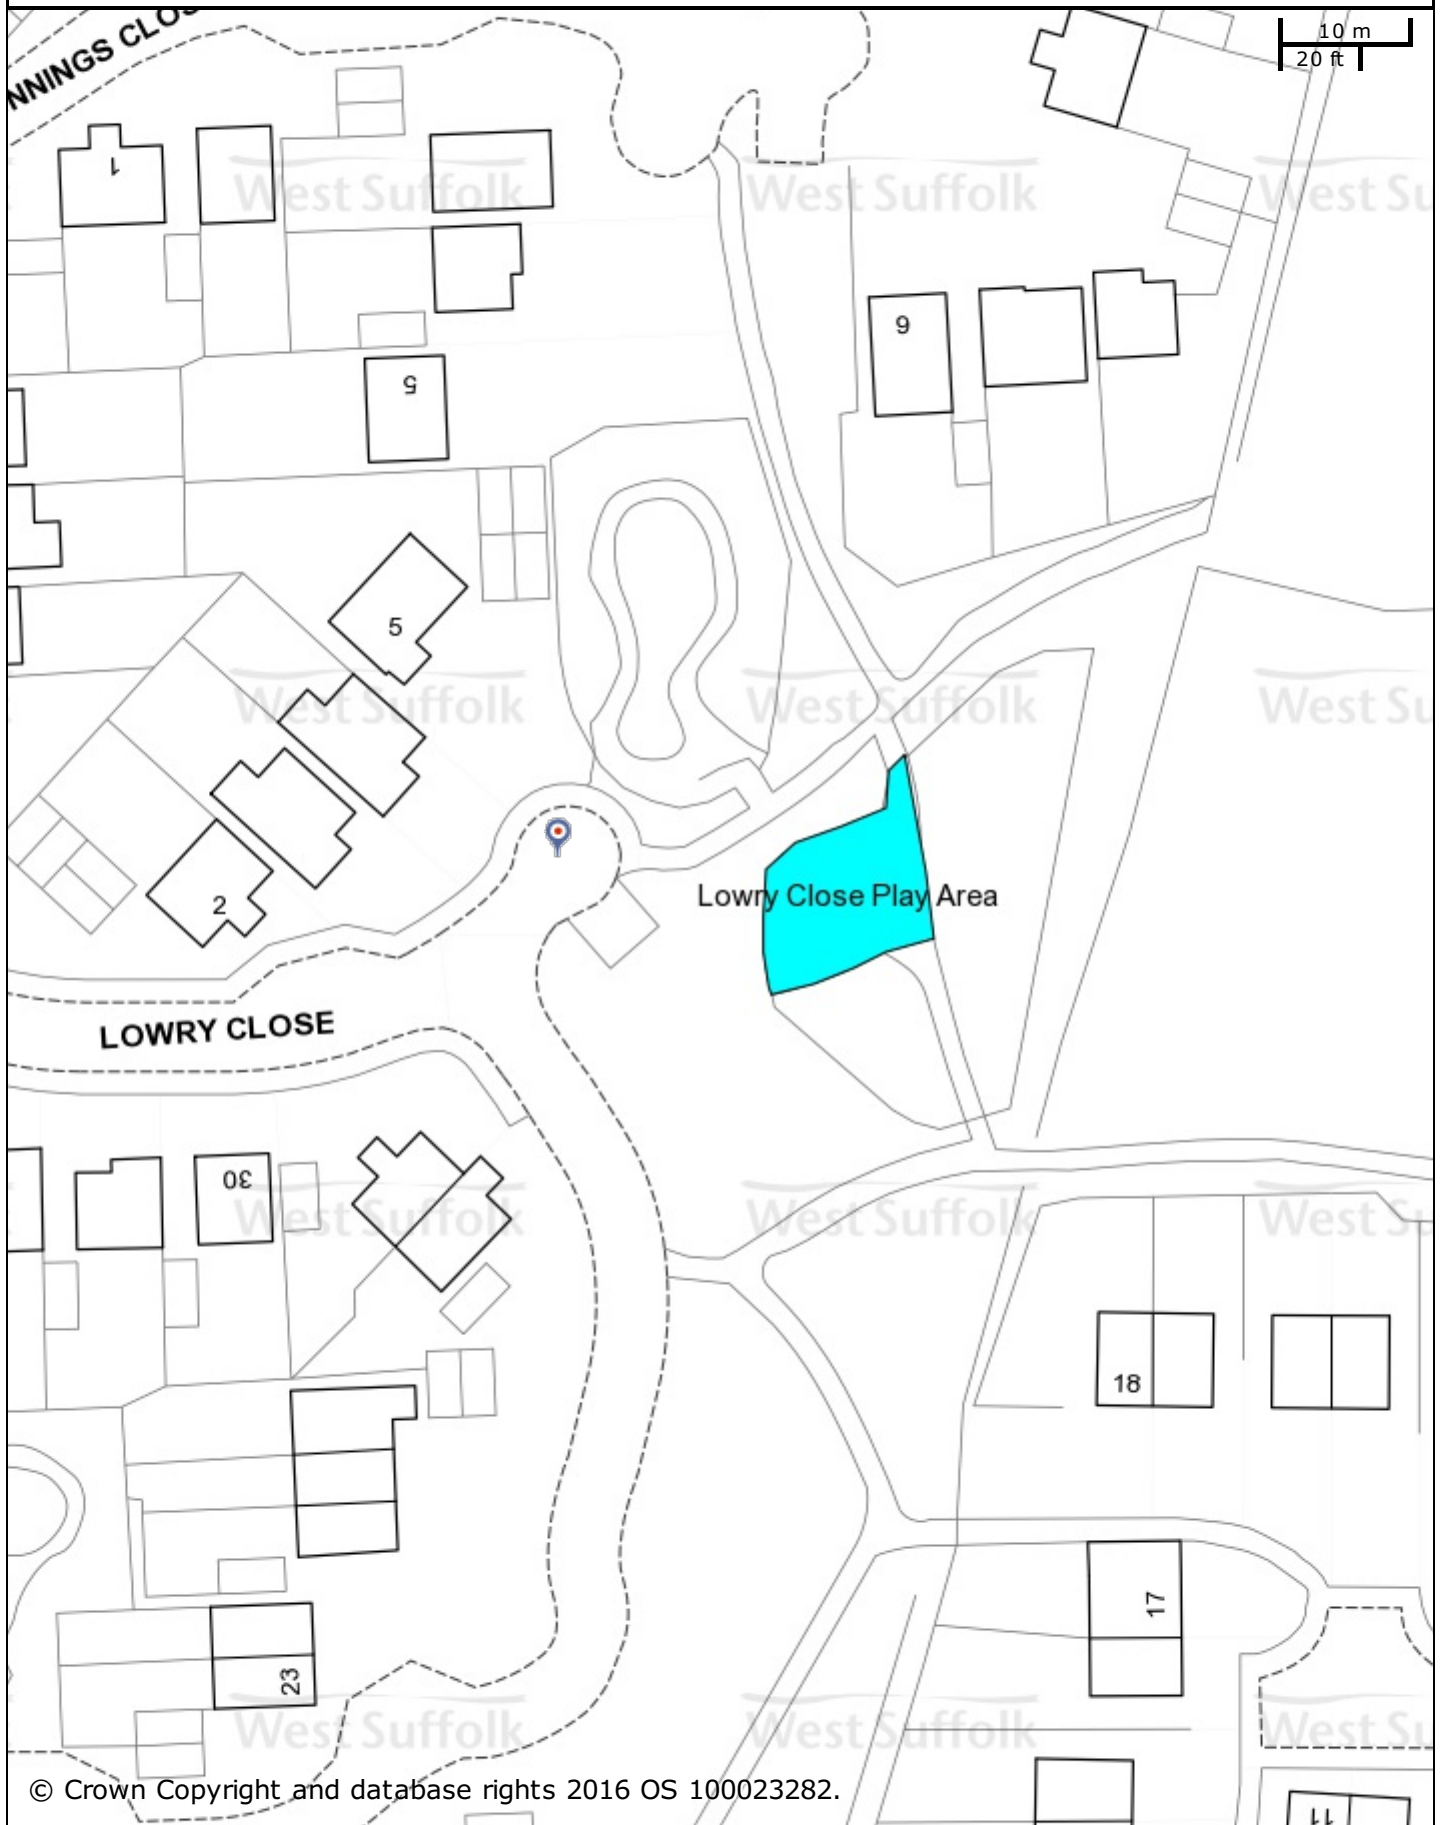

Lowry Close Play Area

© Crown Copyright and database rights 2016 OS 100023282.

St Edmundsbury BC
Western Way
Bury St Edmunds
IP33 3YU
01284 763233

Forest Heath & St Edmundsbury councils
West Suffolk
working together
www.westsuffolk.gov.uk

Forest Heath DC
College Heath Road
Mildenhall
IP28 7EY
01638 719000

Scale: 1:600

Printed on: 21/4/2016 at 15:43 PM by rdavis

© Crown Copyright and database rights 2016
OS 100023282/100019675.