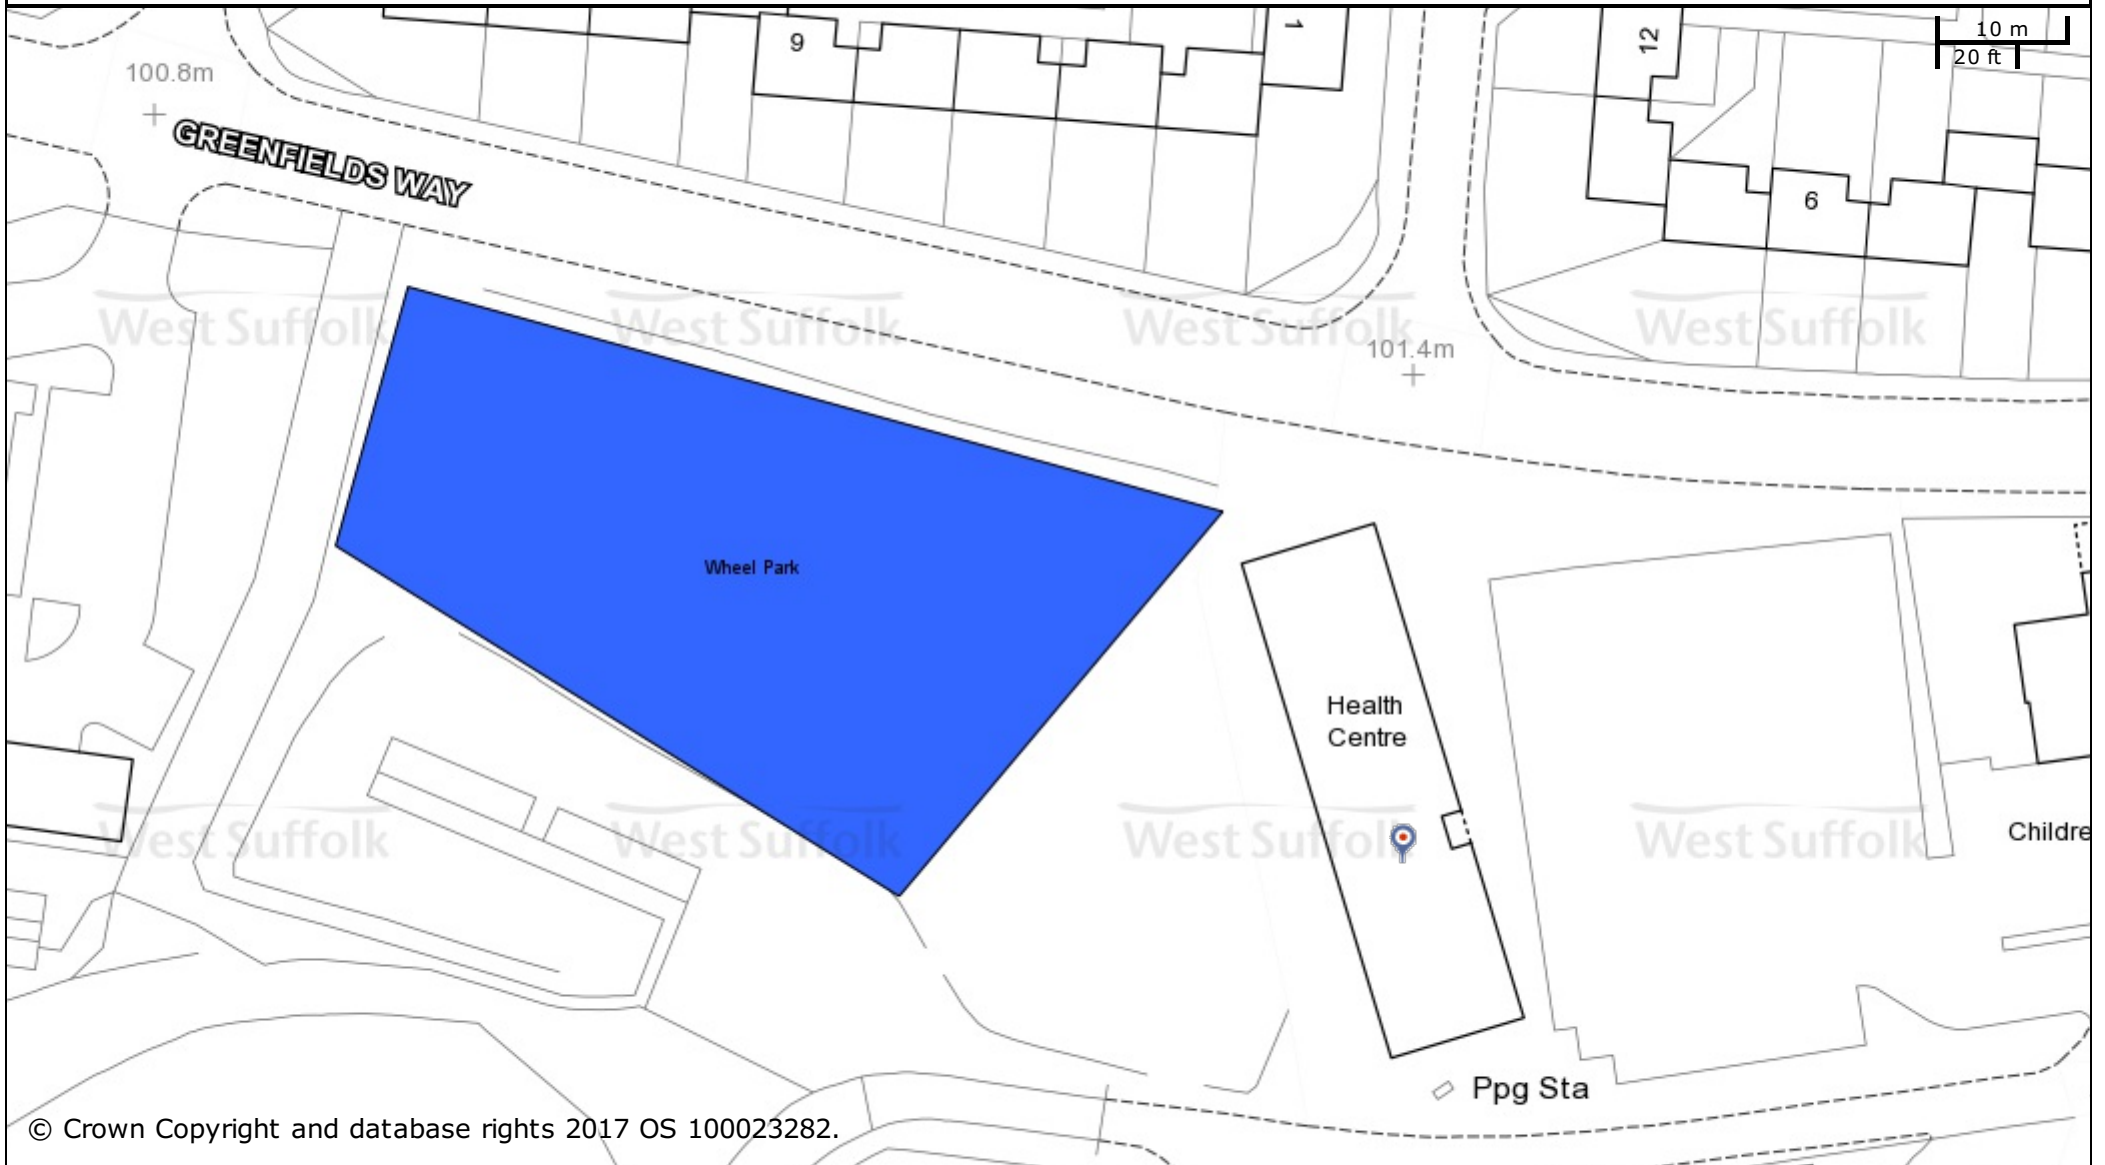

# Puddlebrook Playing Fields - Wheel Park

© Crown Copyright and database rights 2017 OS 100023282.

St Edmundsbury BC  
Western Way  
Bury St Edmunds  
IP33 3YU  
01284 763233

Forest Heath & St Edmundsbury councils  
**West Suffolk**  
working together  
[www.westsuffolk.gov.uk](http://www.westsuffolk.gov.uk)

Forest Heath DC  
College Heath Road  
Mildenhall  
IP28 7EY  
01638 719000

Scale: 1:600

Printed on: 18/9/2017 at 22:58 PM by dparker

© Crown Copyright and database rights 2017  
OS 100023282/100019675.