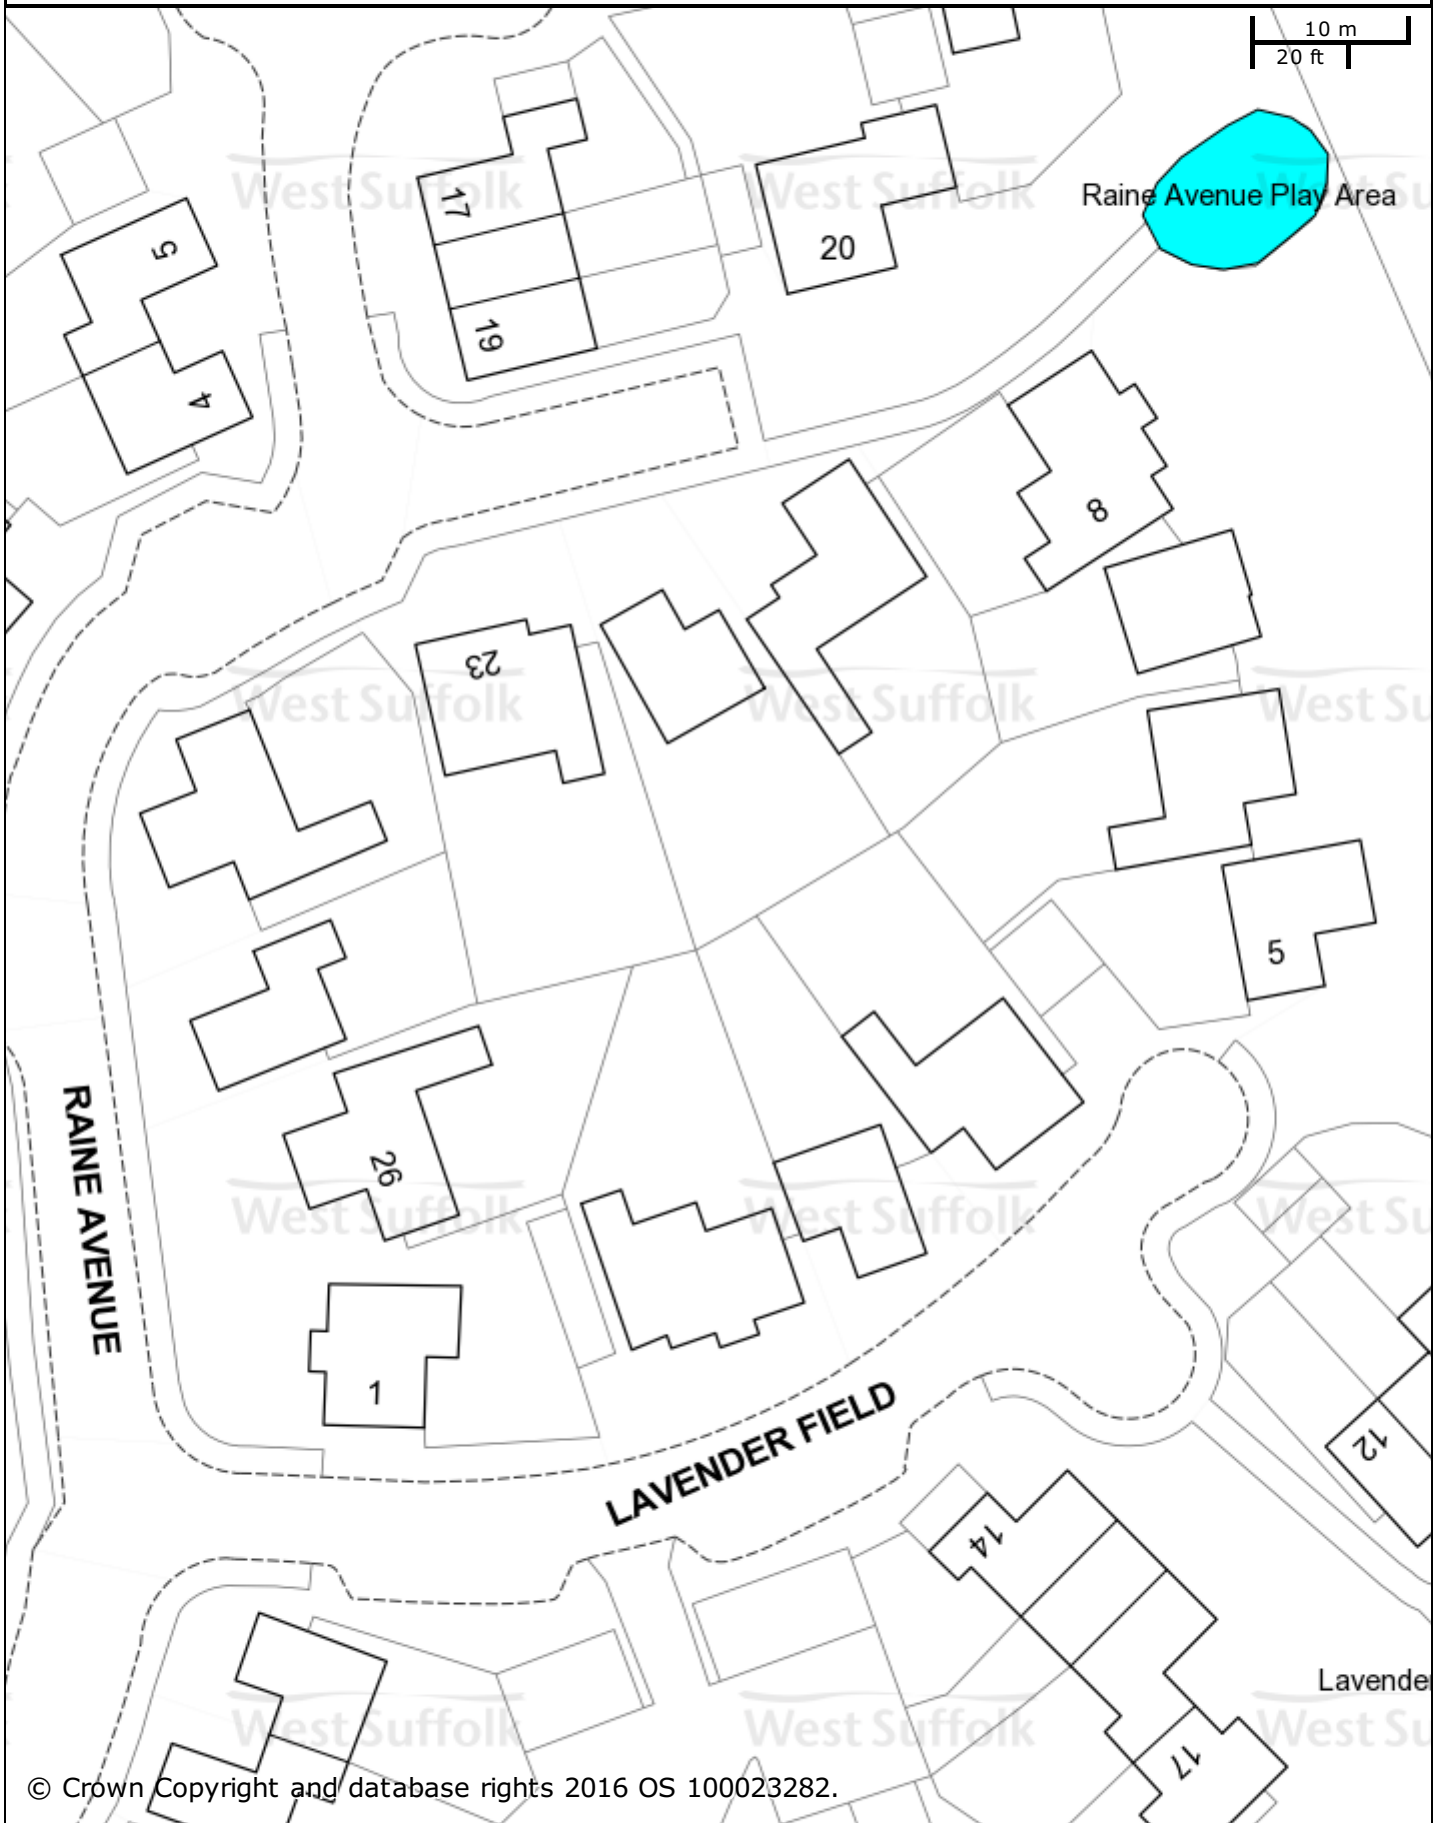

Raine Avenue Play Area

© Crown Copyright and database rights 2016 OS 100023282.

St Edmundsbury BC
Western Way
Bury St Edmunds
IP33 3YU
01284 763233

Forest Heath & St Edmundsbury councils
West Suffolk
working together
www.westsuffolk.gov.uk

Forest Heath DC
College Heath Road
Mildenhall
IP28 7EY
01638 719000

Scale: 1:500

Printed on: 21/4/2016 at 16:13 PM by rdavis

© Crown Copyright and database rights 2016
OS 100023282/100019675.