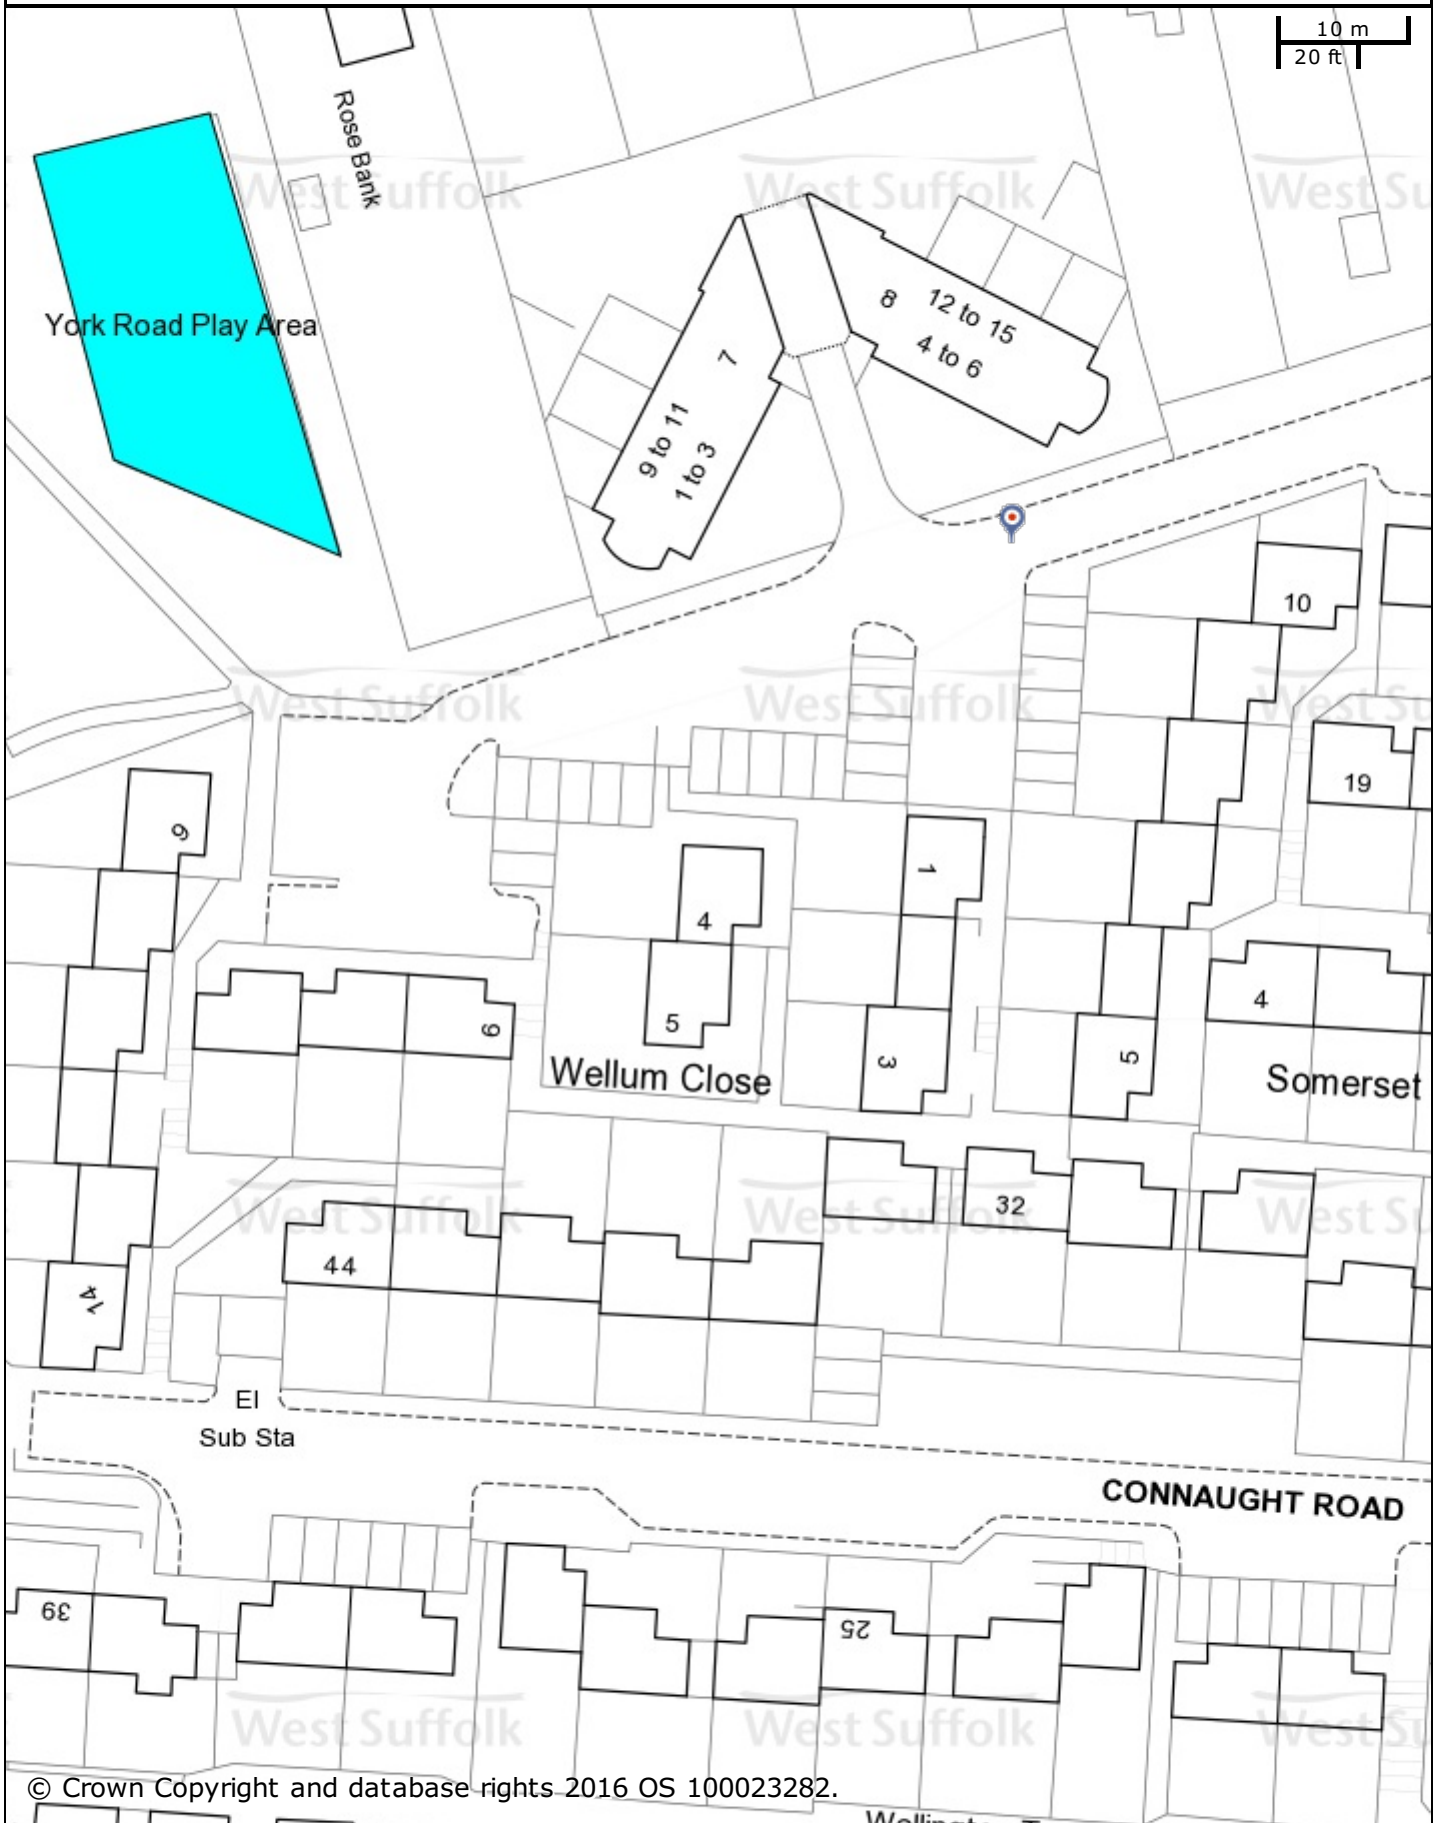

York Road Play Area

© Crown Copyright and database rights 2016 OS 100023282.

St Edmundsbury BC
Western Way
Bury St Edmunds
IP33 3YU
01284 763233

Forest Heath & St Edmundsbury councils
West Suffolk
working together
www.westsuffolk.gov.uk

Forest Heath DC
College Heath Road
Mildenhall
IP28 7EY
01638 719000

Scale: 1:600

Printed on: 21/4/2016 at 16:34 PM by rdavis

© Crown Copyright and database rights 2016
OS 100023282/100019675.