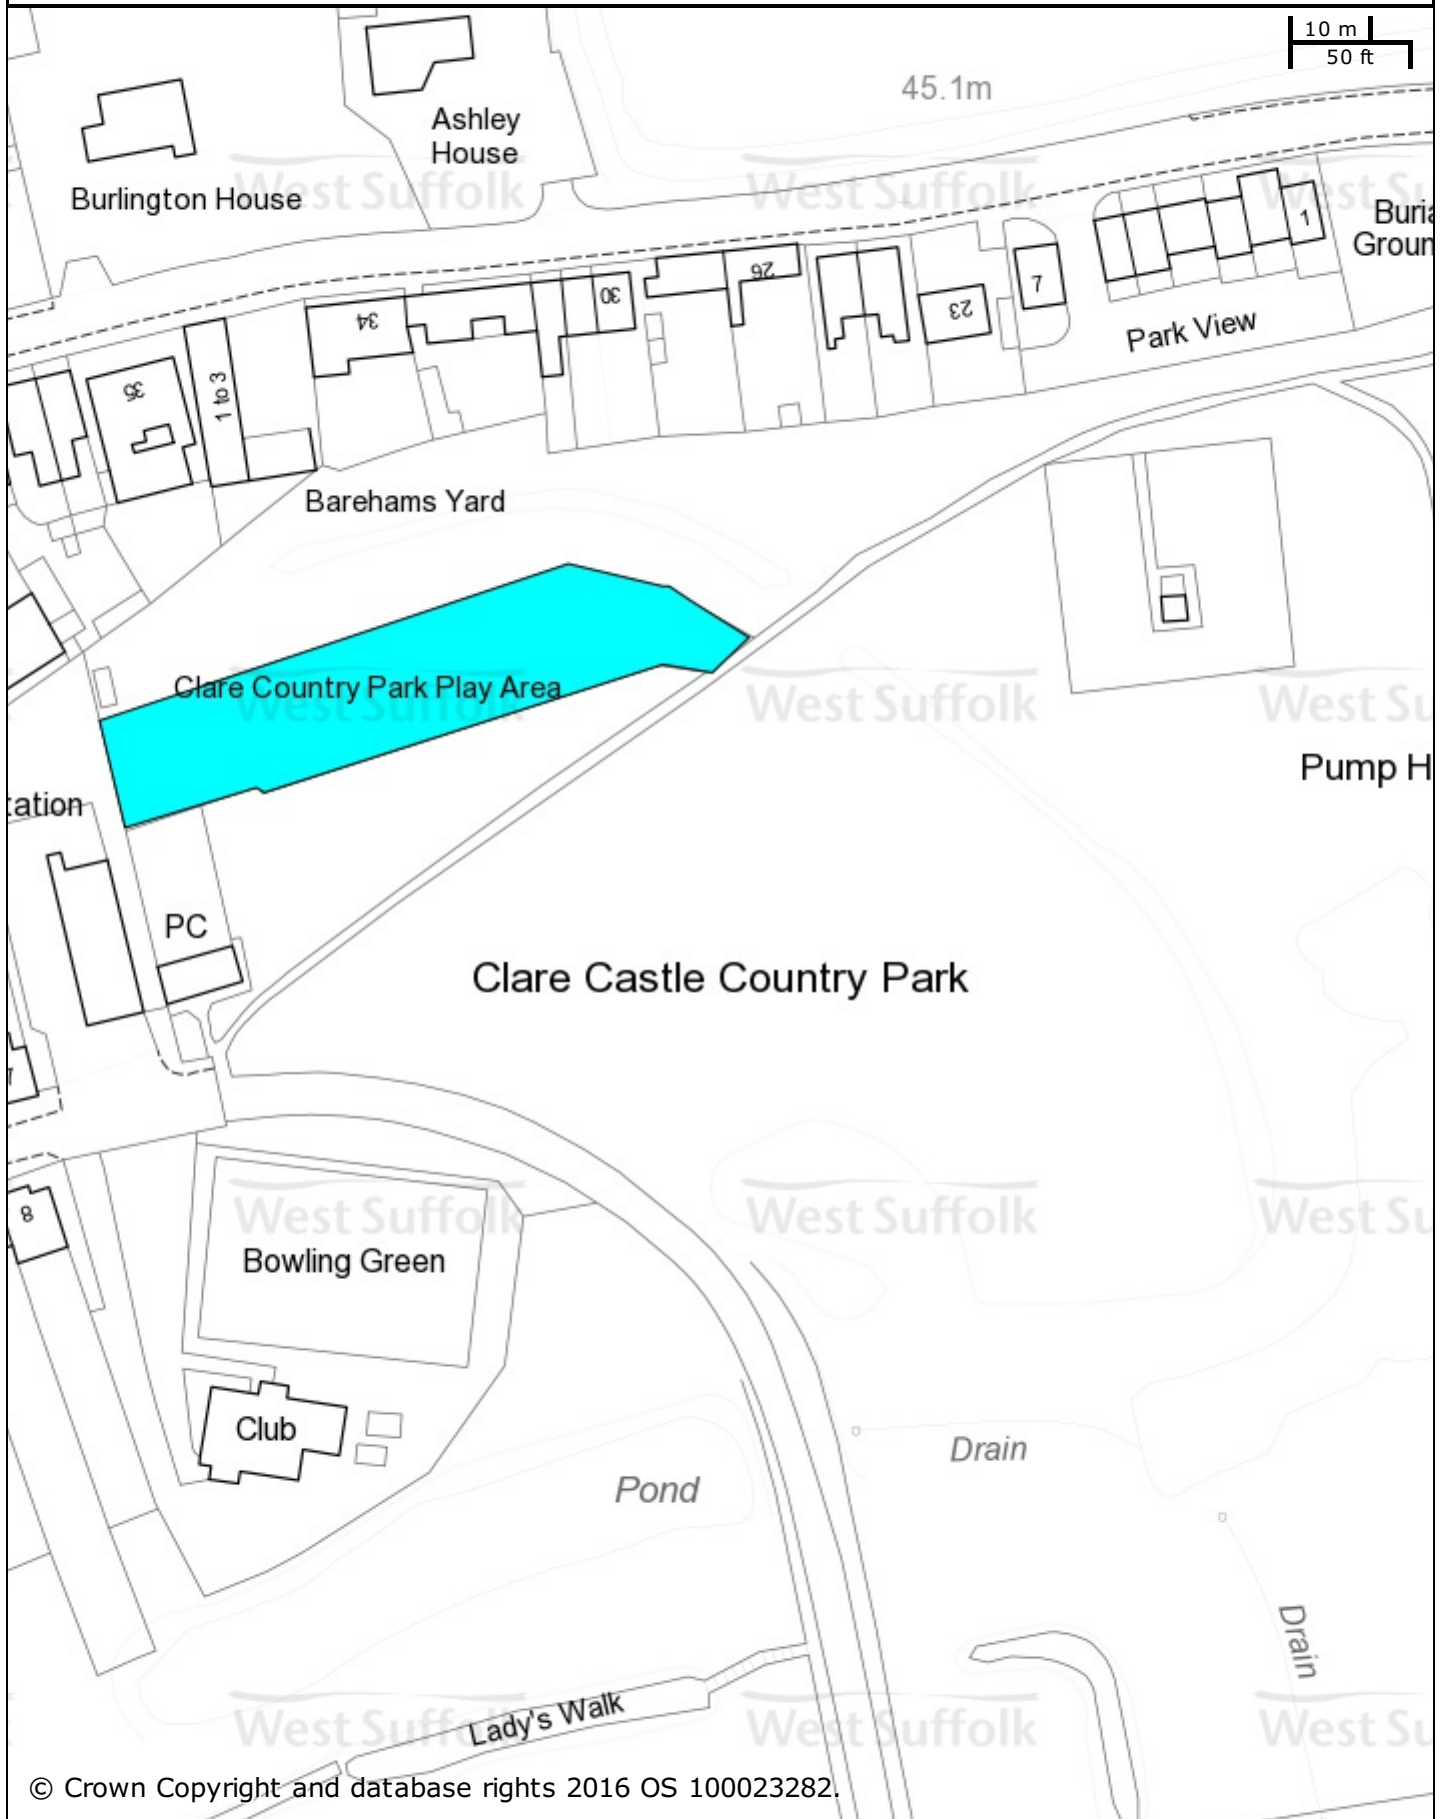

Clare Country Park Play Area

© Crown Copyright and database rights 2016 OS 100023282.

St Edmundsbury BC
Western Way
Bury St Edmunds
IP33 3YU
01284 763233

Forest Heath & St Edmundsbury councils
West Suffolk
working together
www.westsuffolk.gov.uk

Forest Heath DC
College Heath Road
Mildenhall
IP28 7EY
01638 719000

Scale: 1:1000

Printed on: 21/4/2016 at 16:58 PM by rdavis

© Crown Copyright and database rights 2016
OS 100023282/100019675.