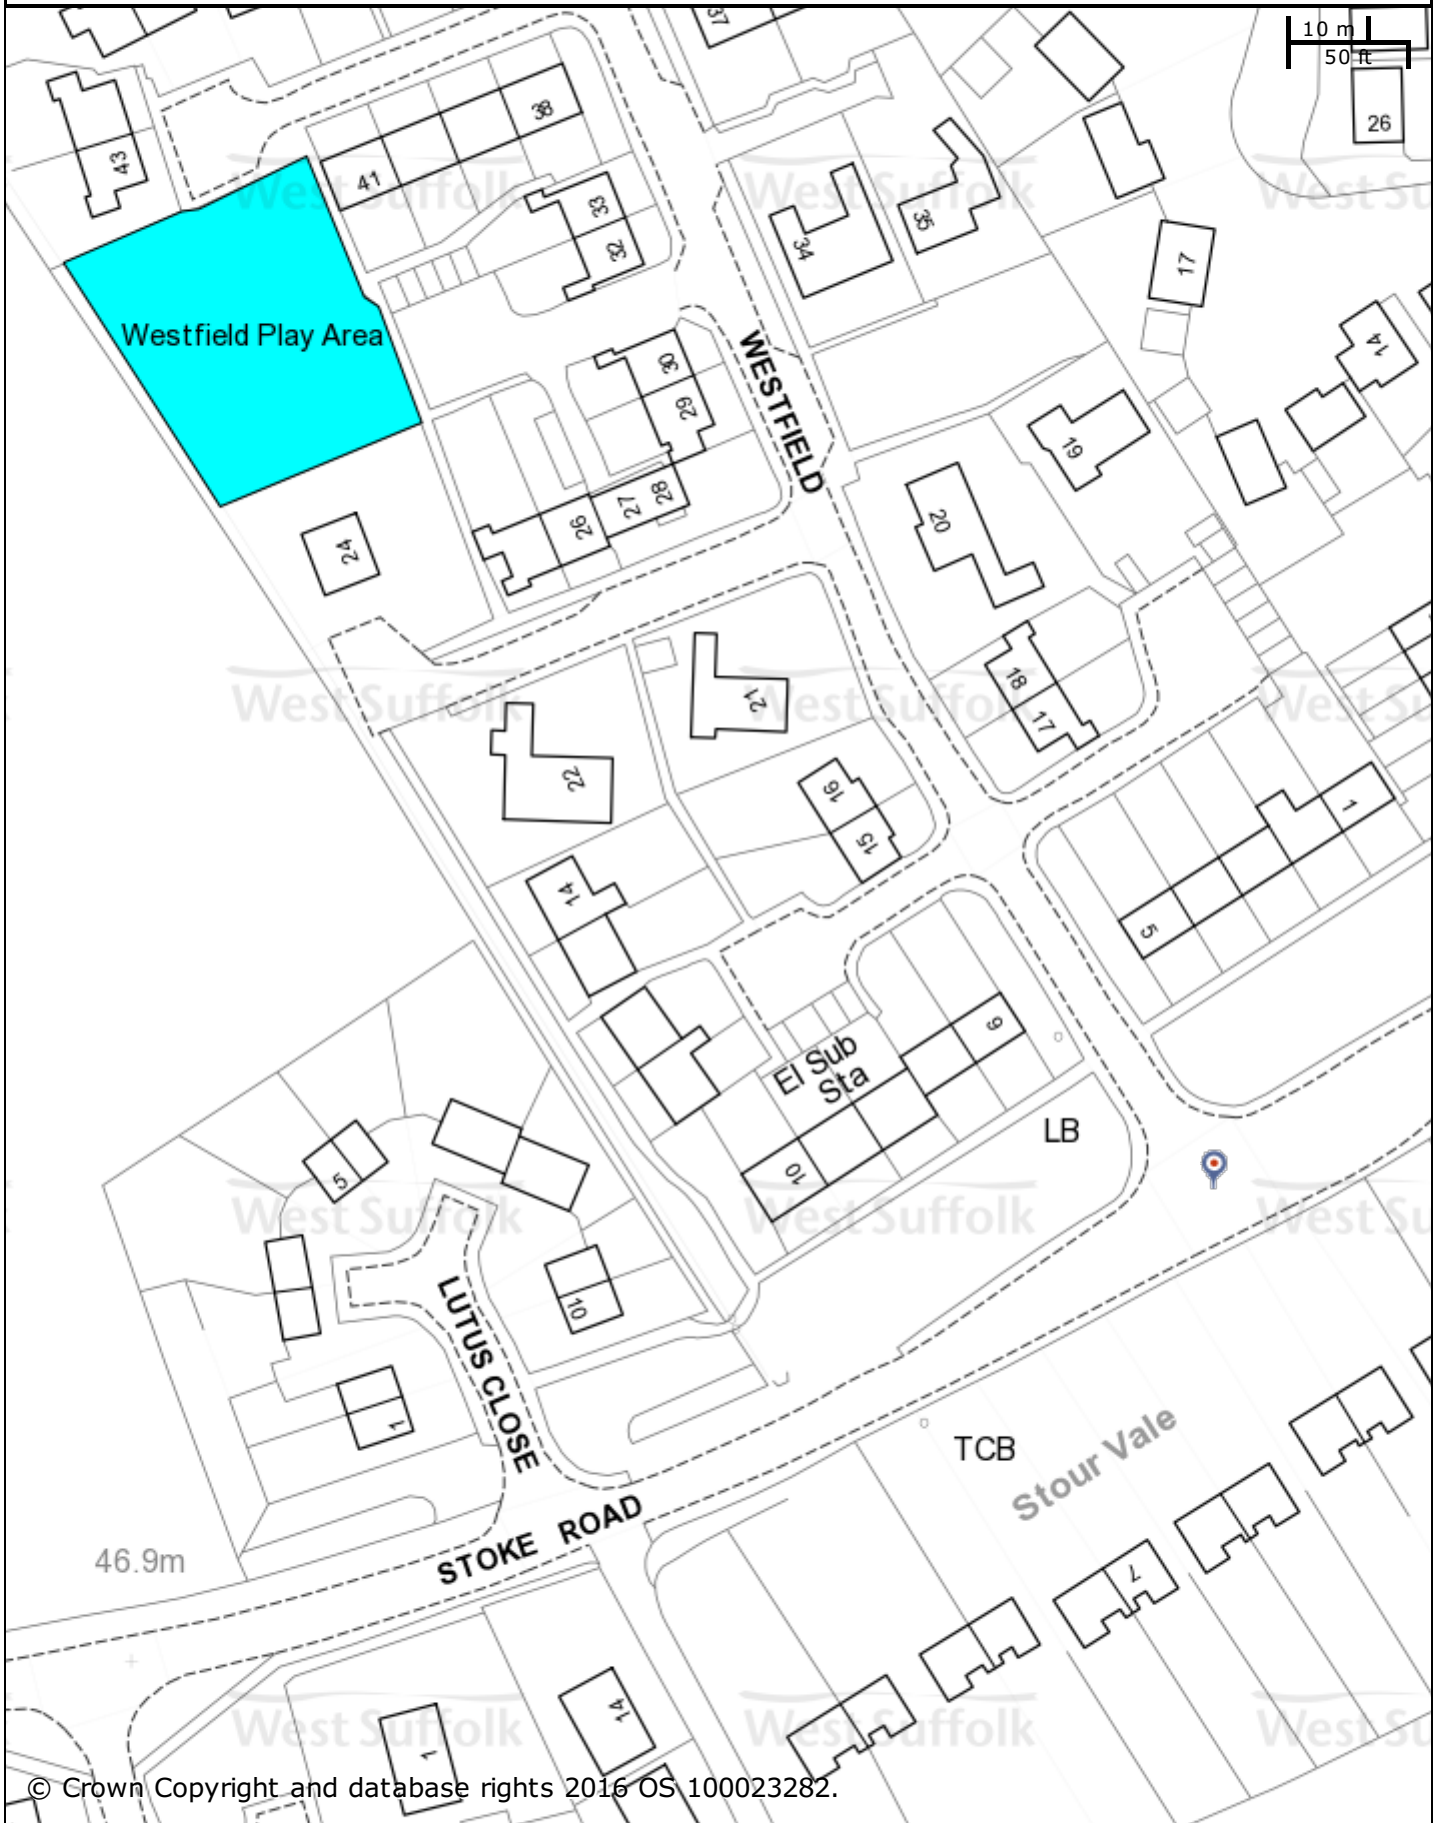

Westfield Play Area

© Crown Copyright and database rights 2016 OS 100023282.

St Edmundsbury BC
Western Way
Bury St Edmunds
IP33 3YU
01284 763233

Forest Heath & St Edmundsbury councils
West Suffolk
working together
www.westsuffolk.gov.uk

Forest Heath DC
College Heath Road
Mildenhall
IP28 7EY
01638 719000

Scale: 1:1000

Printed on: 21/4/2016 at 16:47 PM by rdavis

© Crown Copyright and database rights 2016
OS 100023282/100019675.