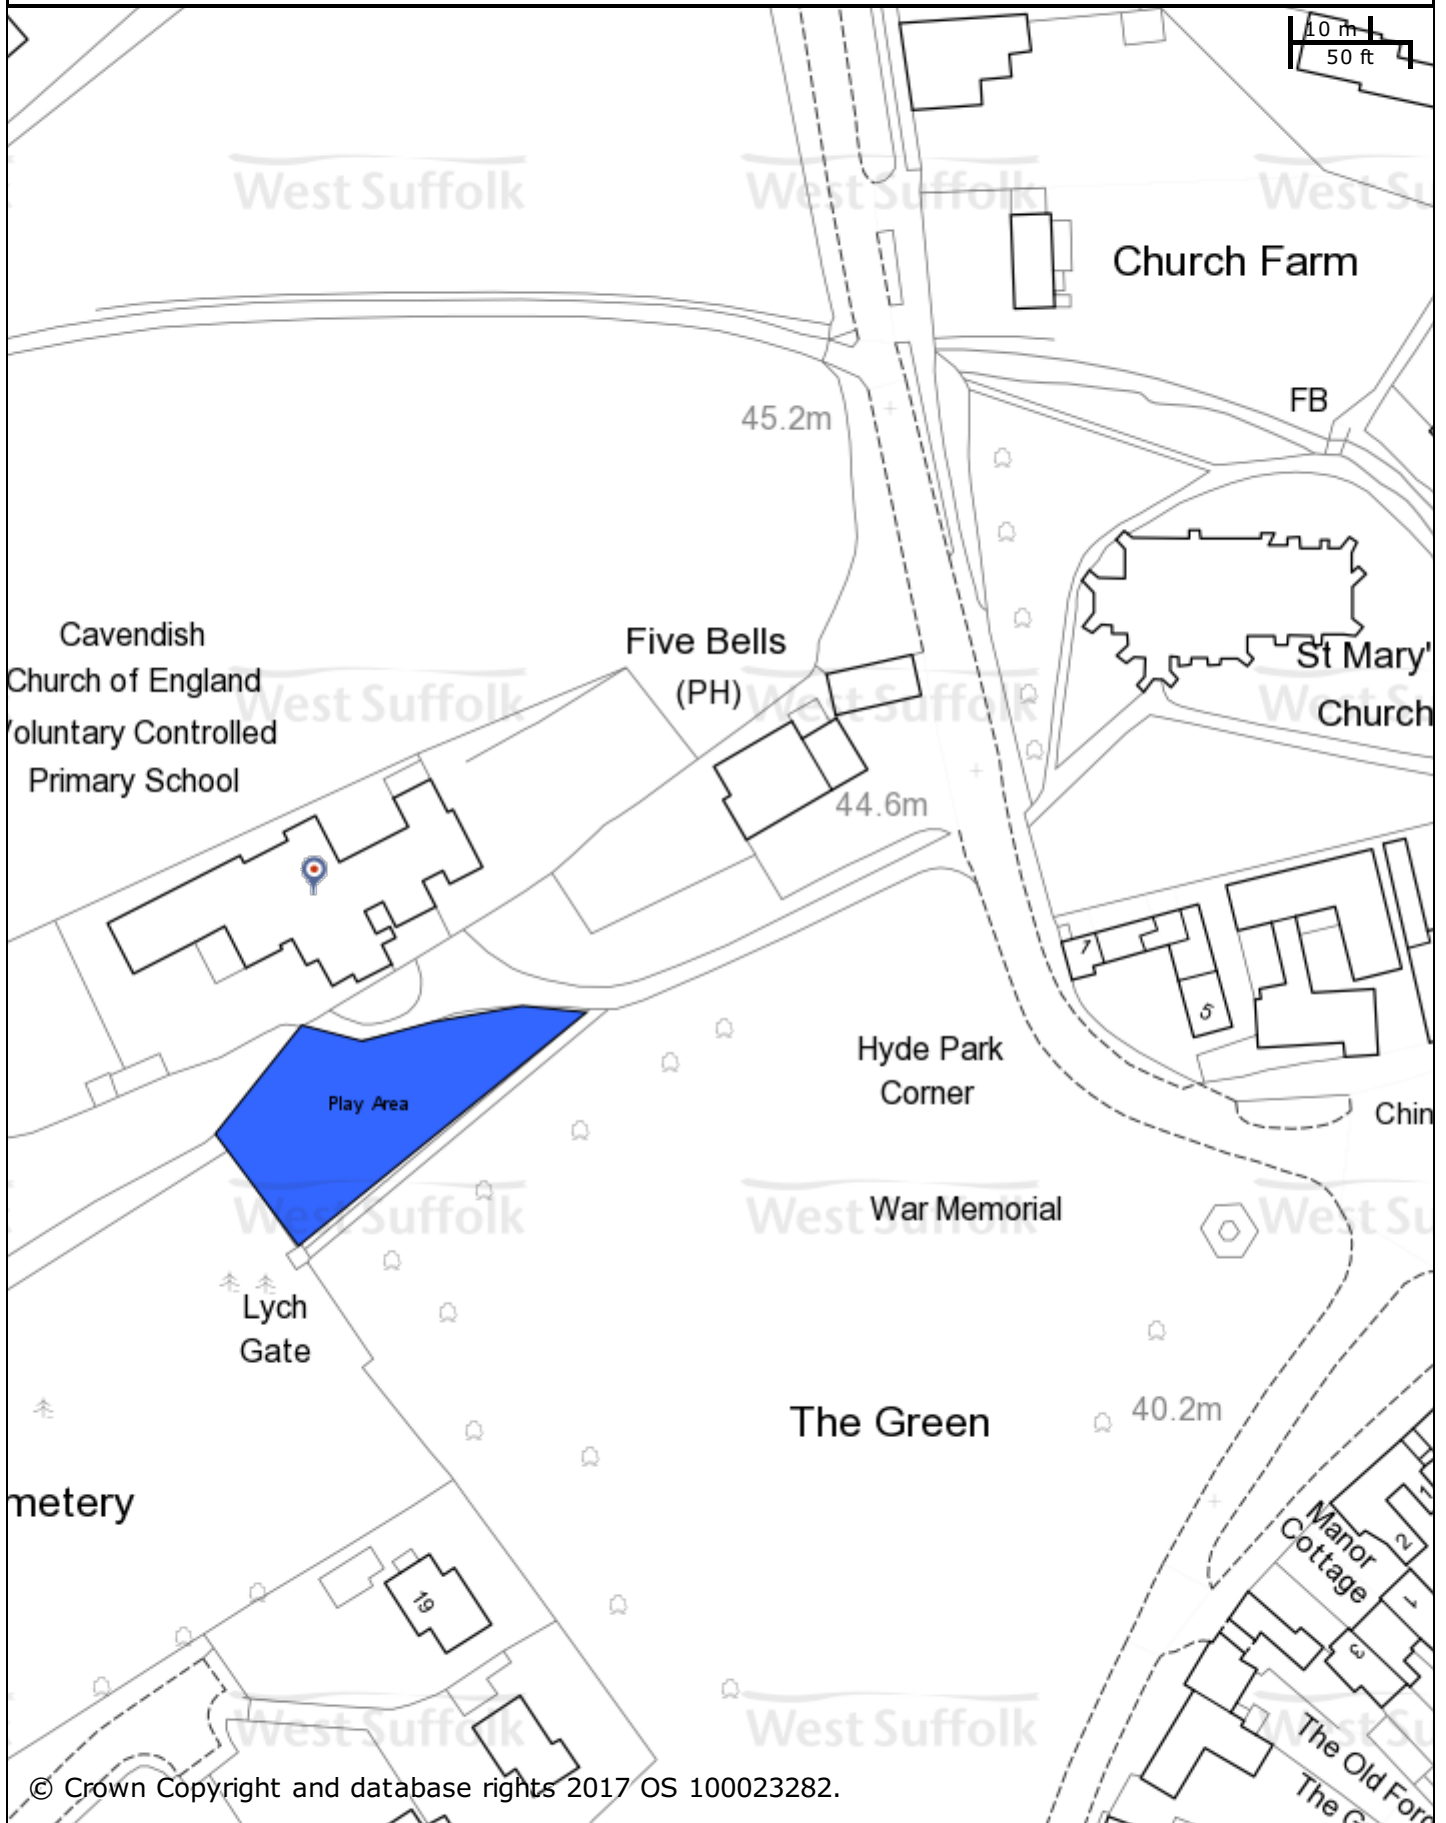

Cavendish Green Play Area

© Crown Copyright and database rights 2017 OS 100023282.

St Edmundsbury BC
 Western Way
 Bury St Edmunds
 IP33 3YU
 01284 763233

Forest Heath & St Edmundsbury councils

West Suffolk
 working together
www.westsuffolk.gov.uk

Forest Heath DC
 College Heath Road
 Mildenhall
 IP28 7EY
 01638 719000

Scale: 1:1000

Printed on: 13/9/2017 at 18:26 PM by dparker

© Crown Copyright and database rights 2017
 OS 100023282/100019675.