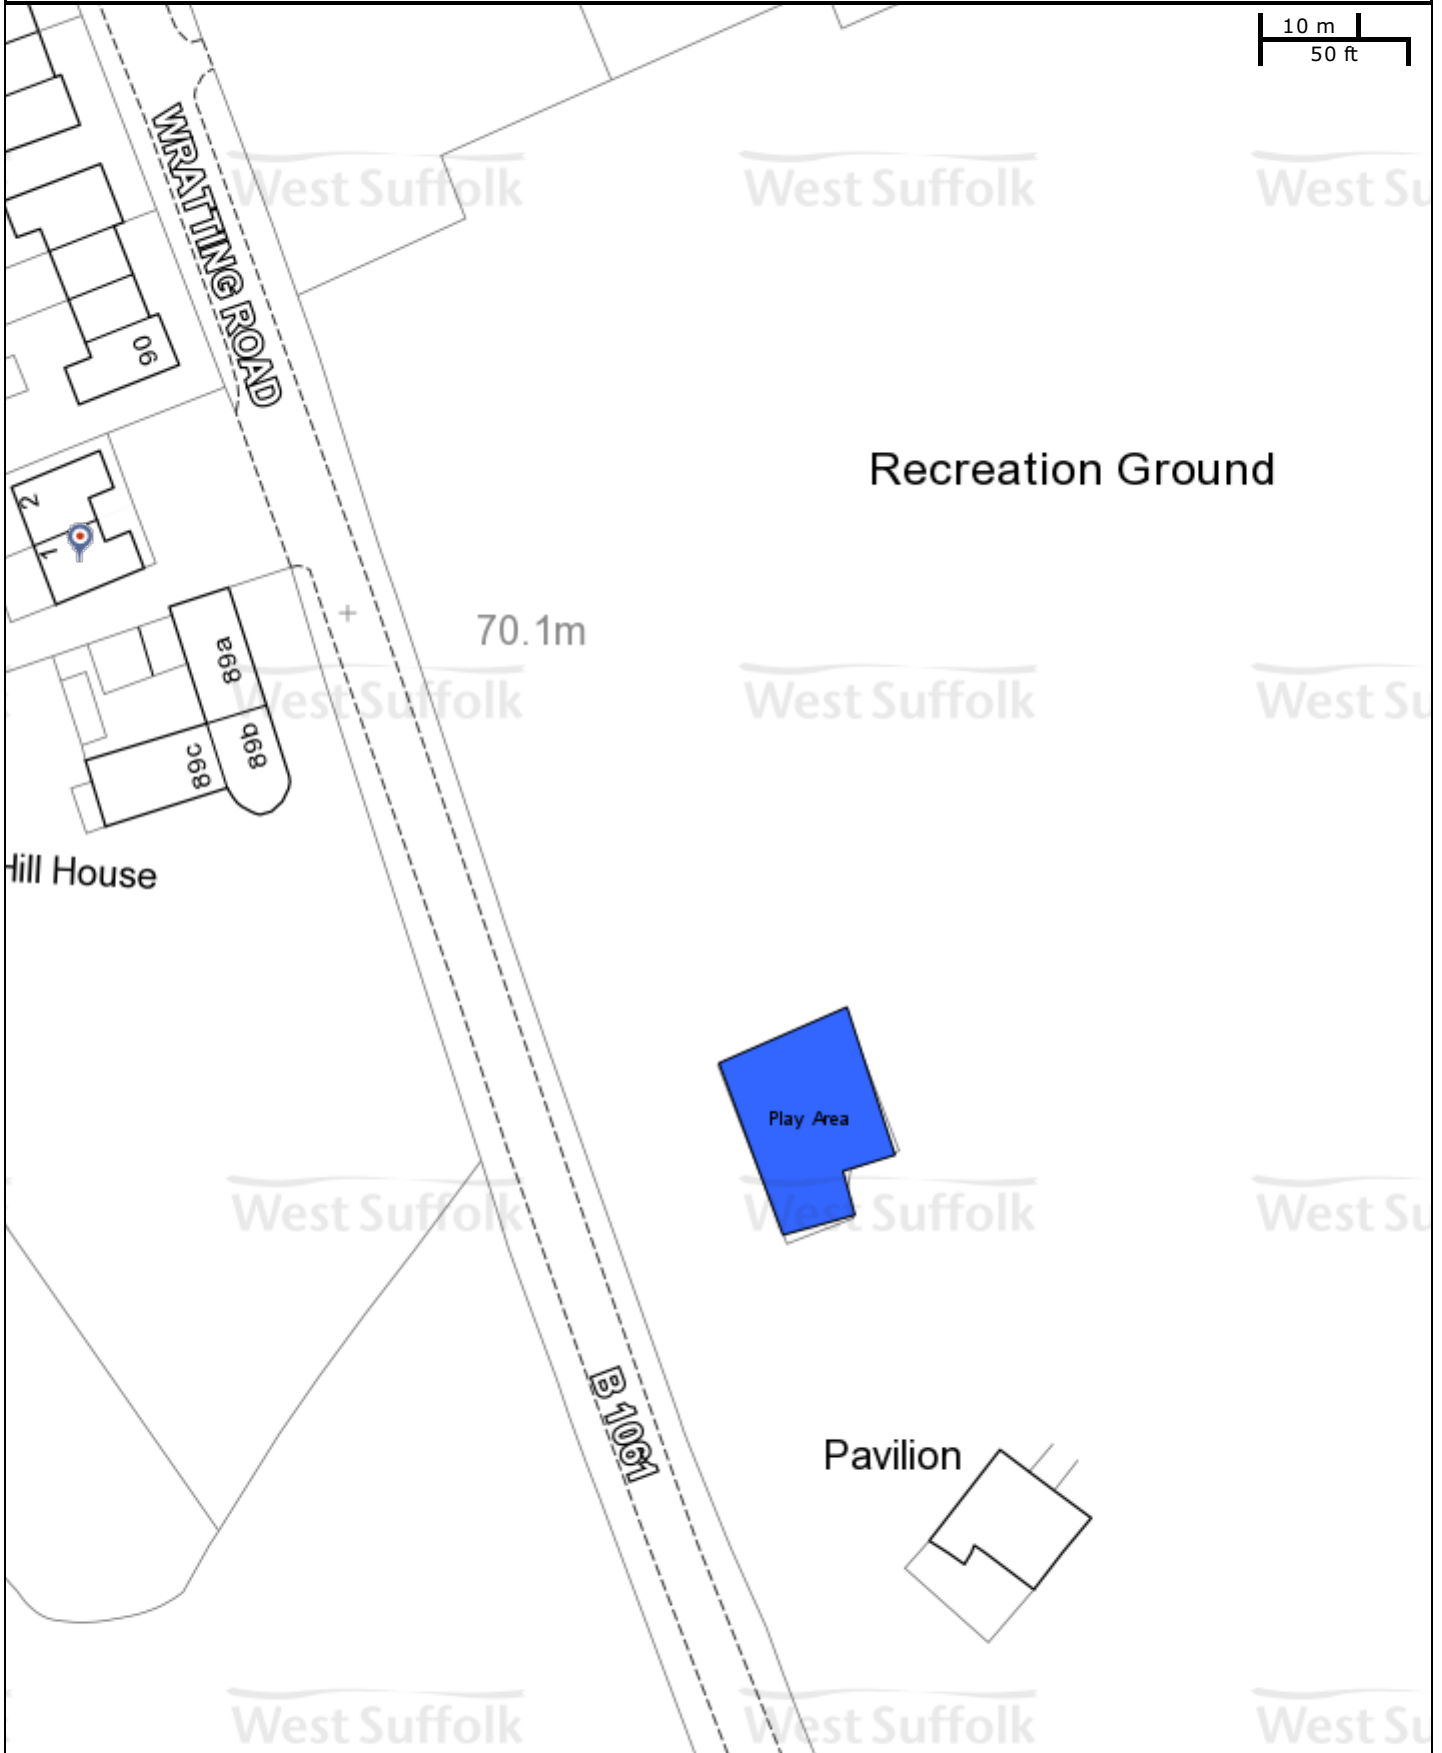

Great Thurlow, Playing Field, Play Area

© Crown Copyright and database rights 2017 OS 100023282.

St Edmundsbury BC
Western Way
Bury St Edmunds
IP33 3YU
01284 763233

Forest Heath & St Edmundsbury councils
West Suffolk
working together
www.westsuffolk.gov.uk

Forest Heath DC
College Heath Road
Mildenhall
IP28 7EY
01638 719000

Scale: 1:800

Printed on: 13/9/2017 at 18:30 PM by dparker

© Crown Copyright and database rights 2017
OS 100023282/100019675.