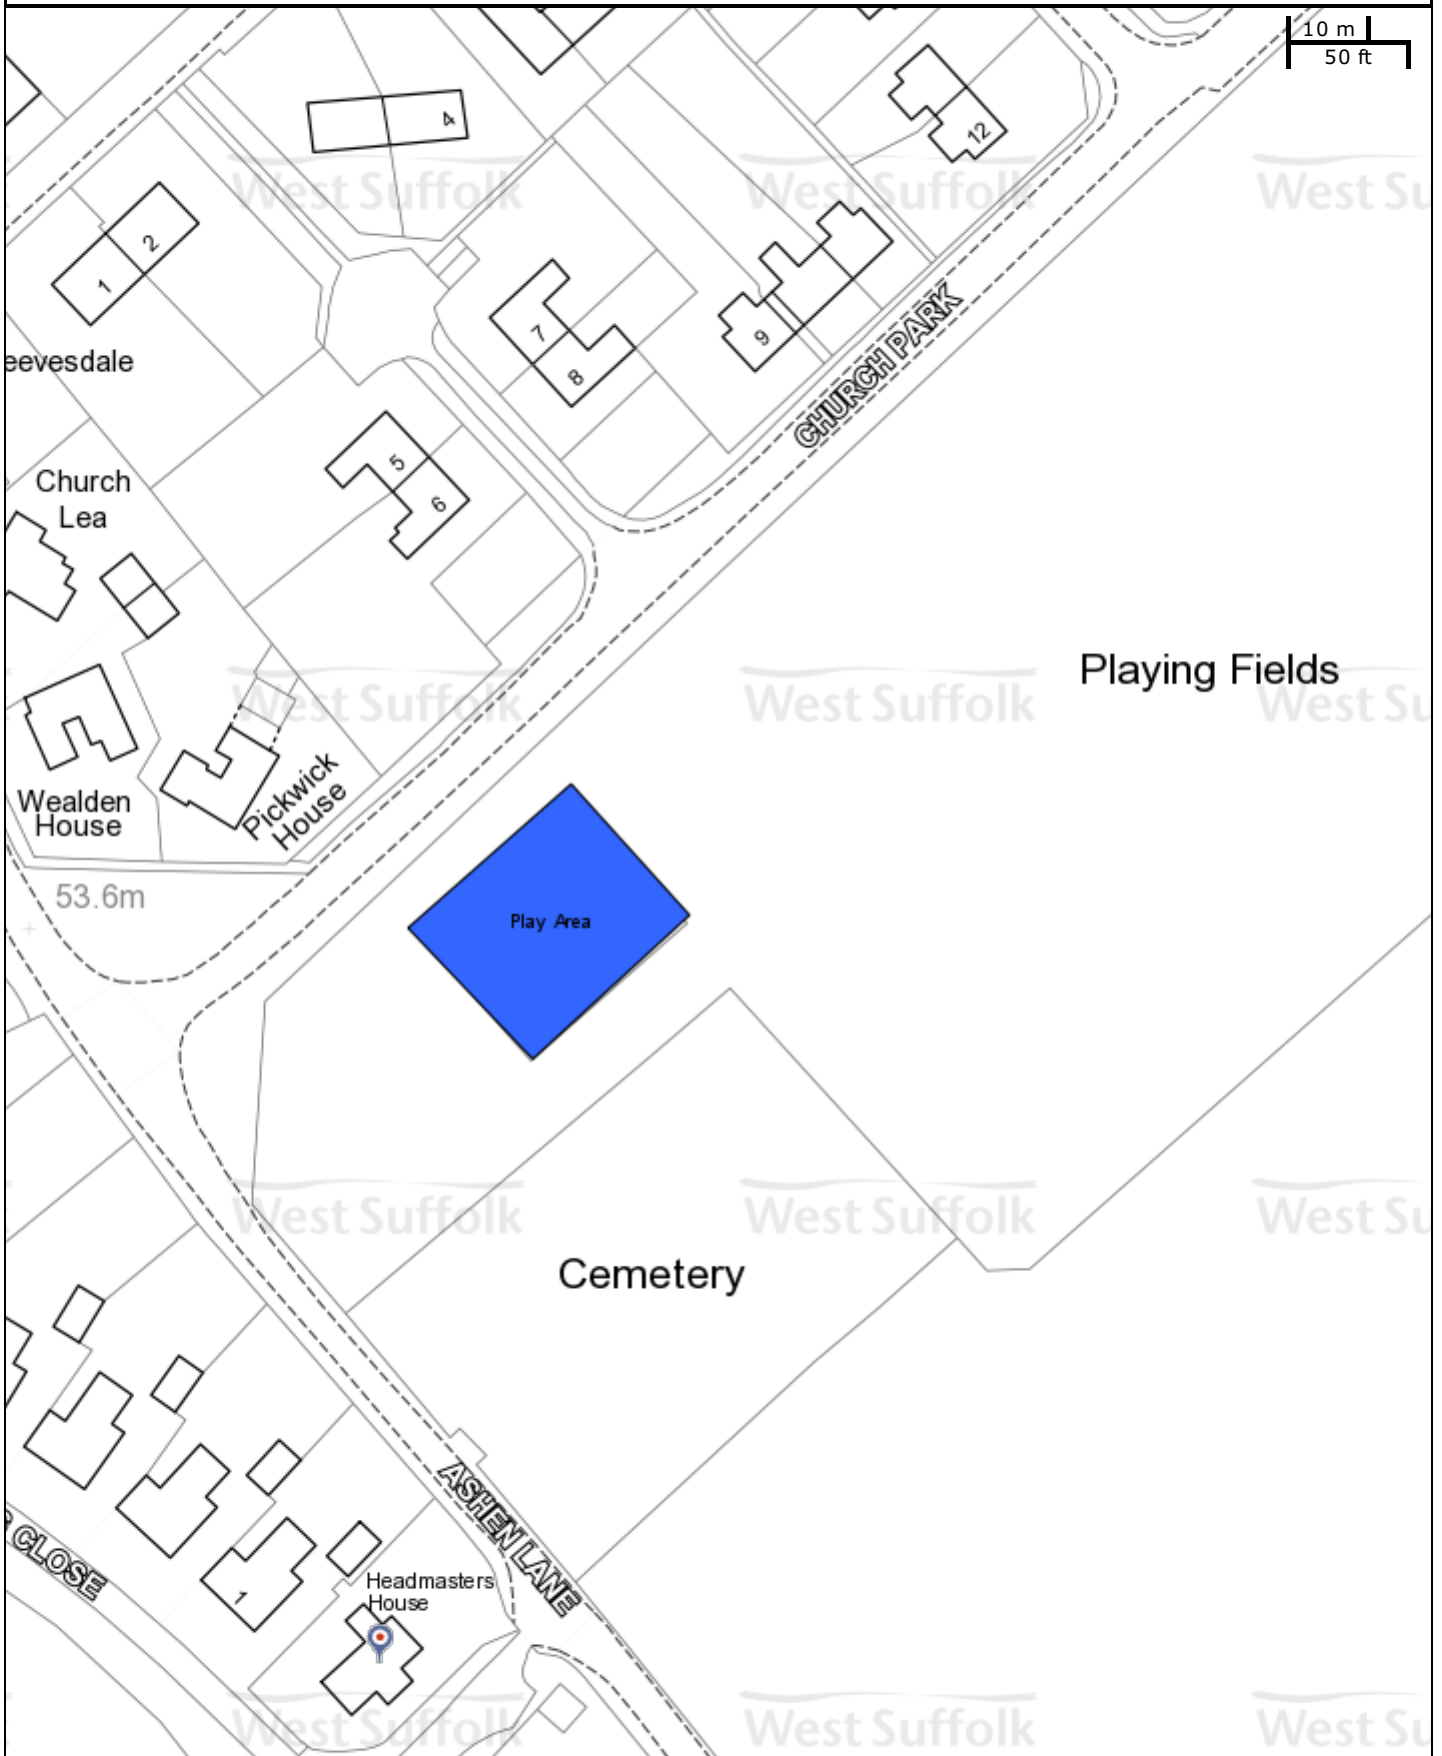

Stoke-by-Clare, Playing Field, Play Area

© Crown Copyright and database rights 2017 OS 100023282.

St Edmundsbury BC
 Western Way
 Bury St Edmunds
 IP33 3YU
 01284 763233

Forest Heath & St Edmundsbury councils
West Suffolk
 working together
www.westsuffolk.gov.uk